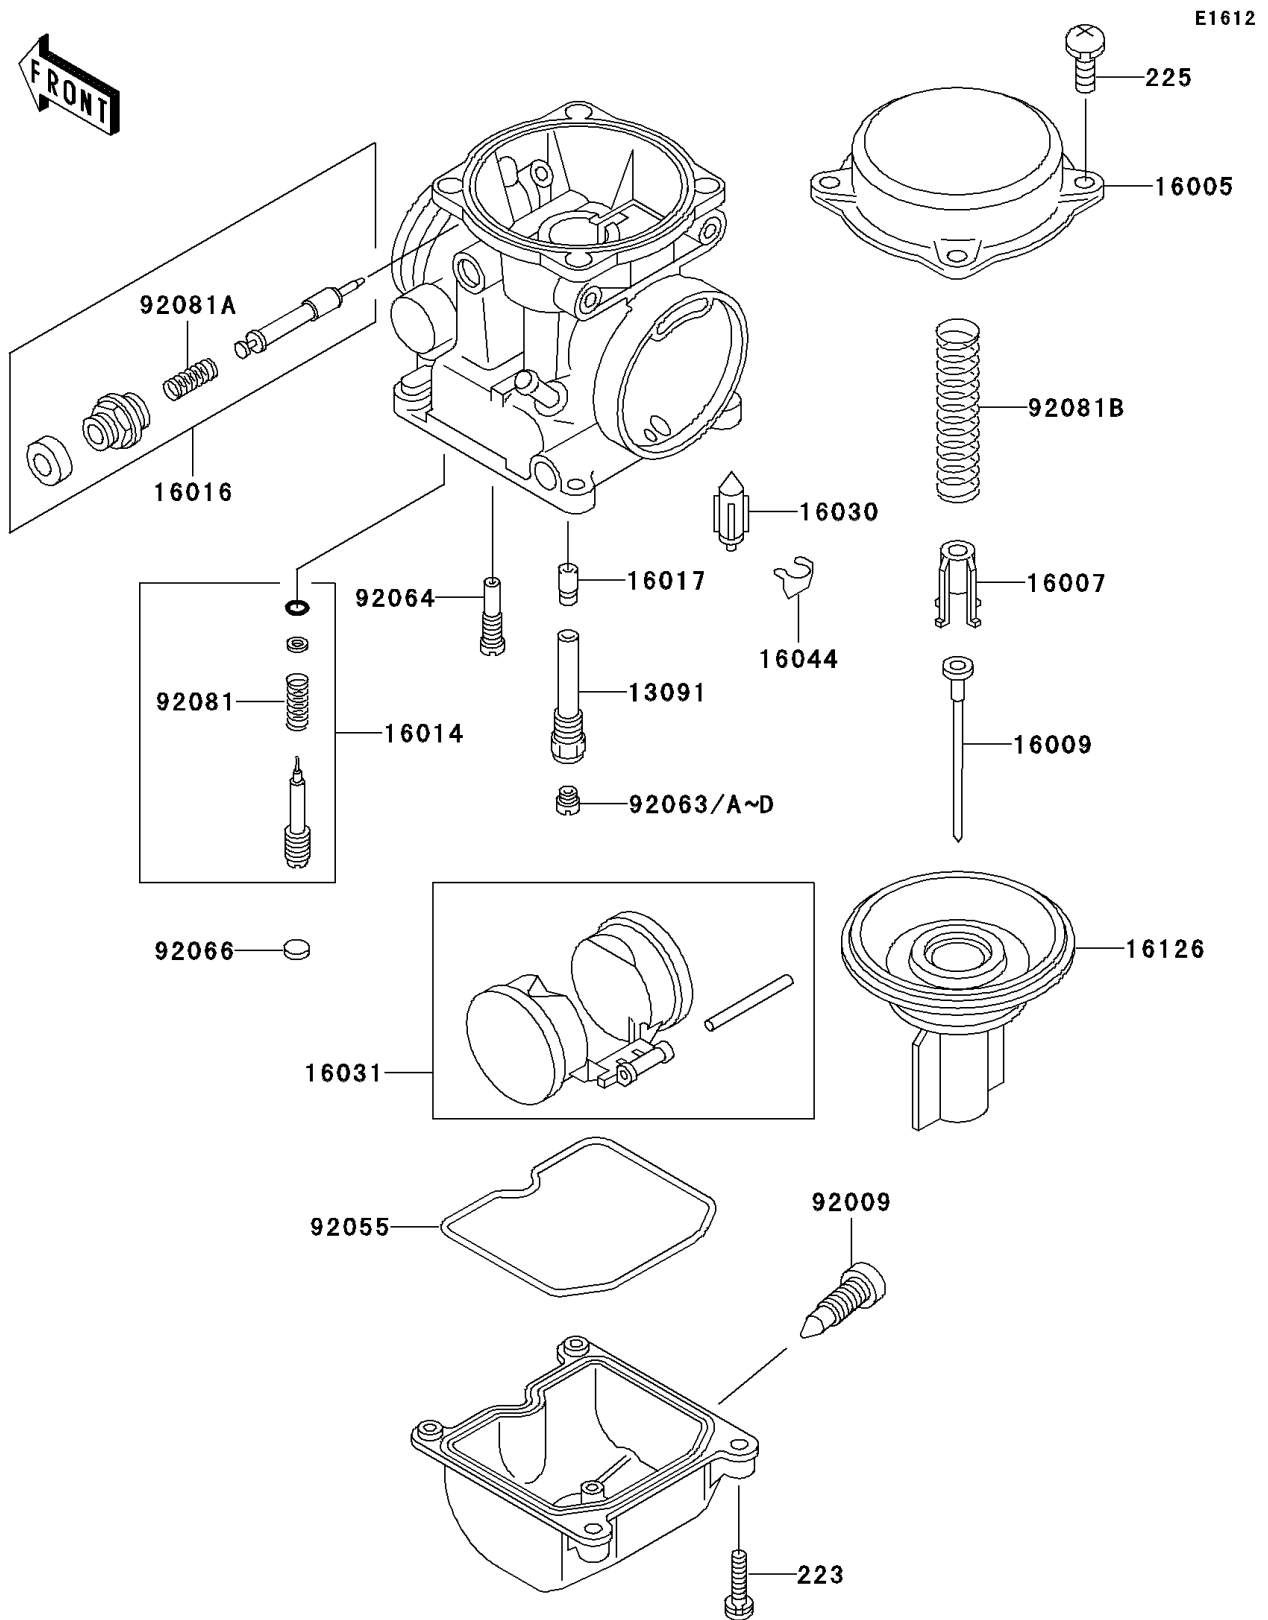

2001 Ninja[®] 500R

PARTS DIAGRAM

Carburetor Parts

2001 Ninja[®] 500R

PARTS LIST

Carburetor Parts

ITEM NAME

PART NUMBER

QUANTITY
