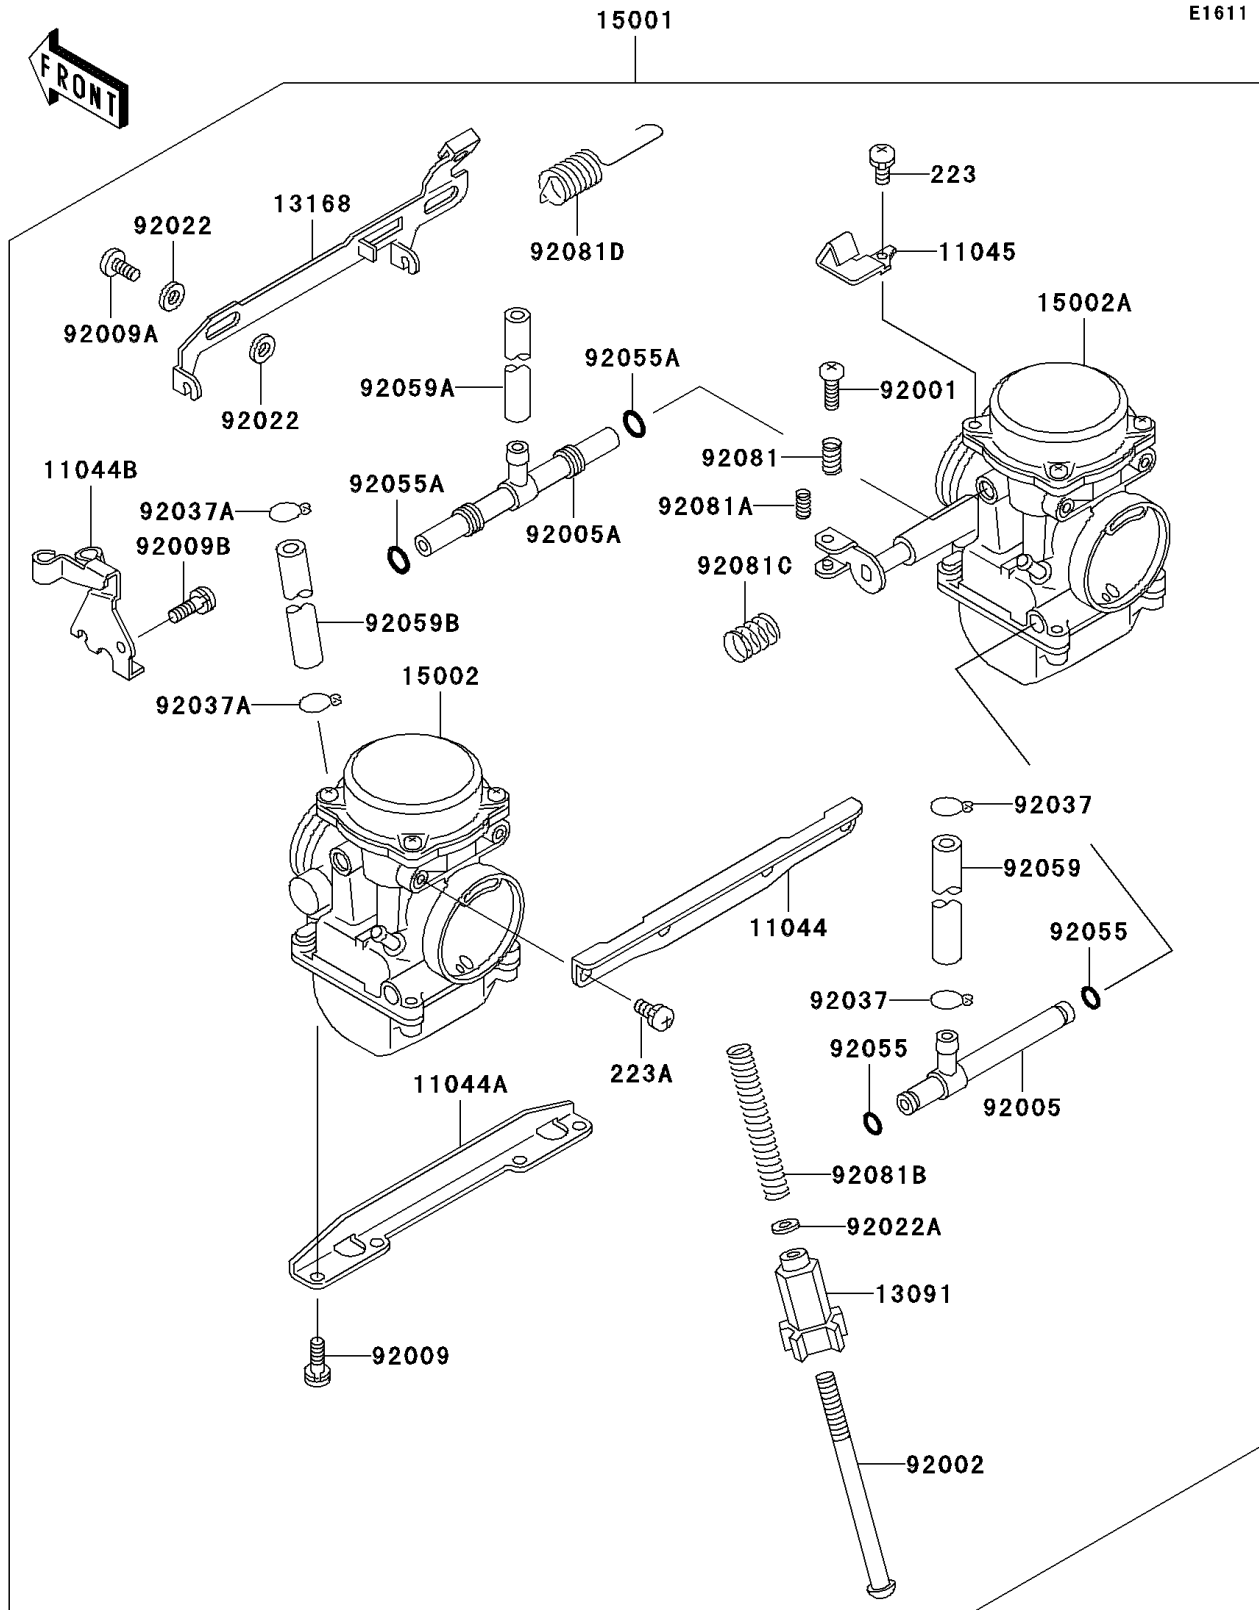

2001 Ninja[®] 500R

PARTS DIAGRAM

Carburetor

2001 Ninja[®] 500R

PARTS LIST

Carburetor

ITEM NAME

PART NUMBER

QUANTITY
