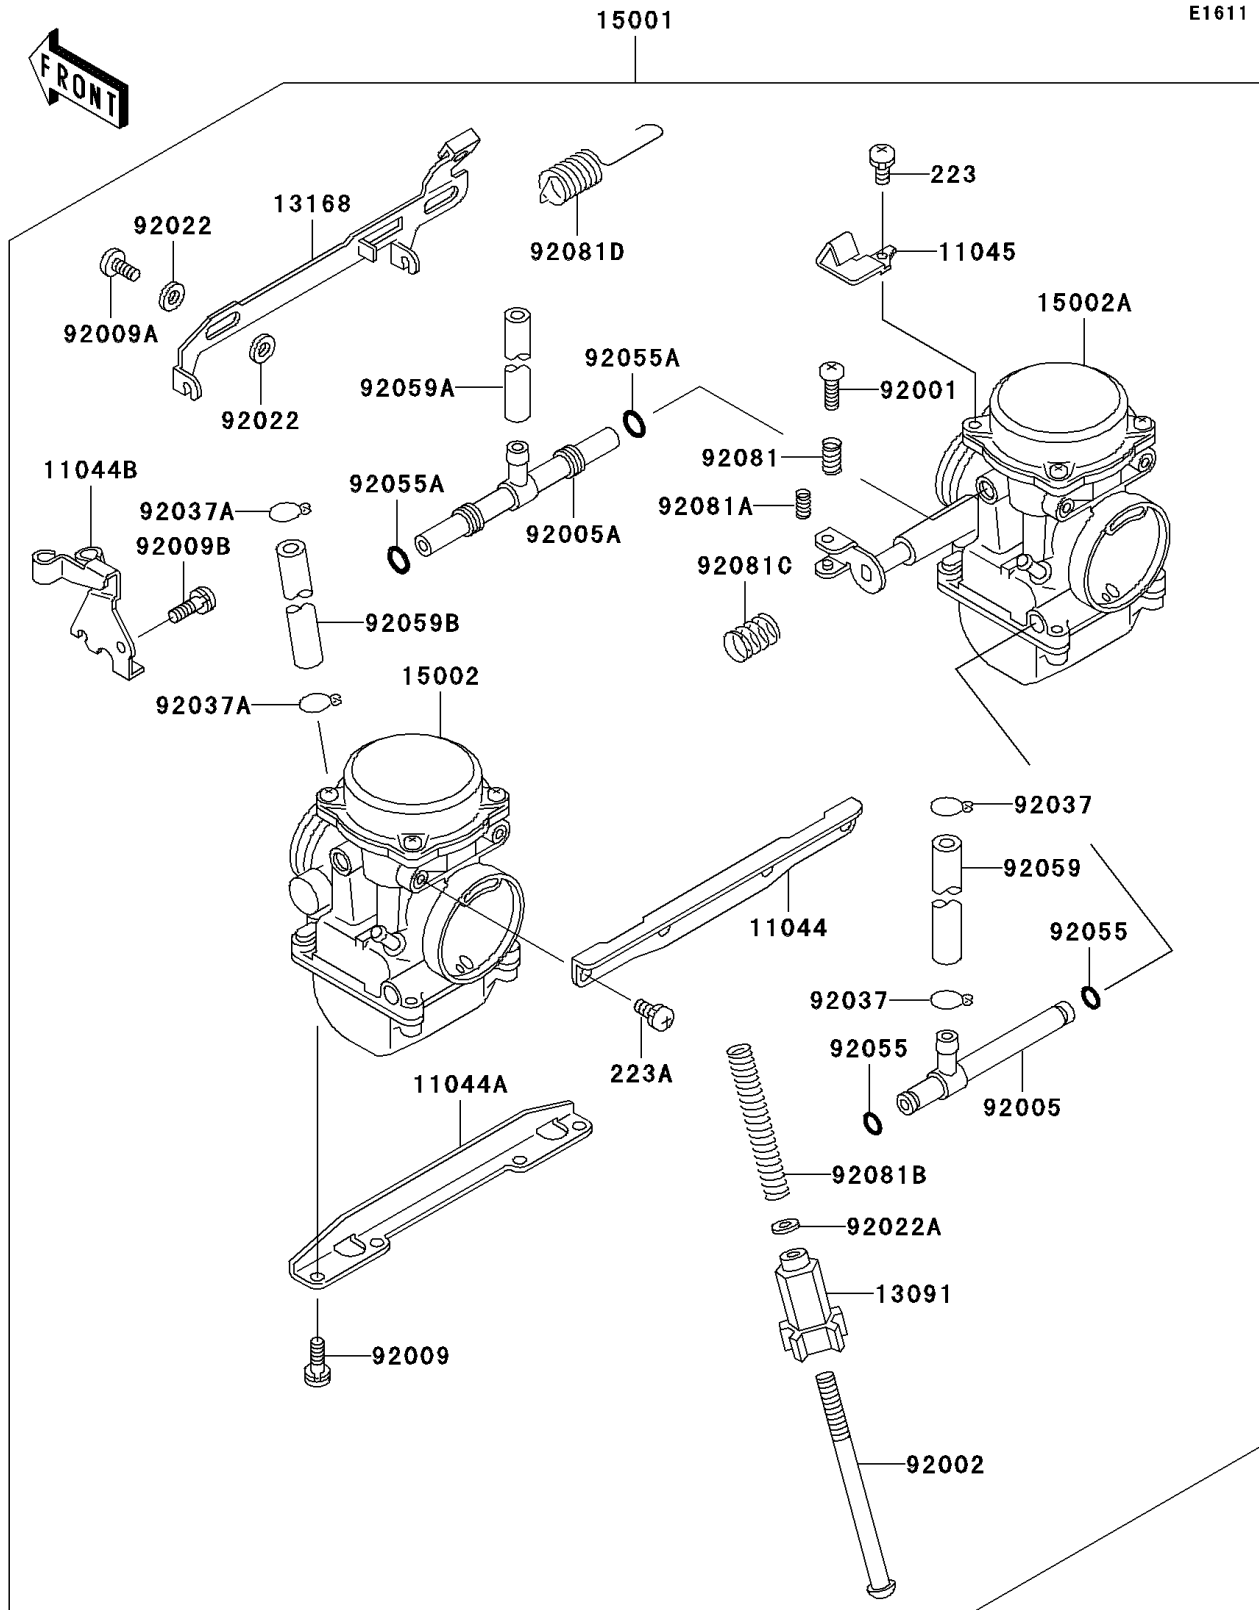

1999 Ninja[®] 500R

PARTS DIAGRAM

Carburetor

1999 Ninja[®] 500R

PARTS LIST

Carburetor

ITEM NAME

PART NUMBER

QUANTITY
