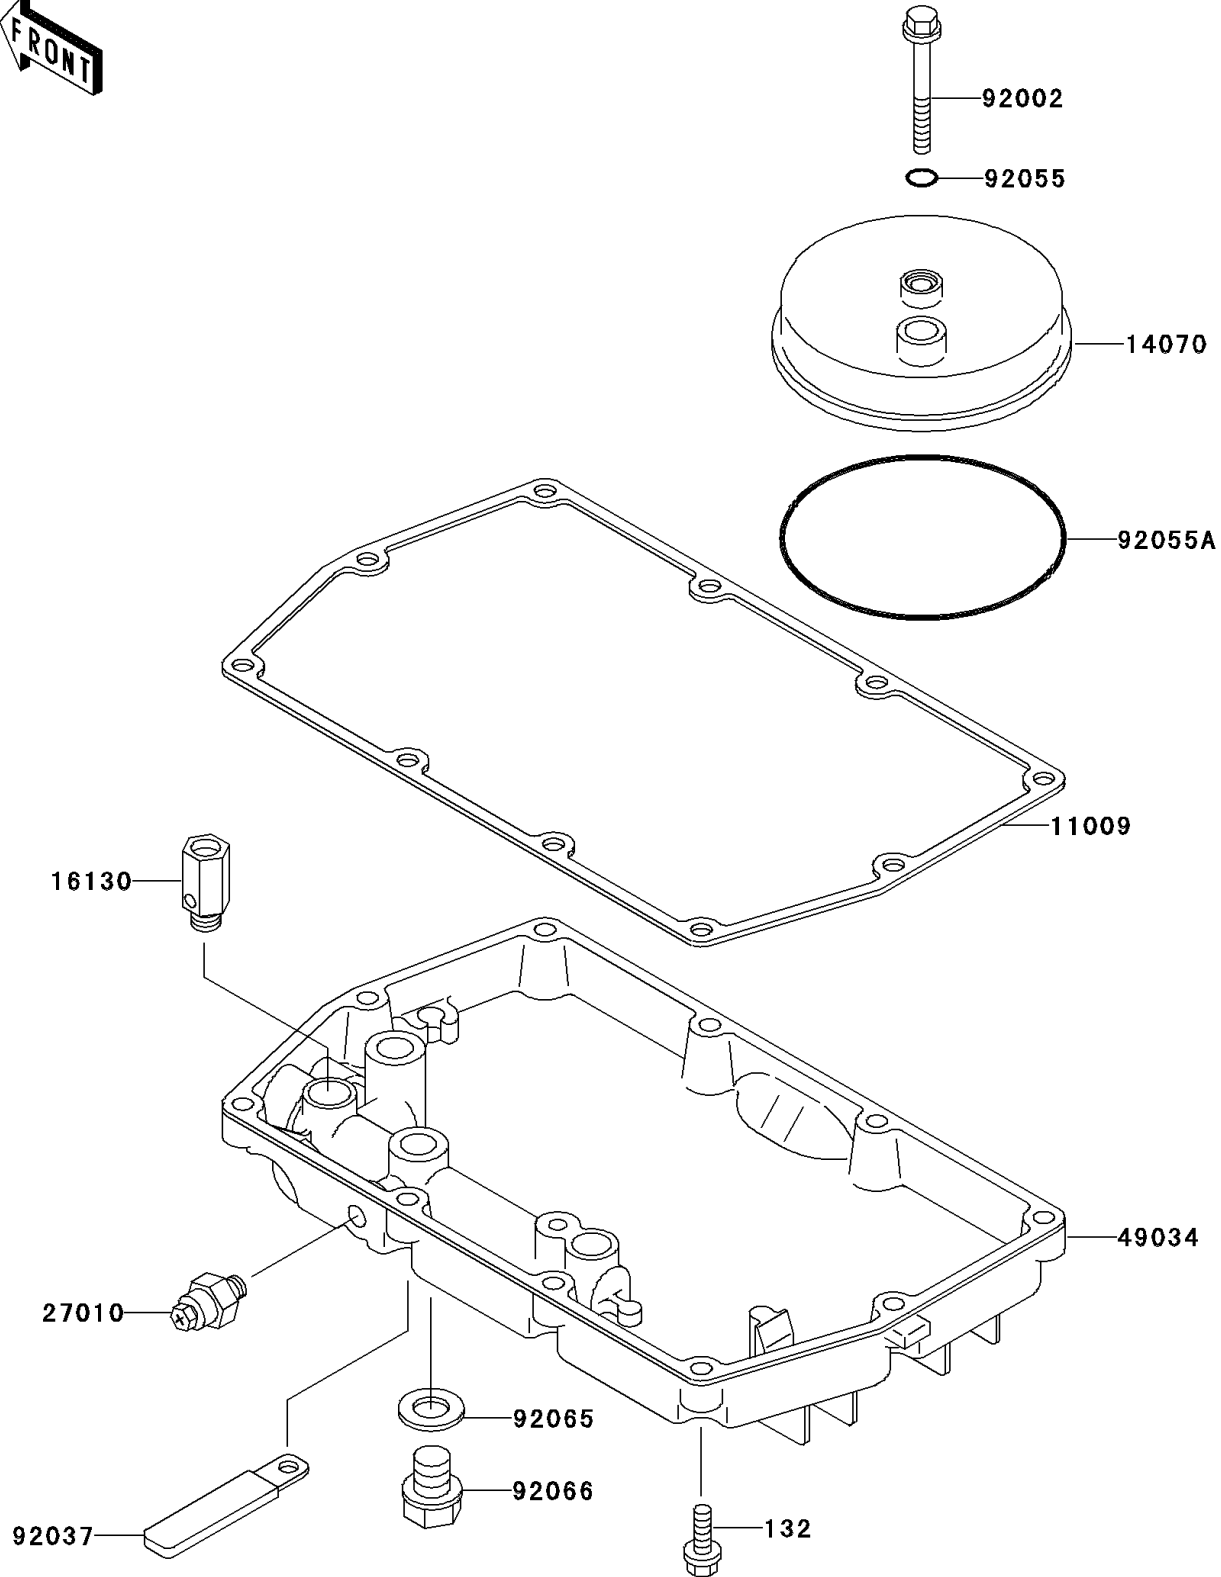

2001 Ninja® 500R

PARTS DIAGRAM

Breather Cover/Oil Pan

E1432

2001 Ninja[®] 500R

PARTS LIST

Breather Cover/Oil Pan

ITEM NAME

PART NUMBER

QUANTITY
