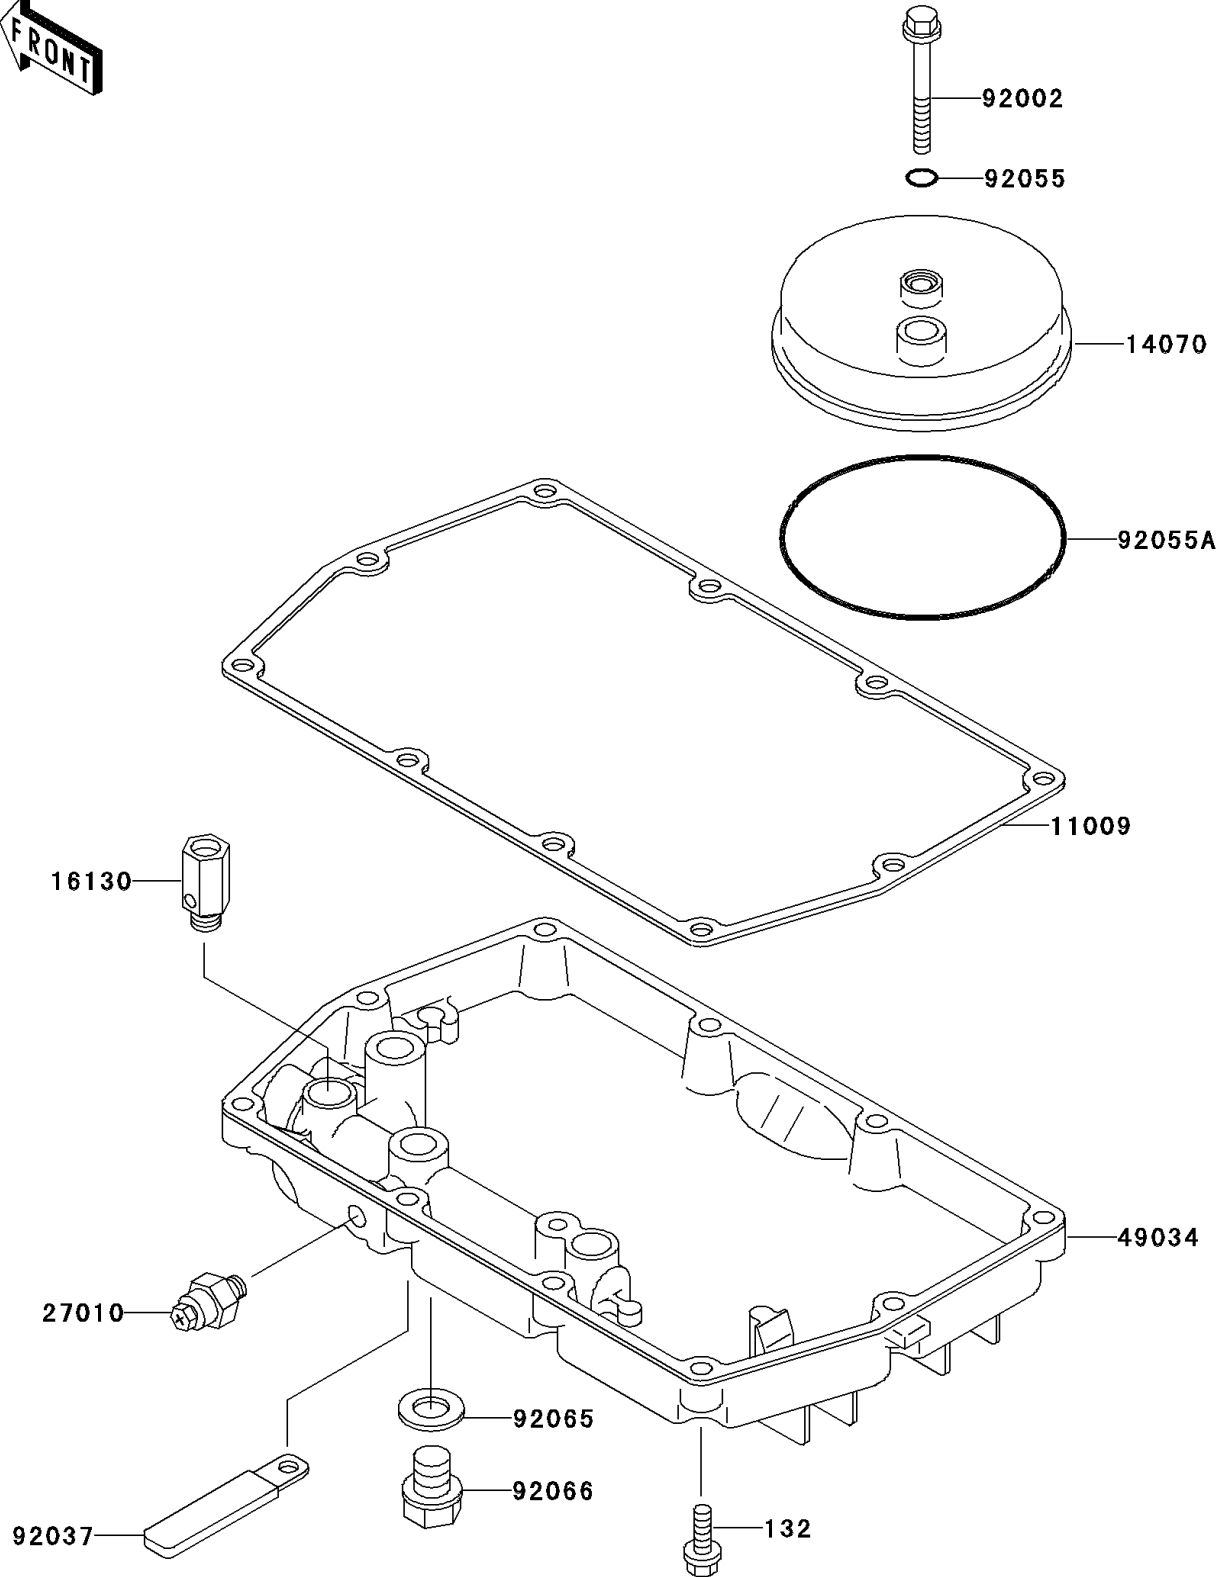

## PARTS DIAGRAM

### Breather Cover/Oil Pan

E1432

## PARTS LIST

### Breather Cover/Oil Pan

ITEM NAME	PART NUMBER	QUANTITY
BOLT-FLANGED-SMALL (Ref # 132)	132Y0625	10
GASKET,OIL PAN (Ref # 11009)	11009-1837	1
BODY-BREATHER (Ref # 14070)	14070-1067	1
VALVE-ASSY-RELIEF (Ref # 16130)	16130-1001	1
SWITCH,OIL PRESSURE (Ref # 27010)	27010-1313	1
PAN-OIL (Ref # 49034)	49034-1108	1
BOLT,6X45 (Ref # 92002)	92002-1069	1
CLAMP (Ref # 92037)	92037-1679	1
RING-O,6MM (Ref # 92055)	92055-1089	1
RING-O,BREATHER BODY (Ref # 92055A)	92055-1284	1
GASKET,12X22X2,DRAIN PLUG (Ref # 92065)	92065-097	1
PLUG,OIL DRAIN,12X15 (Ref # 92066)	92066-1174	1