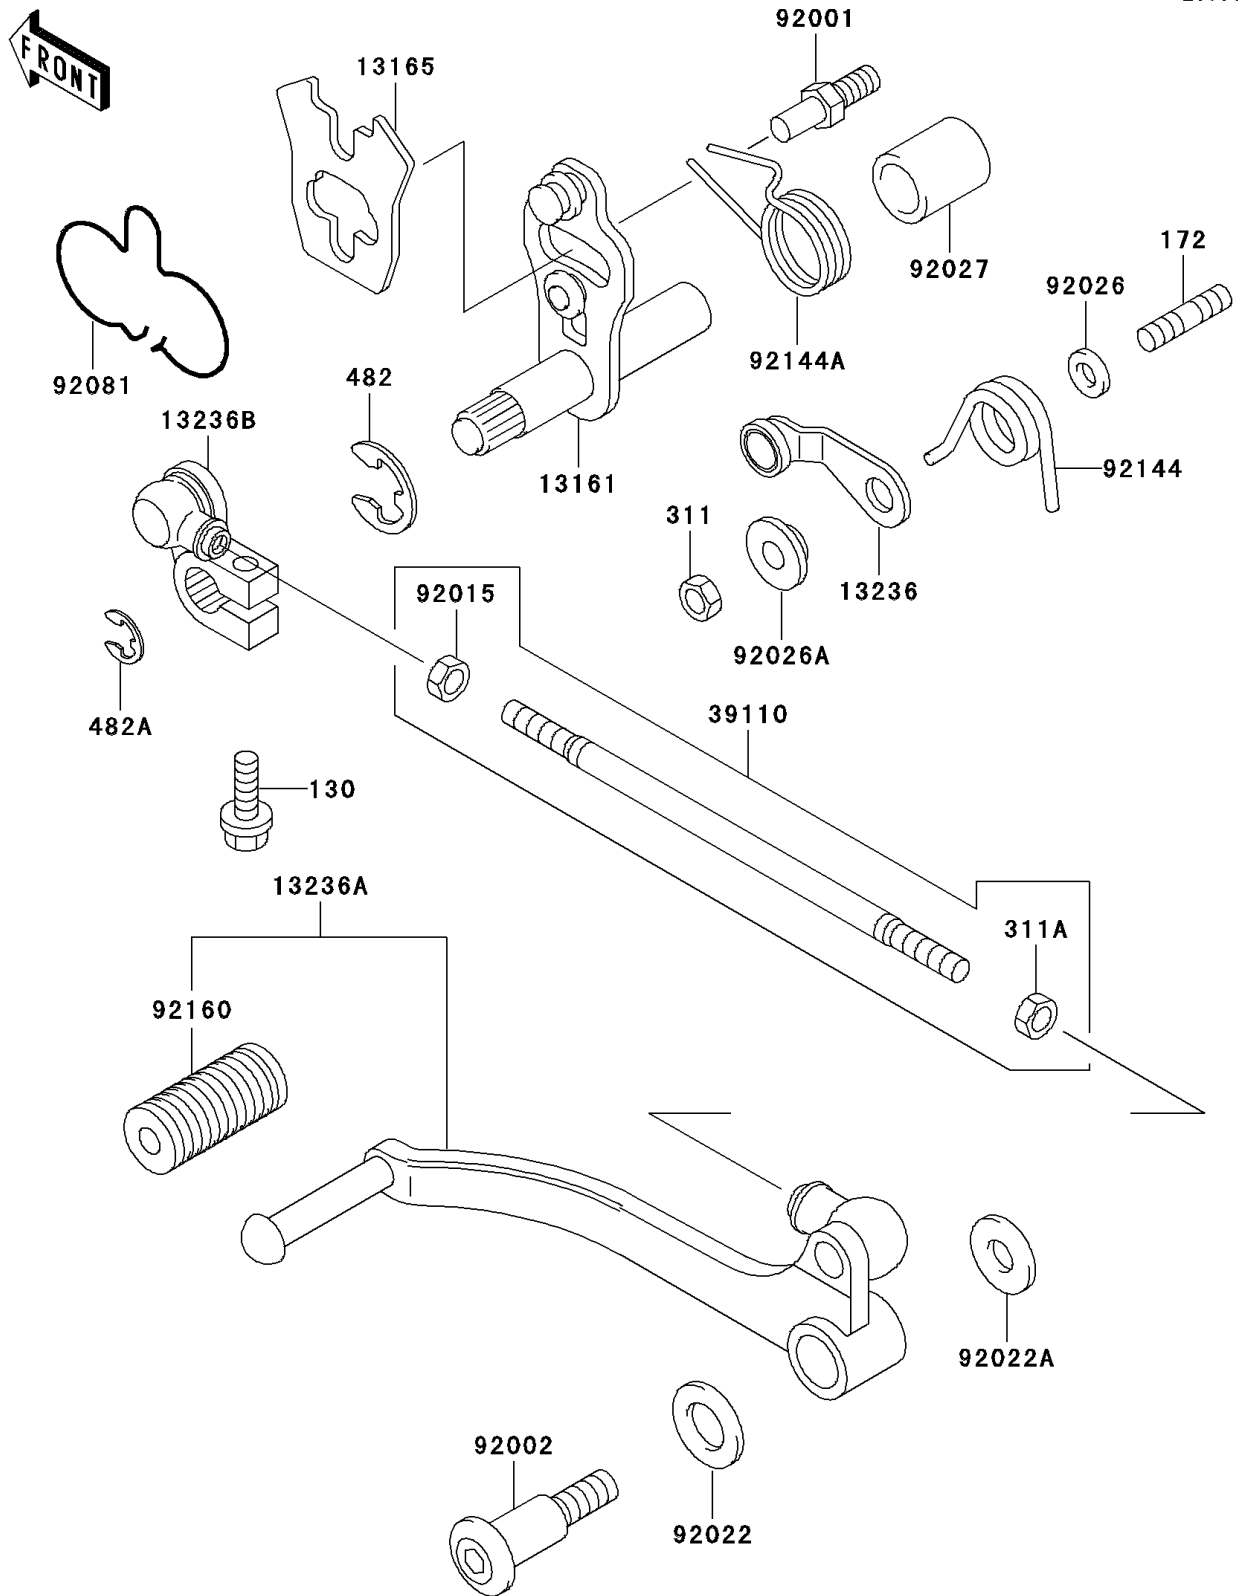

2001 Ninja[®] 500R

PARTS DIAGRAM

Gear Change Mechanism

E1370

2001 Ninja[®] 500R

PARTS LIST

Gear Change Mechanism

ITEM NAME

PART NUMBER

QUANTITY
