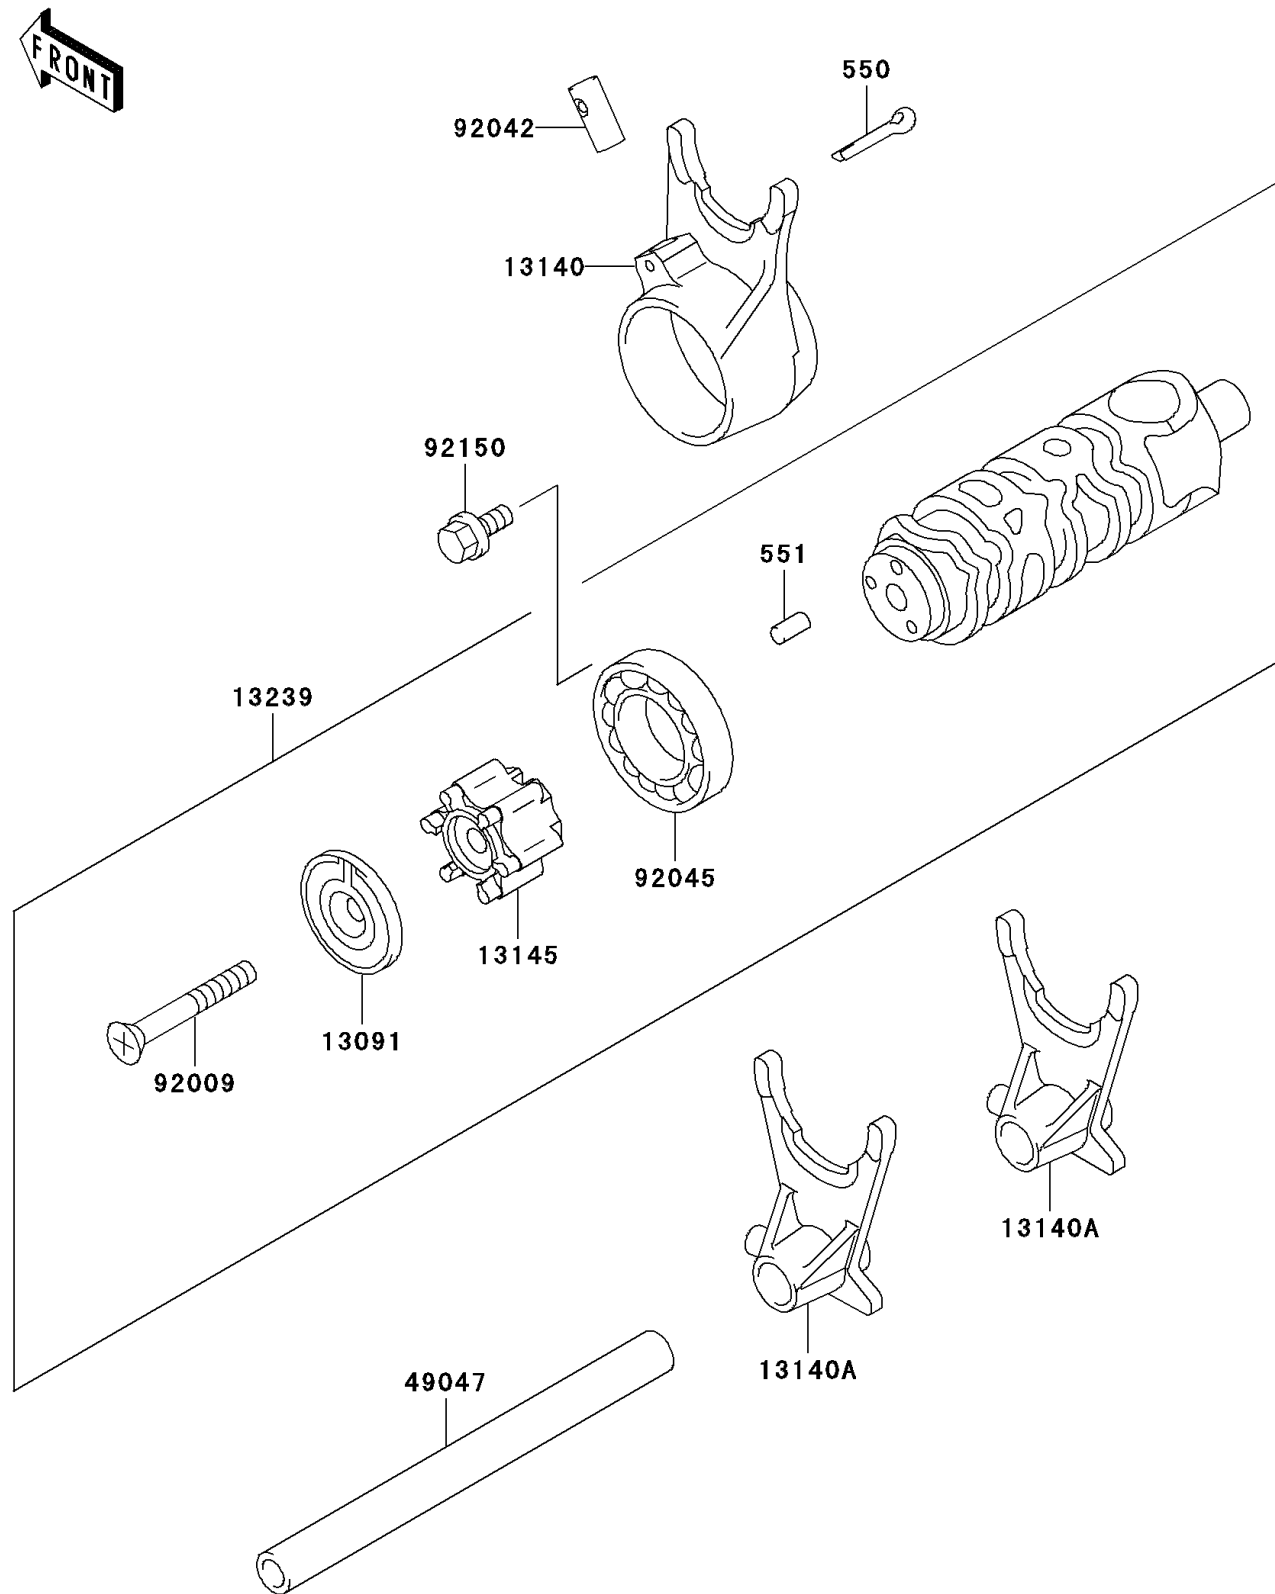

1999 Ninja[®] 500R

PARTS DIAGRAM

Gear Change Drum/Shift Fork(s)

E1362

1999 Ninja[®] 500R

PARTS LIST

Gear Change Drum/Shift Fork(s)

ITEM NAME	PART NUMBER	QUANTITY
PIN-COTTER,3.0X20 (Ref # 550)	550D3020	1
PIN-DOWEL,4X8 (Ref # 551)	551A0408	1
HOLDER,CHANGE DRUM (Ref # 13091)	13091-1351	1
FORK-SHIFT,DRIVE (Ref # 13140)	13140-1016	1
FORK-SHIFT,OUTPUT (Ref # 13140A)	13140-1062	2
CAM-CHANGE DRUM (Ref # 13145)	13145-1056	1
DRUM-ASSY-CHANGE (Ref # 13239)	13239-1118	1
ROD-SHIFT (Ref # 49047)	49047-1061	1
SCREW,6X45 (Ref # 92009)	92009-1599	1
PIN,DOWEL,8X18 (Ref # 92042)	92042-021	1
BEARING-BALL,#6905 (Ref # 92045)	92045-036	1
BOLT,6X12 (Ref # 92150)	92150-1826	2