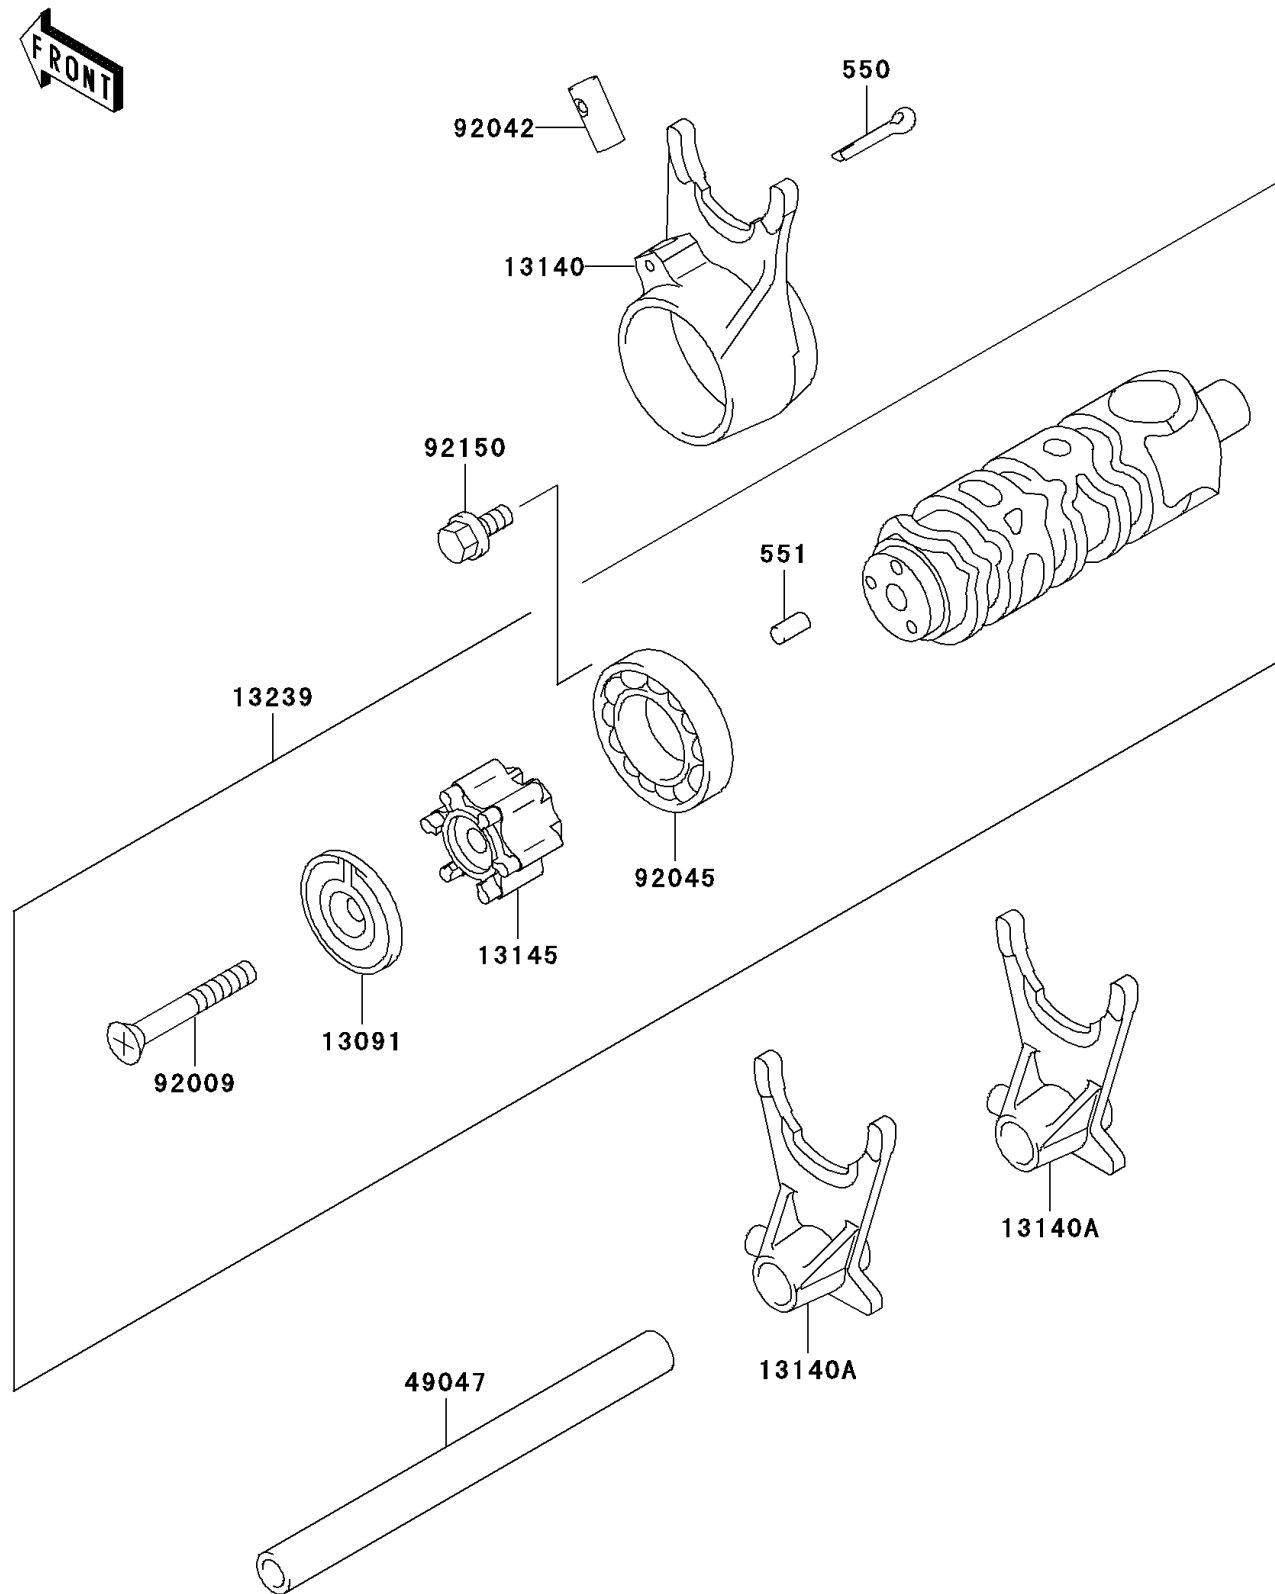

1999 Ninja[®] 500R

Kawasaki

Let the Good Times Roll[®]

PARTS DIAGRAM

Gear Change Drum/Shift Fork(s)

E1362

1999 Ninja[®] 500R

PARTS LIST

Gear Change Drum/Shift Fork(s)

ITEM NAME

PART NUMBER

QUANTITY
