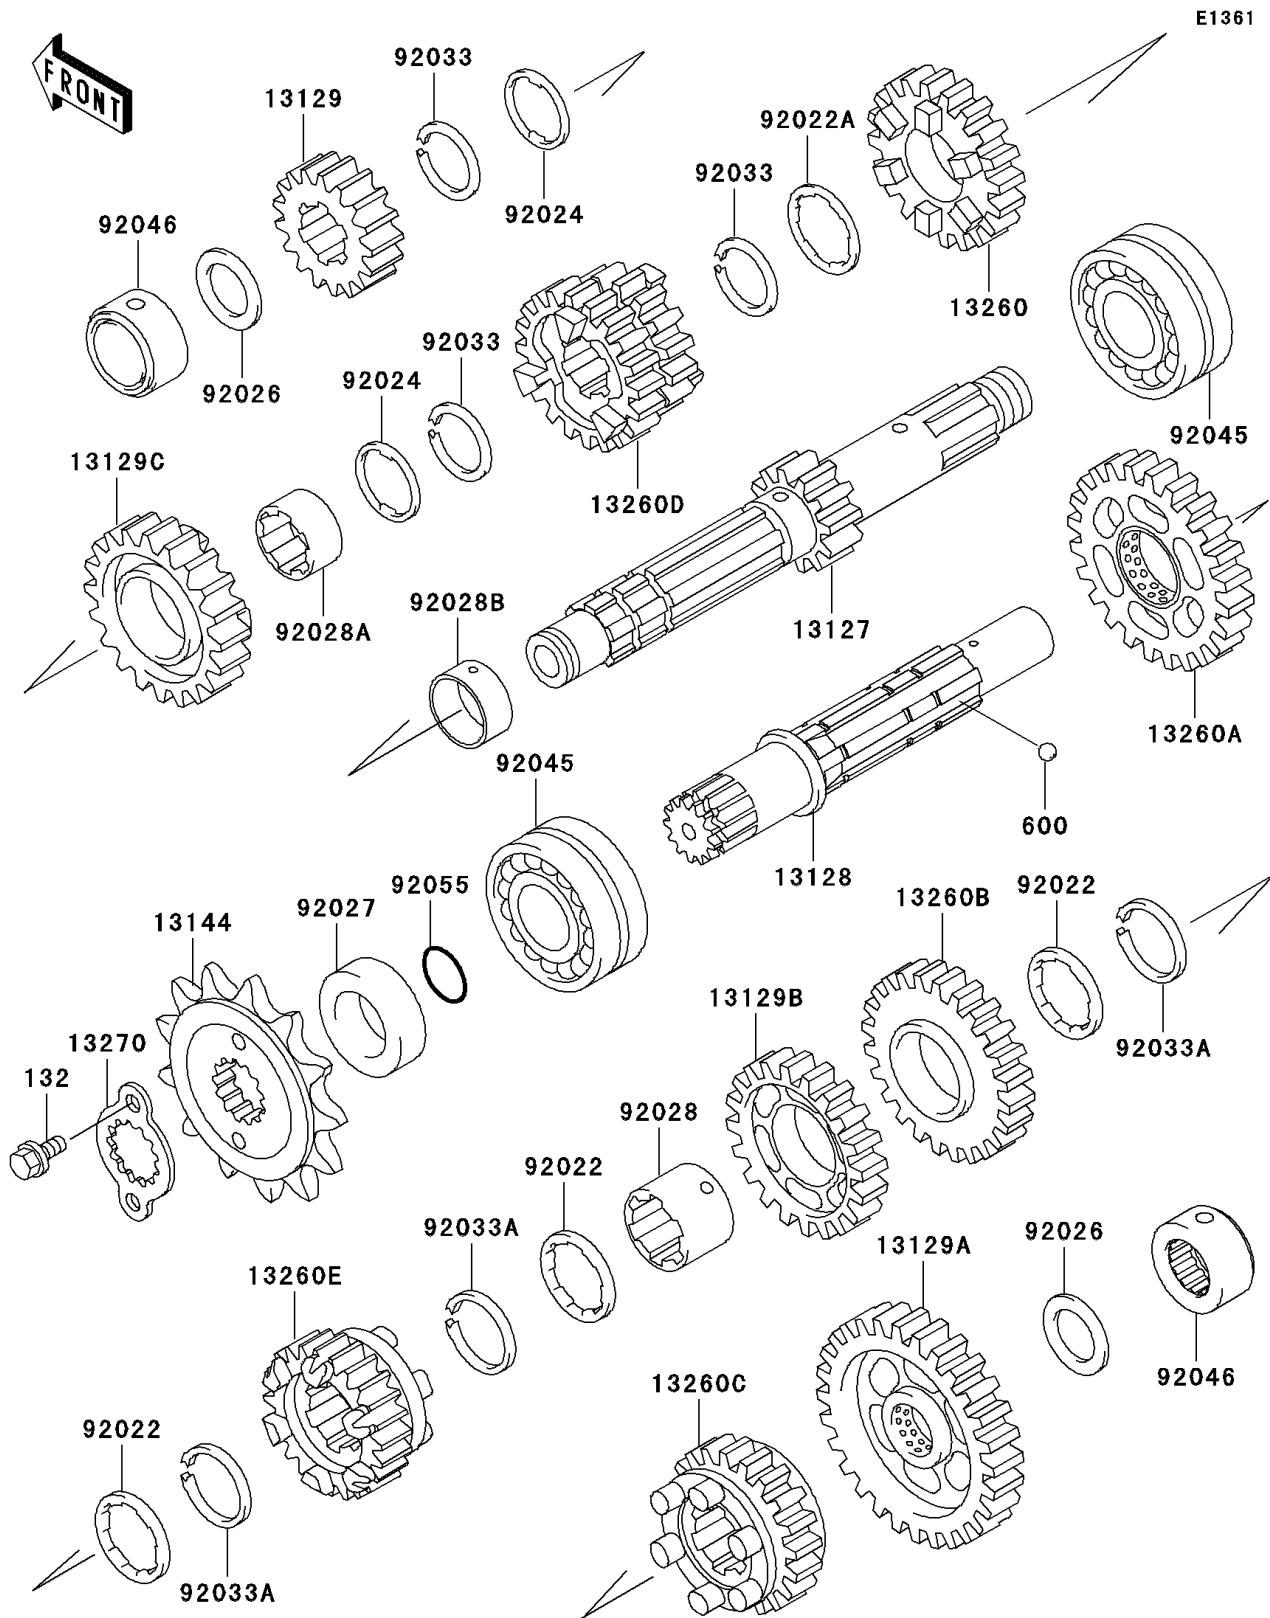

2001 Ninja[®] 500R

PARTS DIAGRAM

Transmission

2001 Ninja[®] 500R

PARTS LIST

Transmission

ITEM NAME

PART NUMBER

QUANTITY
