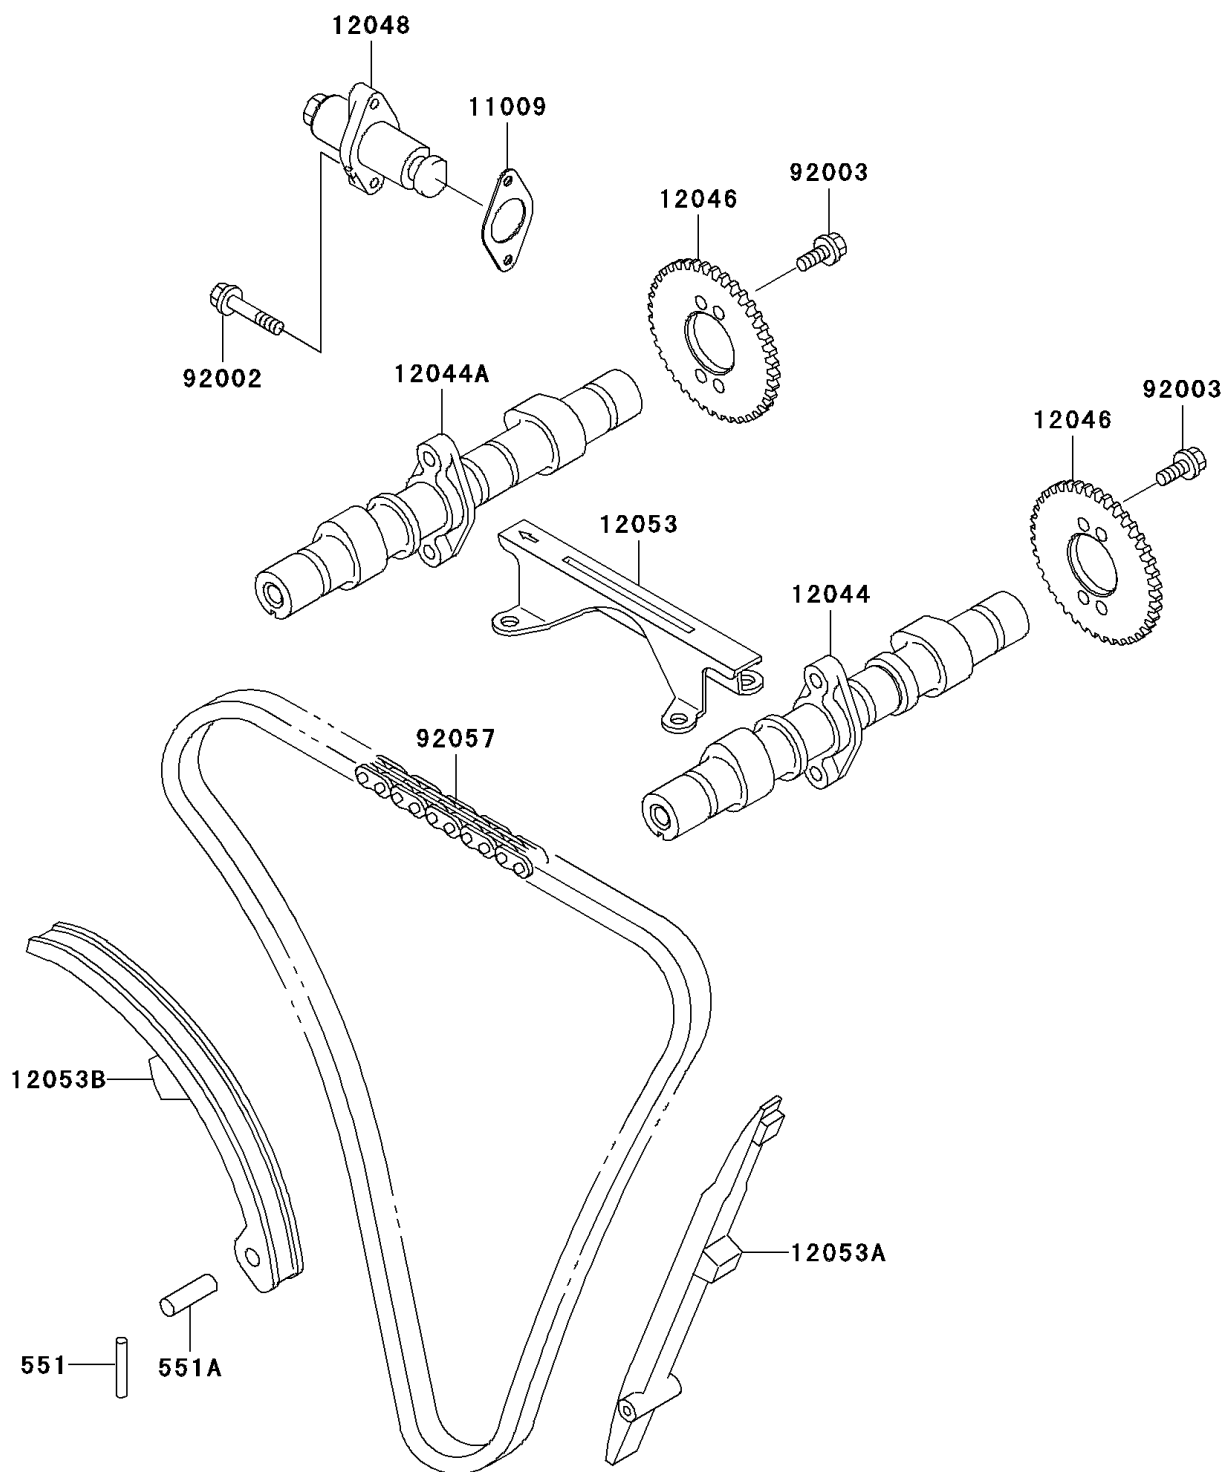

2001 Ninja[®] 500R

PARTS DIAGRAM

Camshaft(s)/Tensioner

Kawasaki

Let the Good Times Roll[®]

E1230

2001 Ninja[®] 500R

PARTS LIST

Camshaft(s)/Tensioner

ITEM NAME

PART NUMBER

QUANTITY
