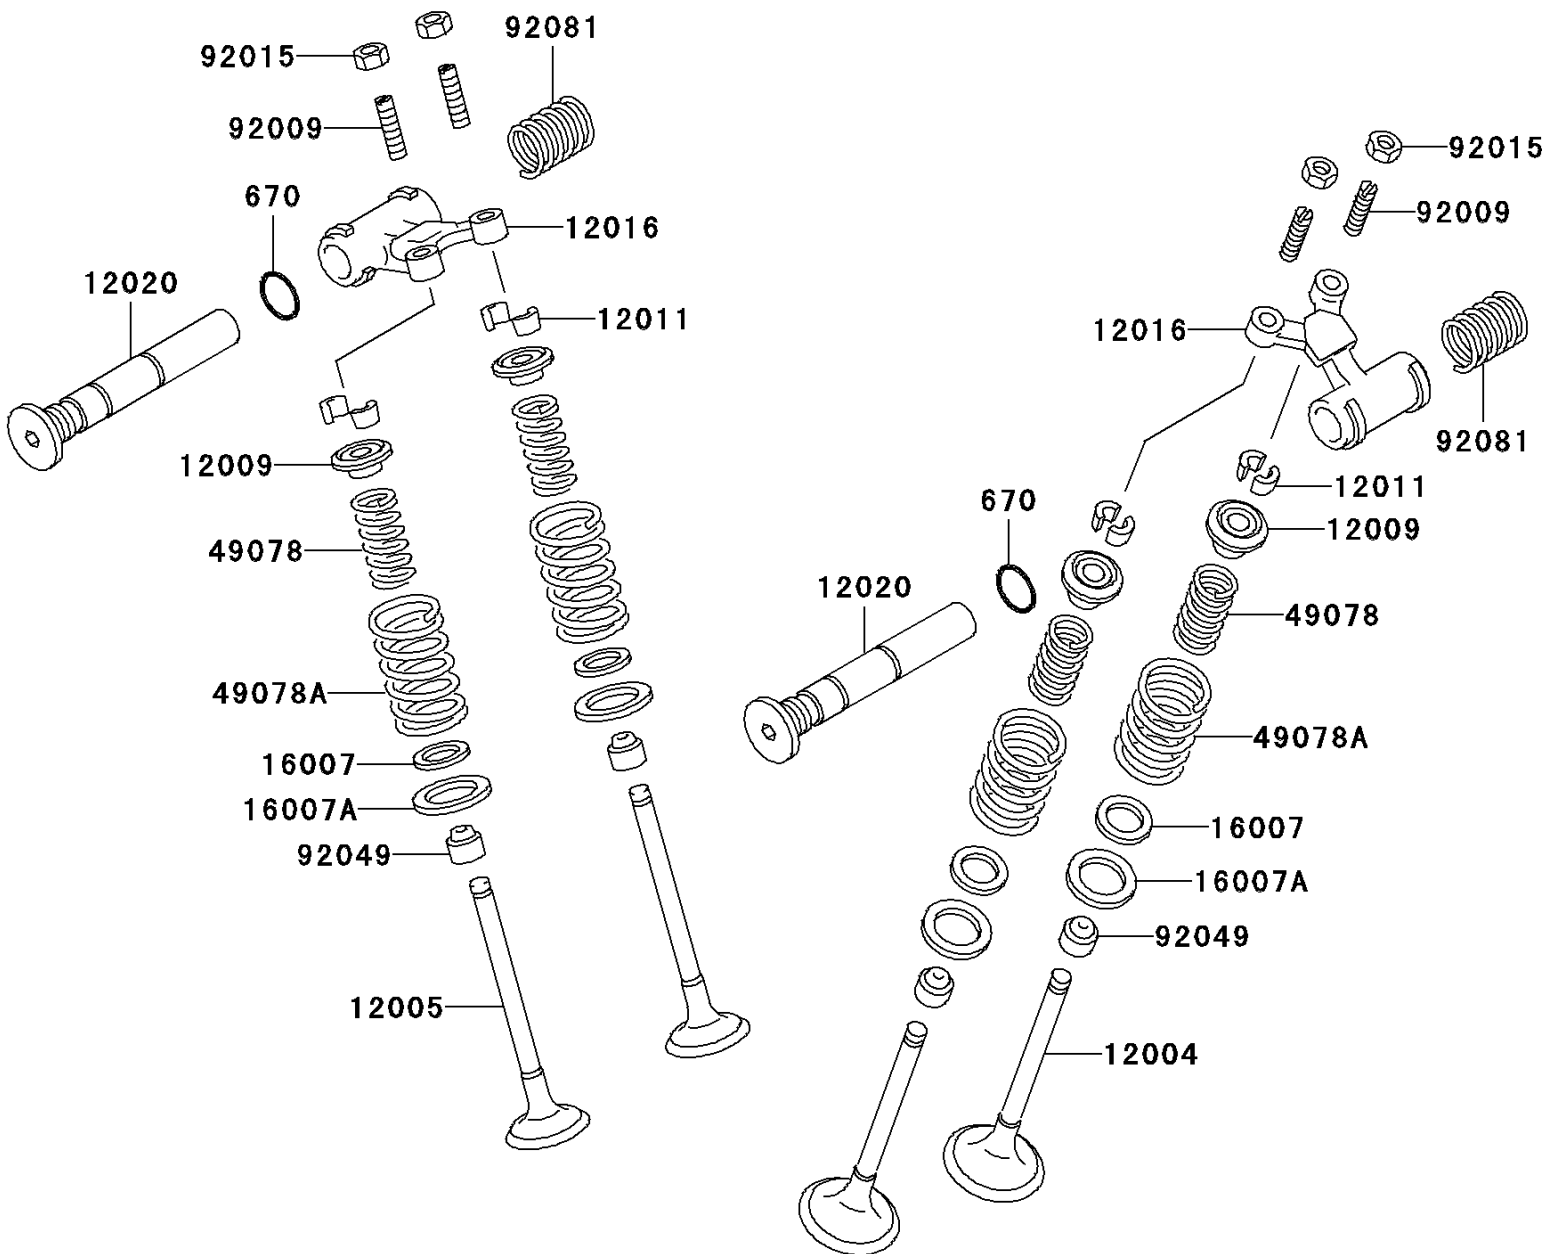

2001 Ninja® 500R

PARTS DIAGRAM

Valve(s)

E1210

2001 Ninja[®] 500R

PARTS LIST

Valve(s)

ITEM NAME

PART NUMBER

QUANTITY
