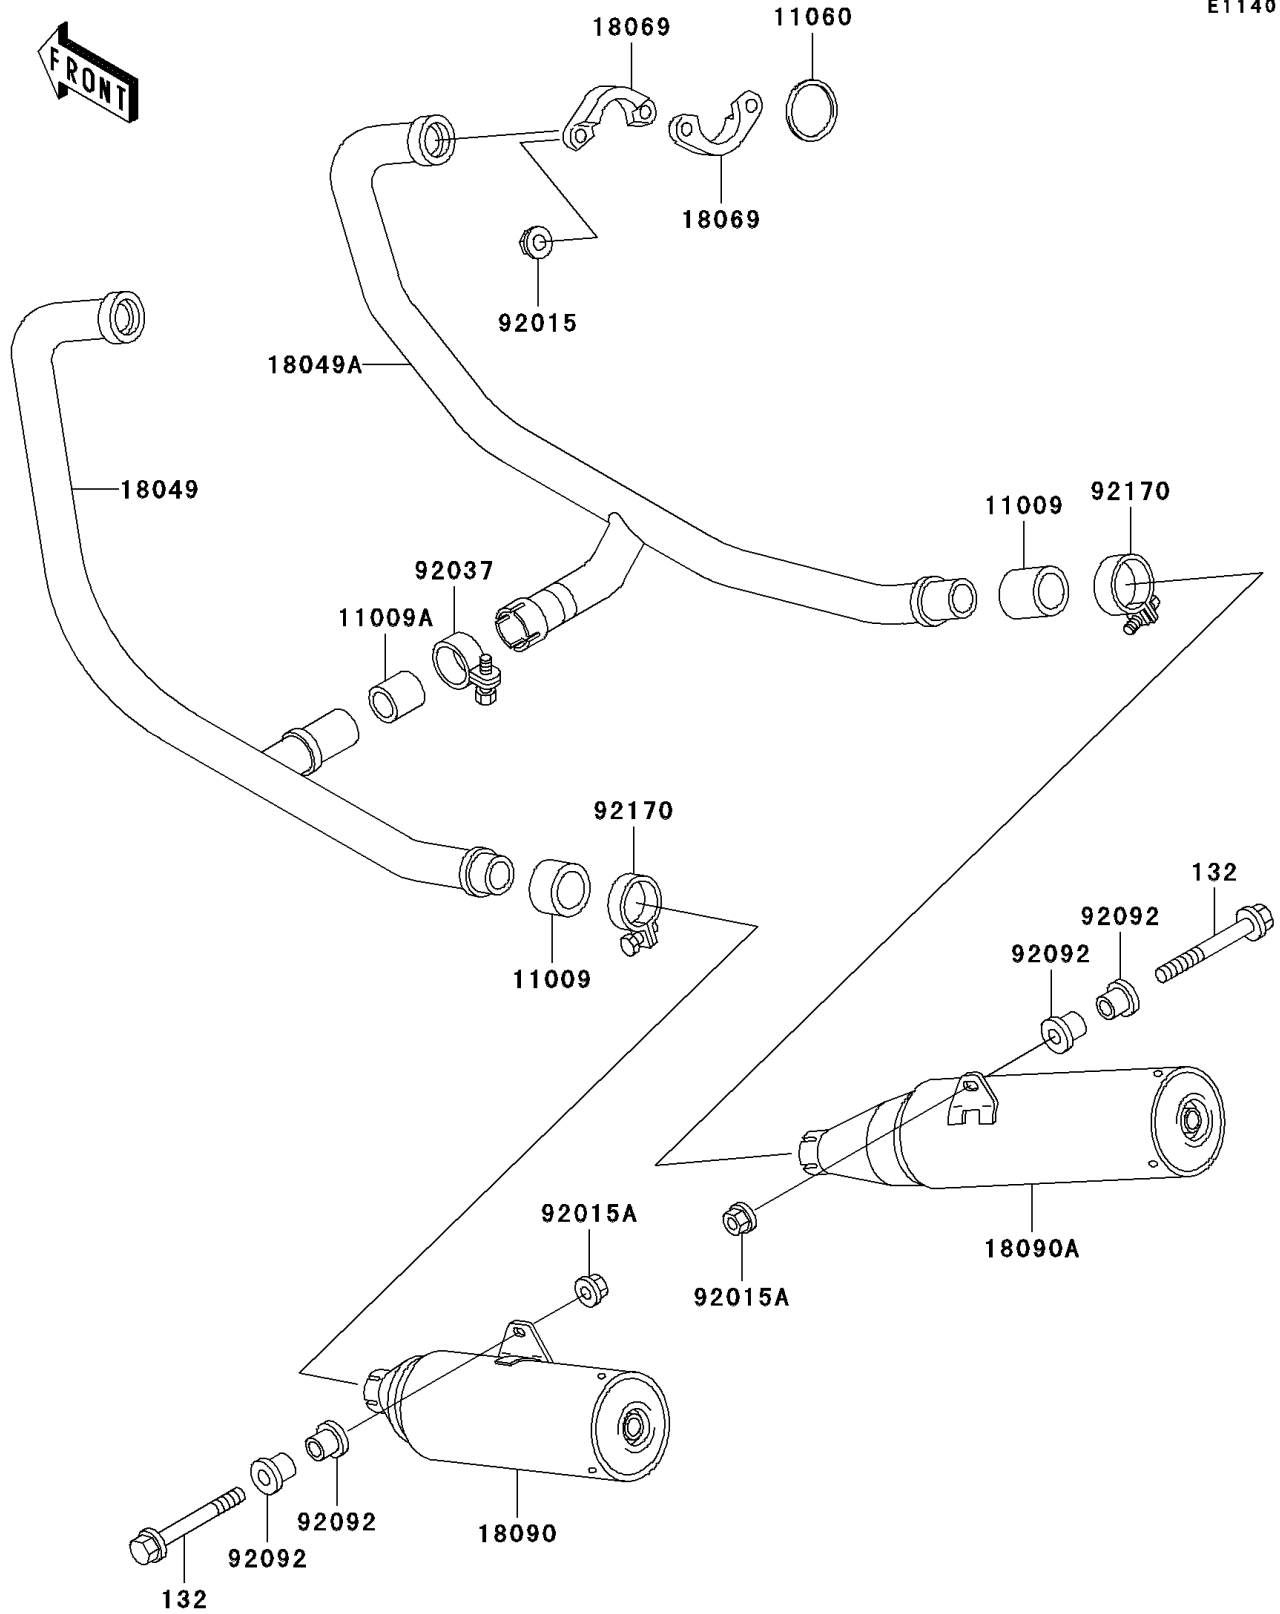

1999 Ninja® 500R

PARTS DIAGRAM

Muffler(s)

E1140