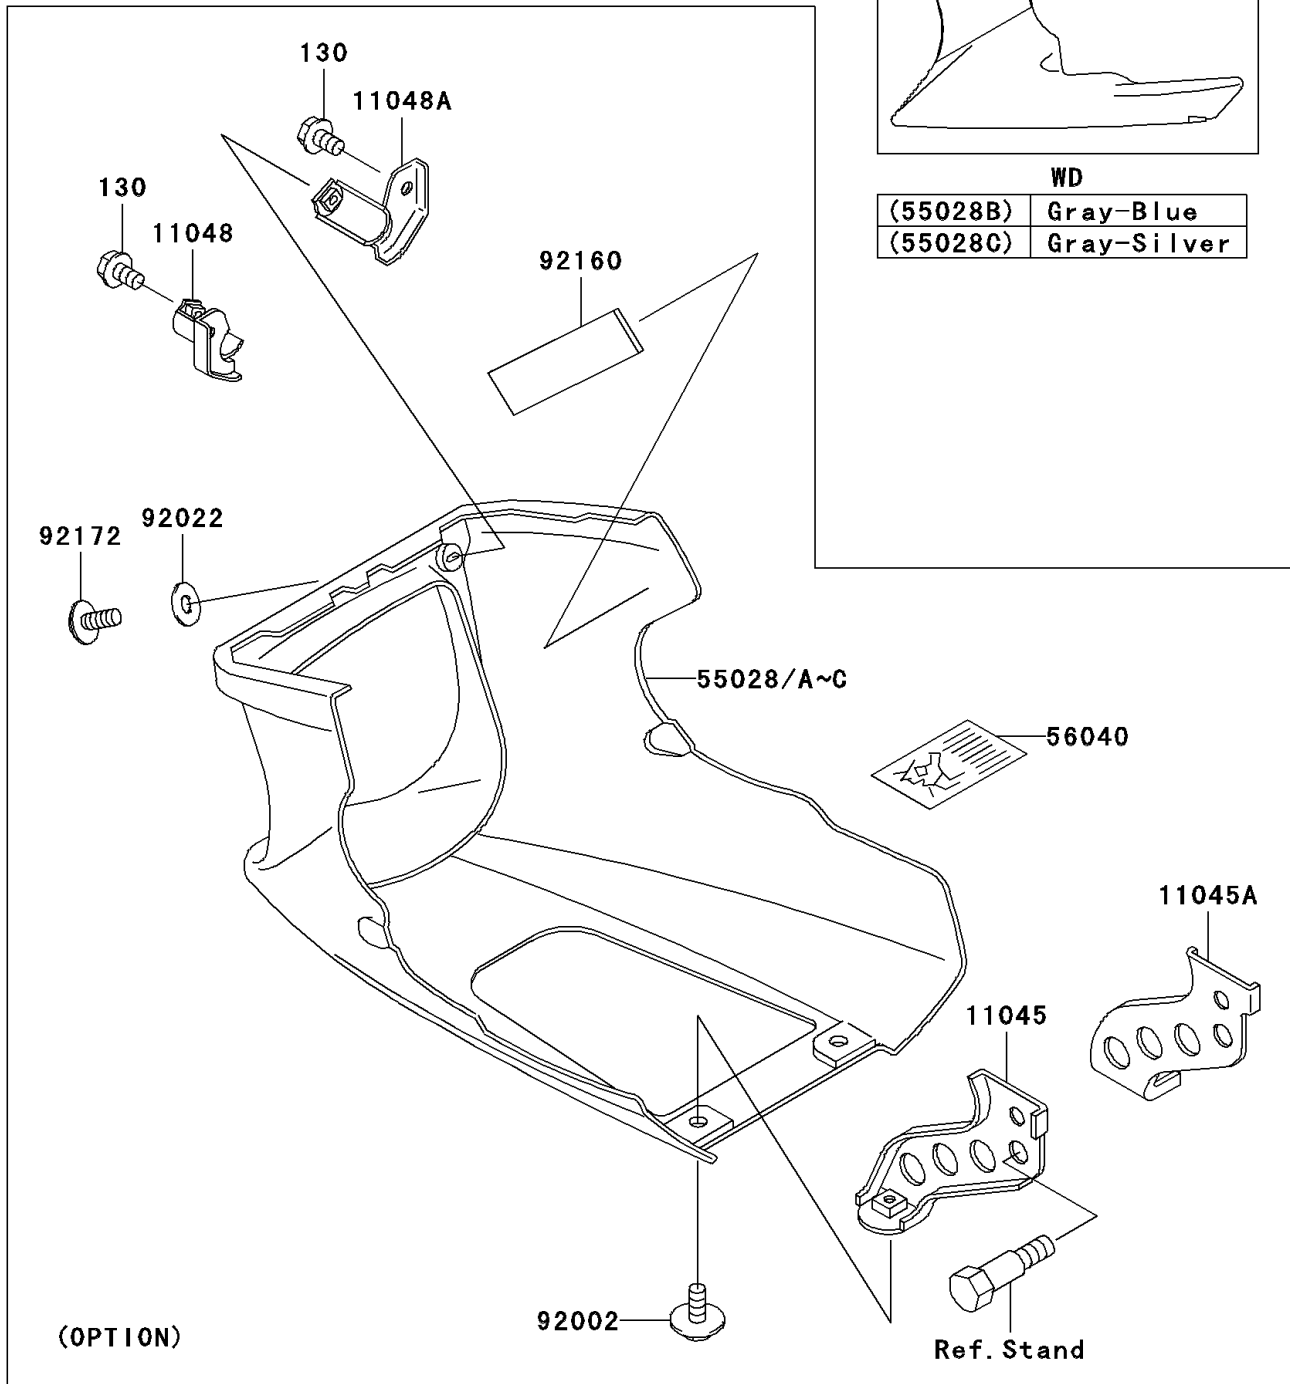

2003 Ninja[®] 500R

PARTS DIAGRAM

Cowling Lower

F2872

2003 Ninja[®] 500R

PARTS LIST

Cowling Lowers

ITEM NAME

PART NUMBER

QUANTITY
