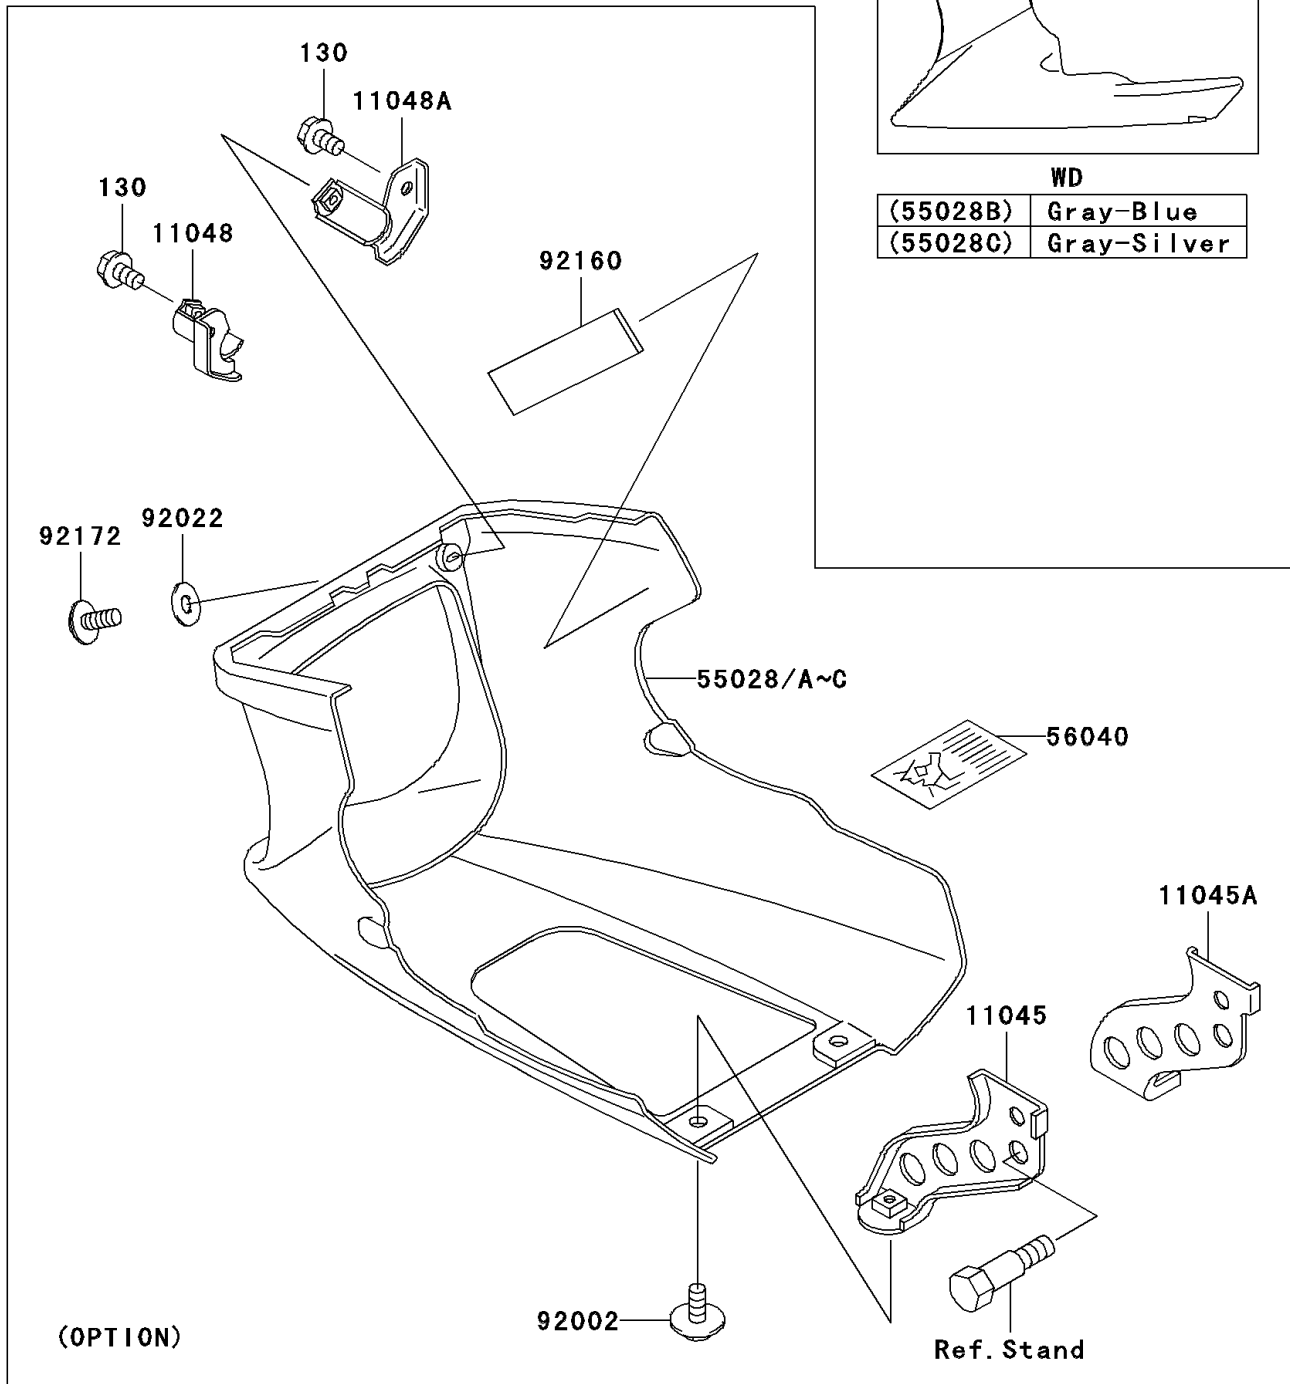

2005 Ninja[®] 500R

PARTS DIAGRAM

Cowling Lower

F2872

2005 Ninja[®] 500R

PARTS LIST

Cowling Lowers

ITEM NAME

PART NUMBER

QUANTITY
