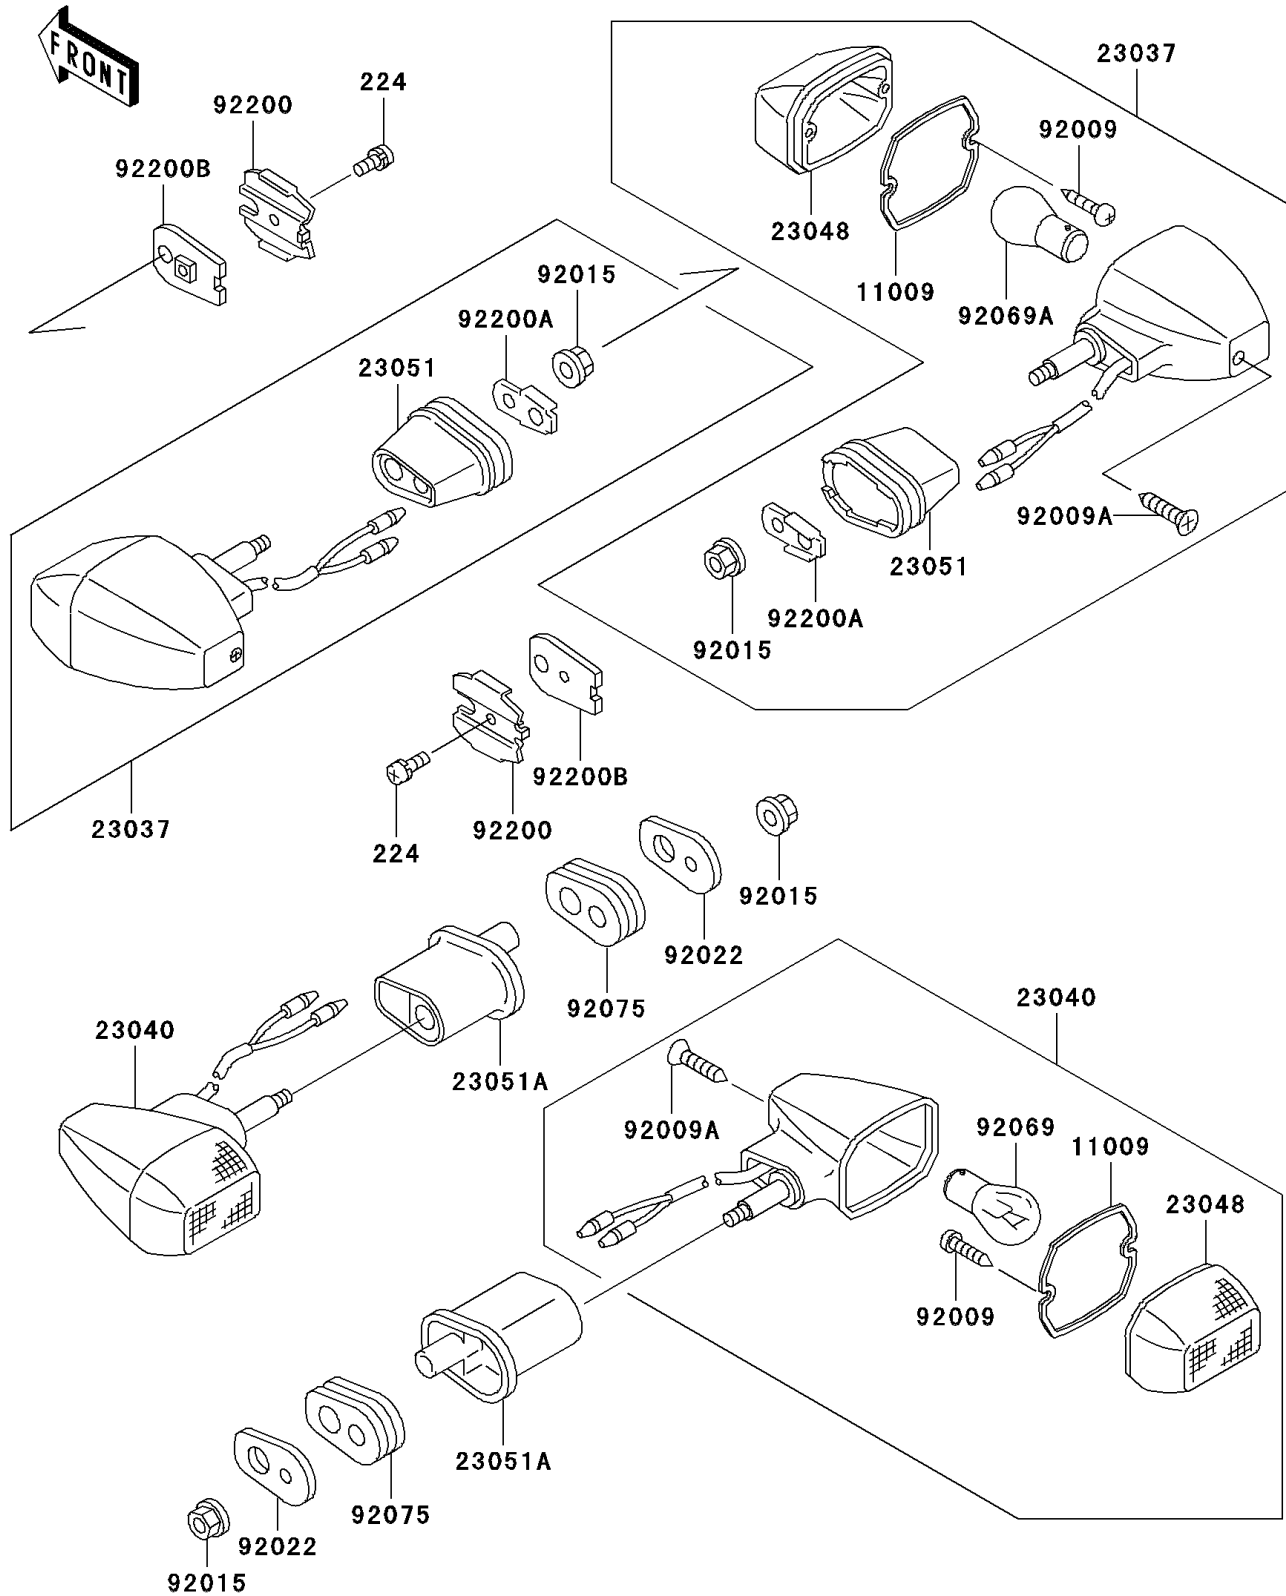

2003 Ninja® 500R

PARTS DIAGRAM

Turn Signals

F2730

2003 Ninja[®] 500R

PARTS LIST

Turn Signals

ITEM NAME

PART NUMBER

QUANTITY
