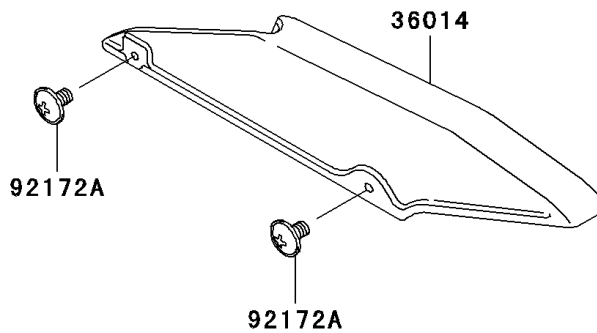

2003 Ninja® 500R

PARTS DIAGRAM

Side Covers/Chain Cover

F2610

WD

(36032F/G)	Silver
(36032H/I)	Ebony
(36032J/K)	Blue

WD

WD

2003 Ninja[®] 500R

PARTS LIST

Side Covers/Chain Cover

ITEM NAME

PART NUMBER

QUANTITY
