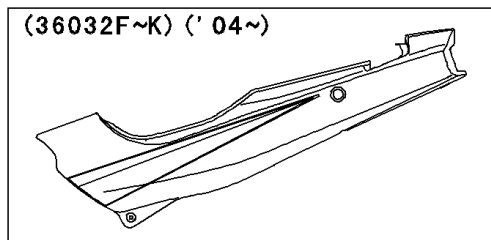

2003 Ninja® 500R

PARTS DIAGRAM

Side Covers/Chain Cover

F2610

WD

(36032F/G)	Silver
(36032H/I)	Ebony
(36032J/K)	Blue

WD

WD

2003 Ninja[®] 500R

PARTS LIST

Side Covers/Chain Cover

ITEM NAME

PART NUMBER

QUANTITY
