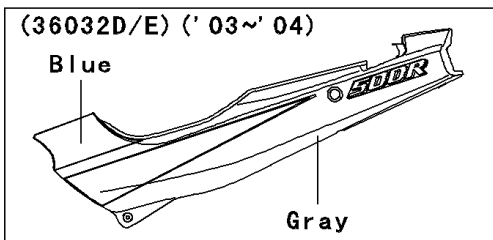

2003 Ninja® 500R

PARTS DIAGRAM

Side Covers/Chain Cover

F2610

WD

(36032F/G)	Silver
(36032H/I)	Ebony
(36032J/K)	Blue

WD

WD

2003 Ninja[®] 500R

PARTS LIST

Side Covers/Chain Cover

ITEM NAME

PART NUMBER

QUANTITY
