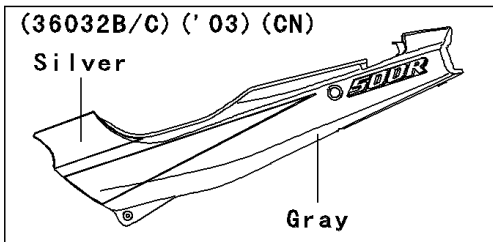

2003 Ninja® 500R

PARTS DIAGRAM

Side Covers/Chain Cover

F2610

WD

(36032F/G)	Silver
(36032H/I)	Ebony
(36032J/K)	Blue

WD

WD

2003 Ninja[®] 500R

PARTS LIST

Side Covers/Chain Cover

ITEM NAME

PART NUMBER

QUANTITY
