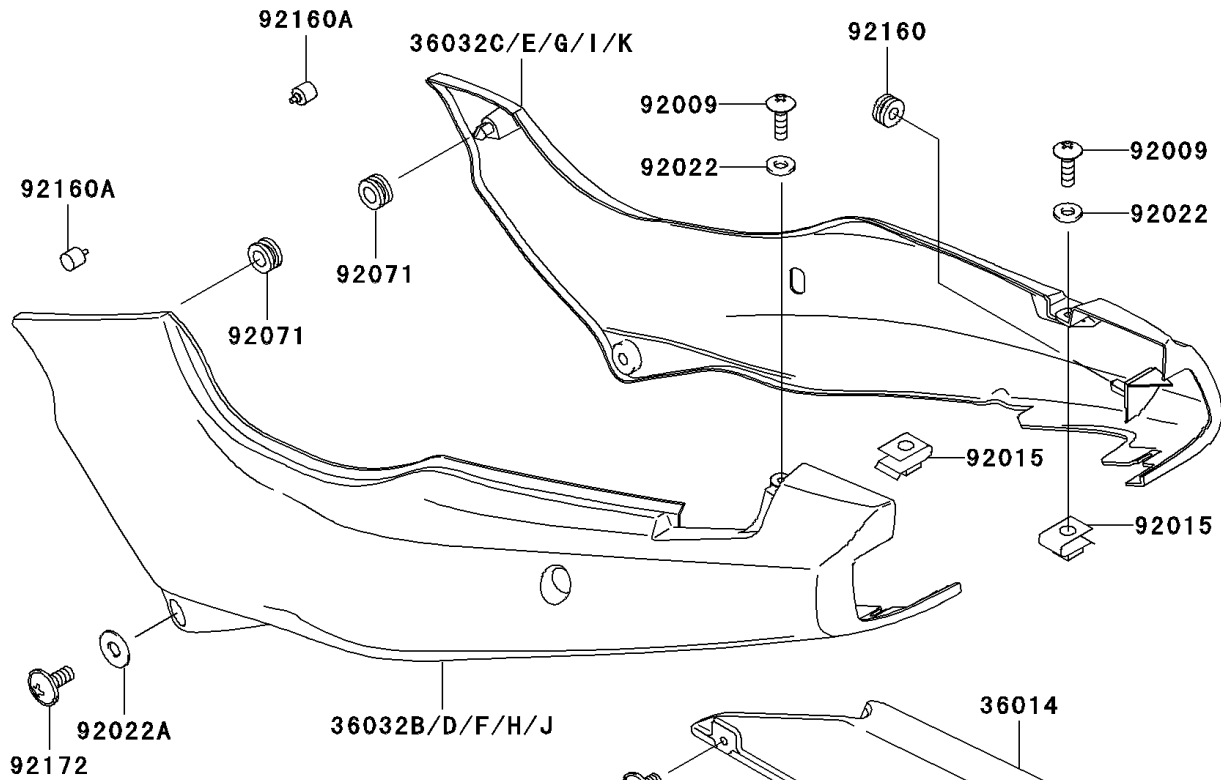

2003 Ninja® 500R

PARTS DIAGRAM

Side Covers/Chain Cover

F2610

WD

(36032F/G)	Silver
(36032H/I)	Ebony
(36032J/K)	Blue

WD

WD

2003 Ninja[®] 500R

PARTS LIST

Side Covers/Chain Cover

ITEM NAME

PART NUMBER

QUANTITY
