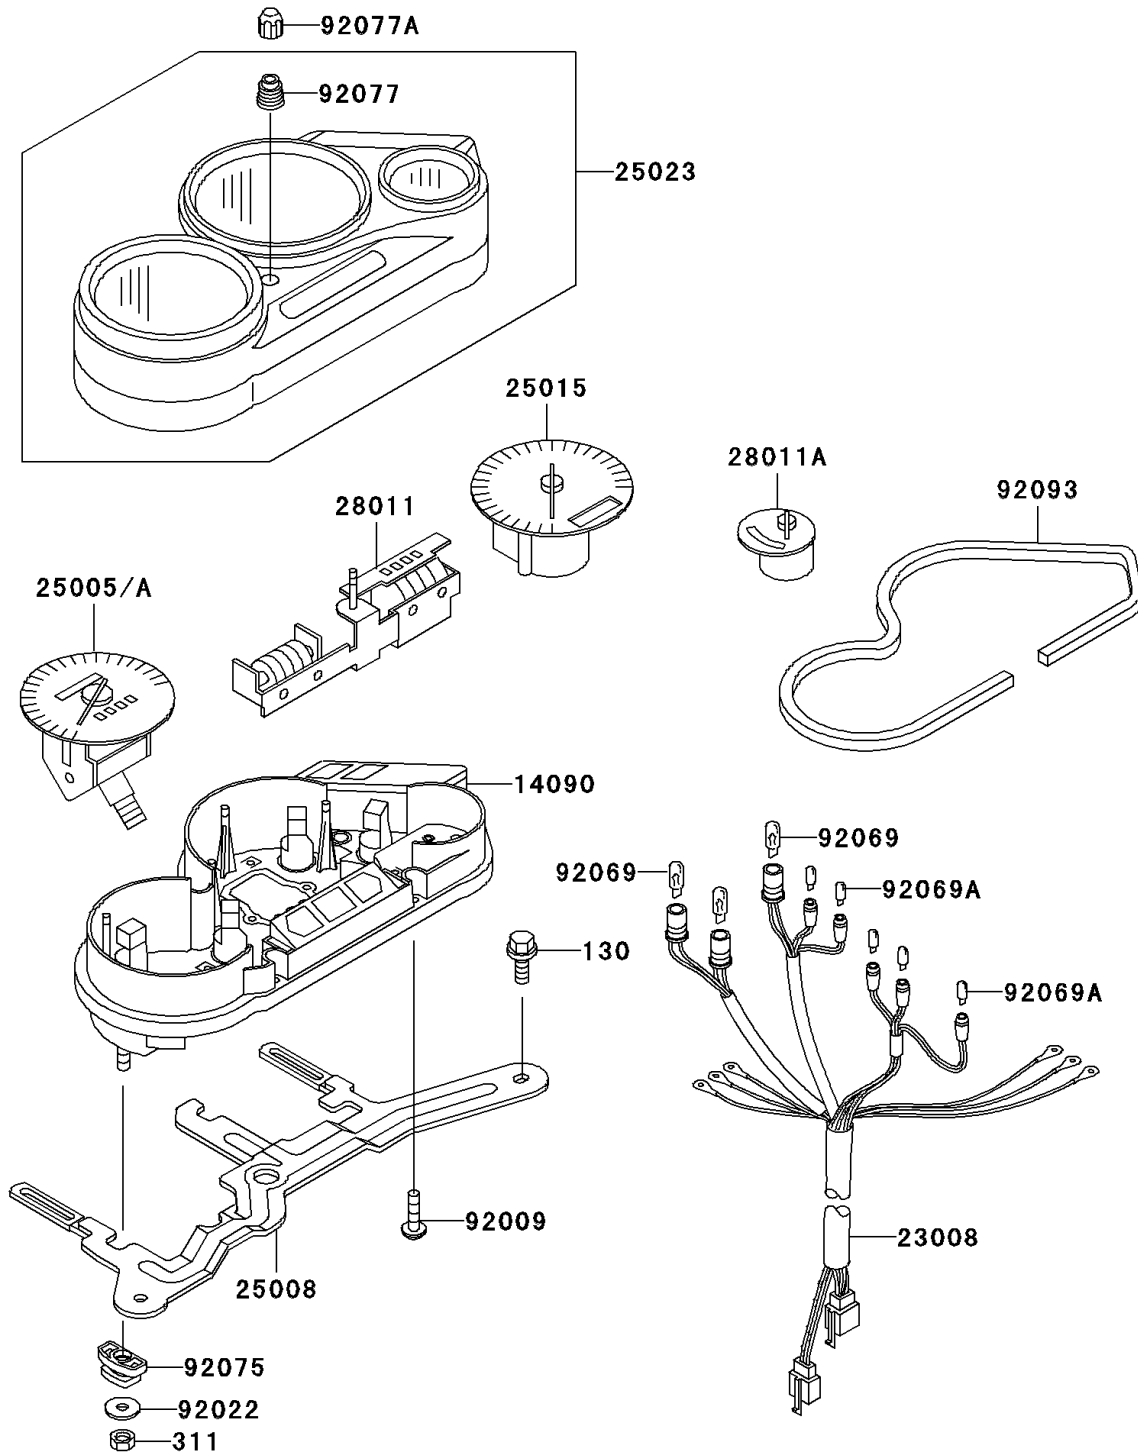

2003 Ninja[®] 500R

PARTS DIAGRAM

Meter(s)

F2530

2003 Ninja® 500R

PARTS LIST

Meter(s)

ITEM NAME

PART NUMBER

QUANTITY
