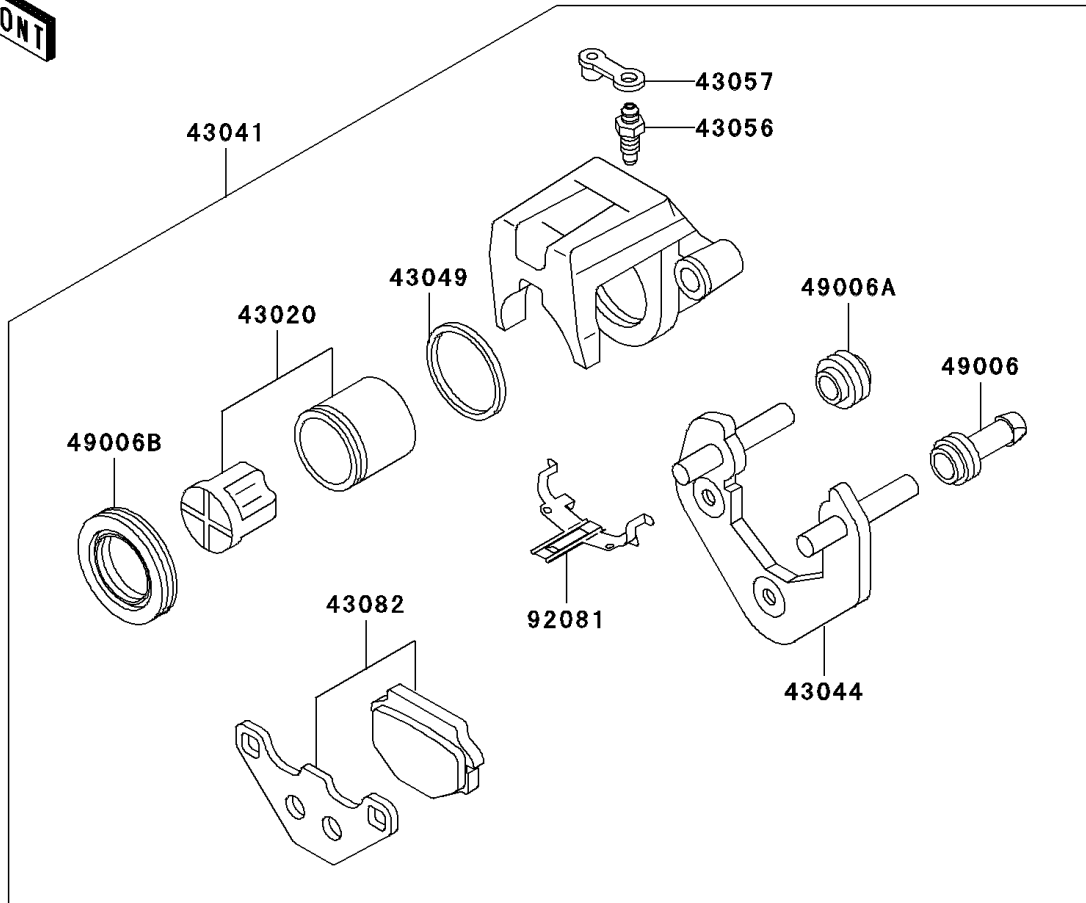

2003 Ninja[®] 500R

PARTS DIAGRAM

Rear Brake(D10)

F2294

2003 Ninja® 500R

PARTS LIST

Rear Brake(D10)

ITEM NAME

PART NUMBER

QUANTITY
