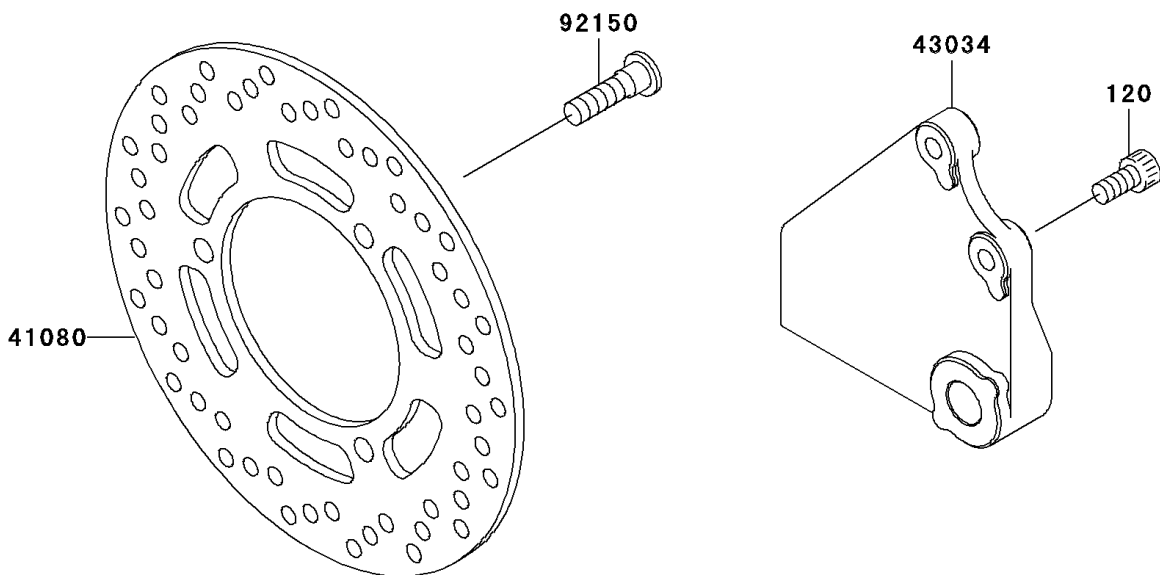

2003 Ninja[®] 500R

PARTS DIAGRAM

Rear Brake(D10)

F2294

2003 Ninja® 500R

PARTS LIST

Rear Brake(D10)

ITEM NAME

PART NUMBER

QUANTITY
