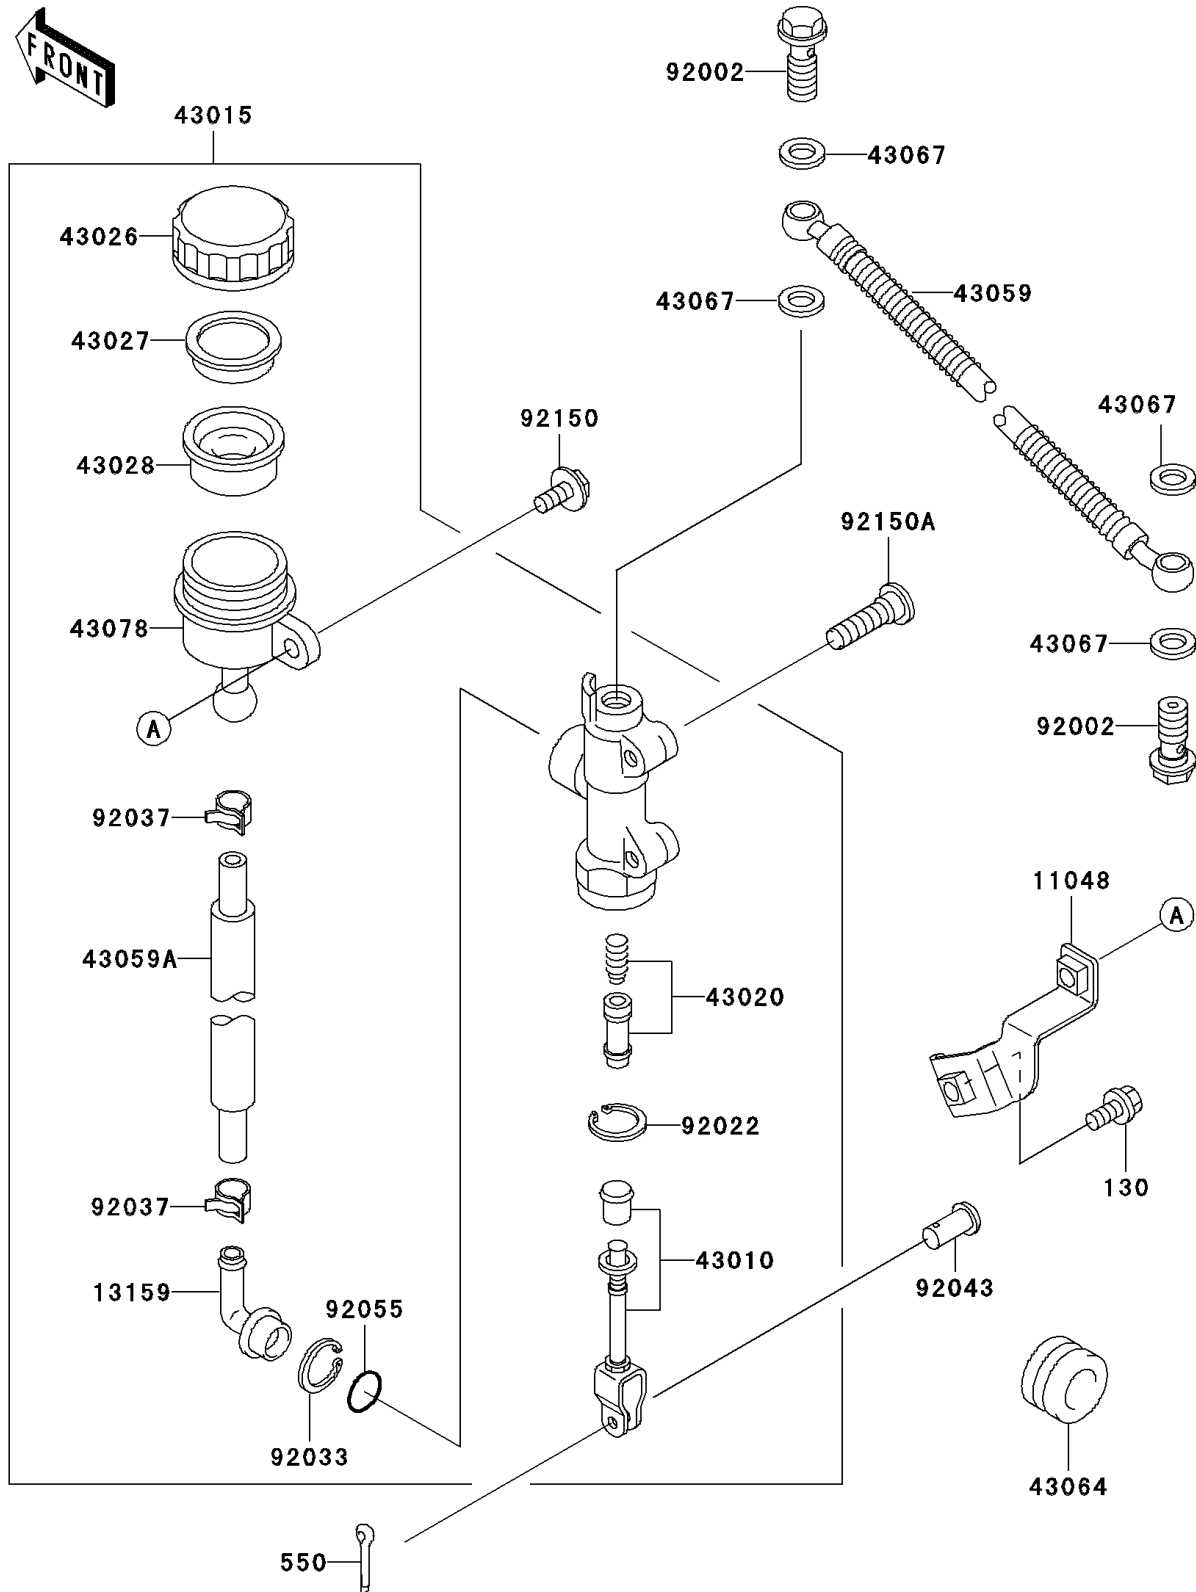

## PARTS DIAGRAM

### Rear Master Cylinder

F2293

## PARTS LIST

### Rear Master Cylinder

**ITEM NAME**

**PART NUMBER**

**QUANTITY**

---