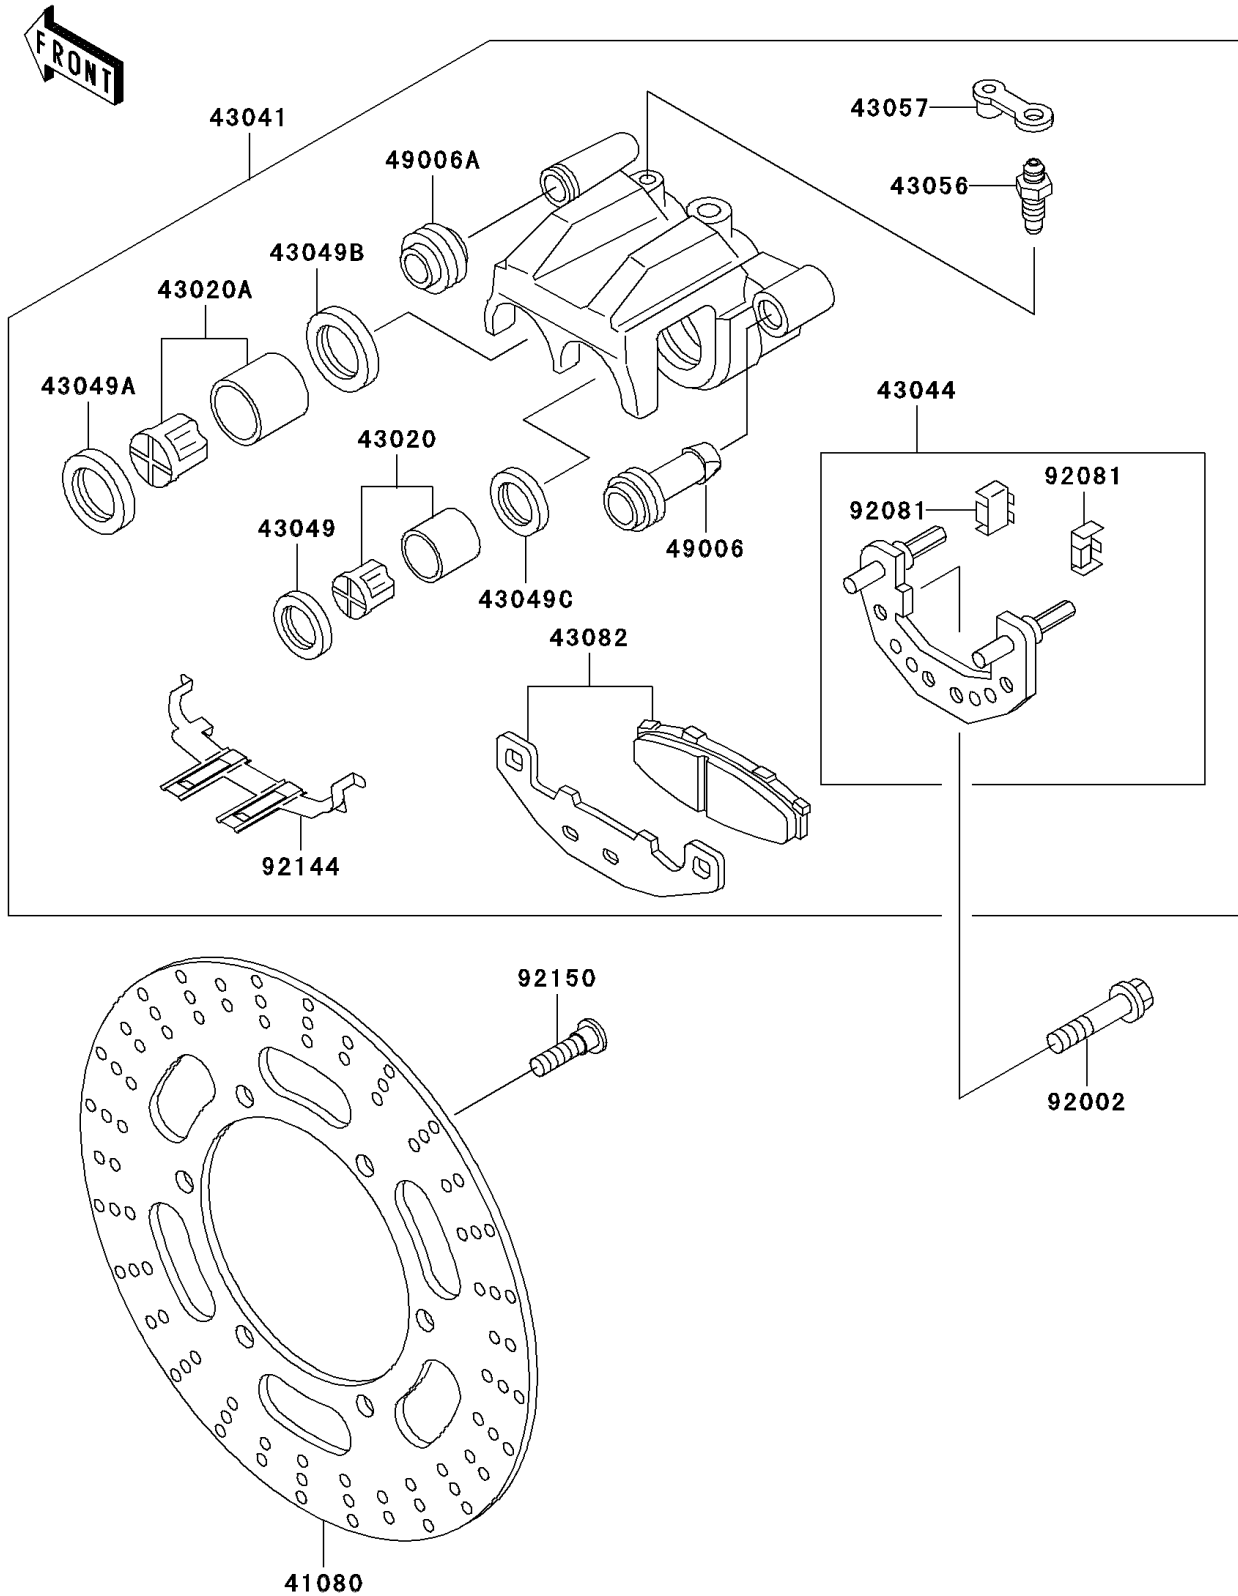

2003 Ninja[®] 500R

PARTS DIAGRAM

Front Brake(D10)

F2292

2003 Ninja[®] 500R

PARTS LIST

Front Brake(D10)

ITEM NAME

PART NUMBER

QUANTITY
