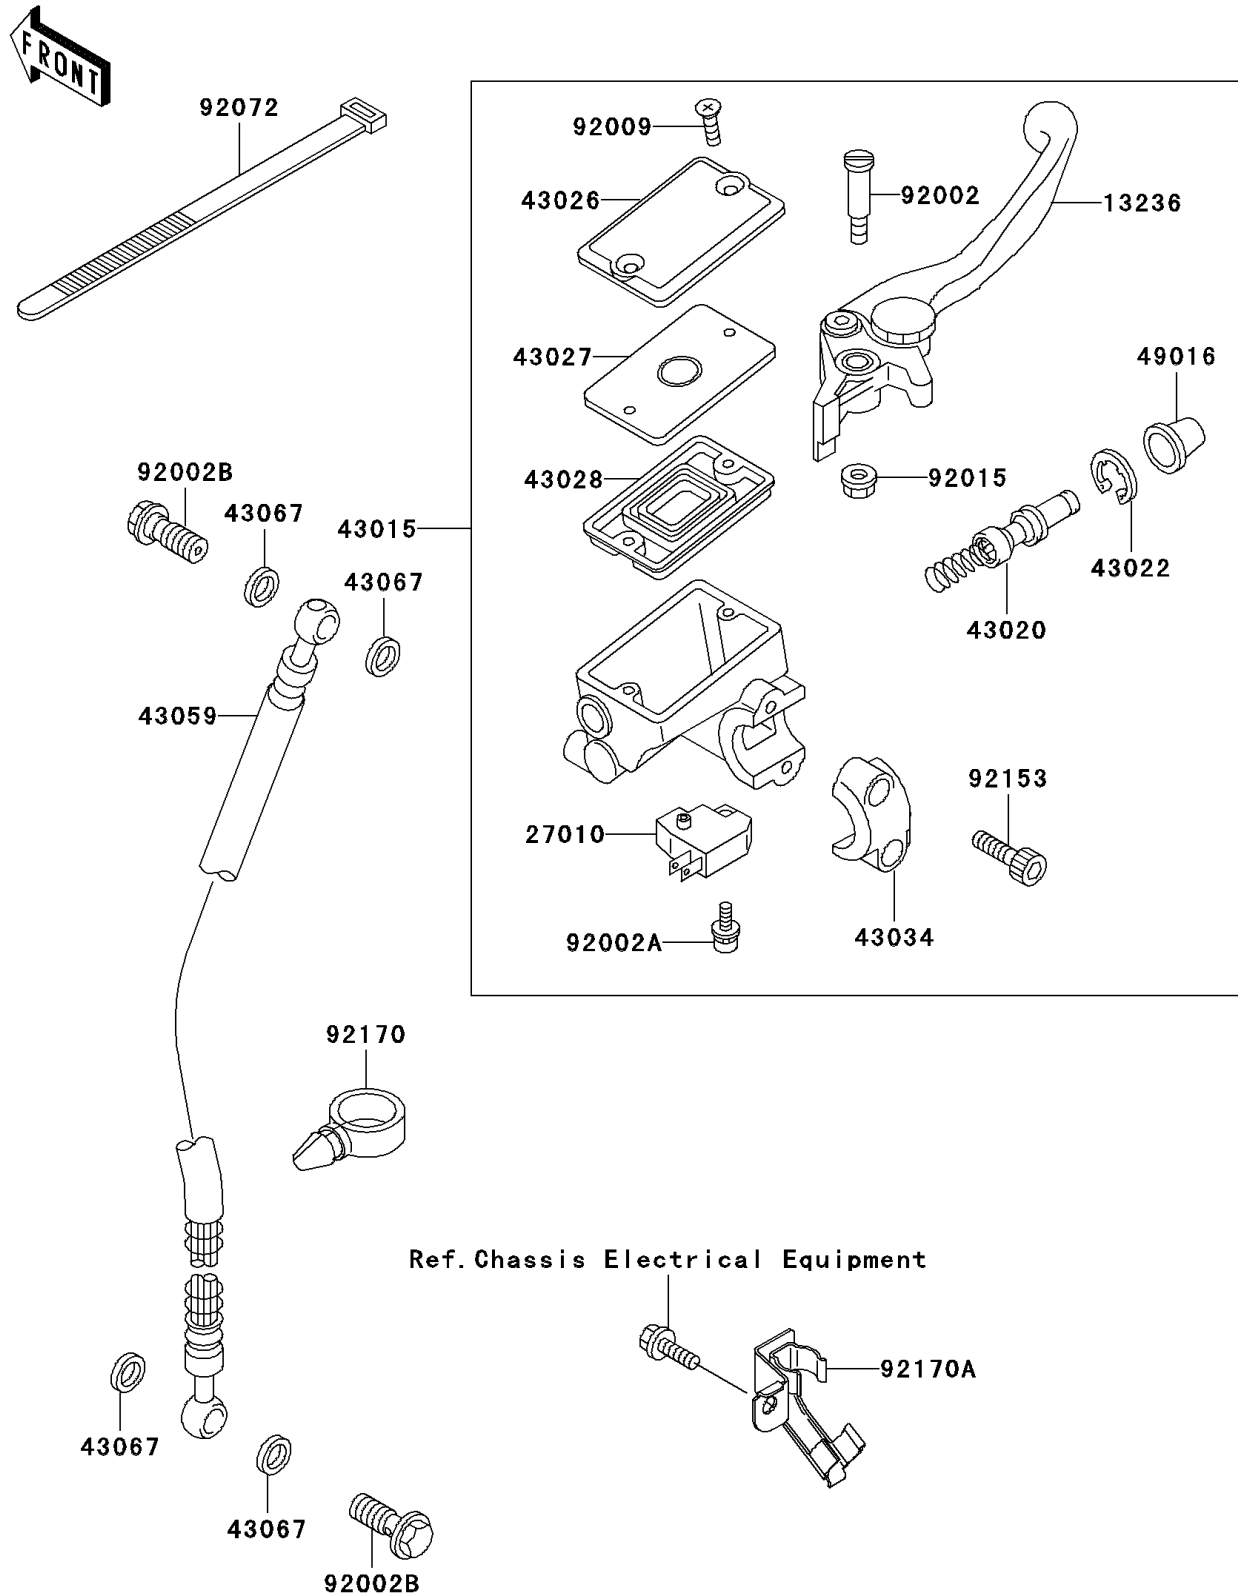

2003 Ninja[®] 500R

PARTS DIAGRAM

Front Master Cylinder

F2291

2003 Ninja[®] 500R

PARTS LIST

Front Master Cylinder

ITEM NAME

PART NUMBER

QUANTITY
