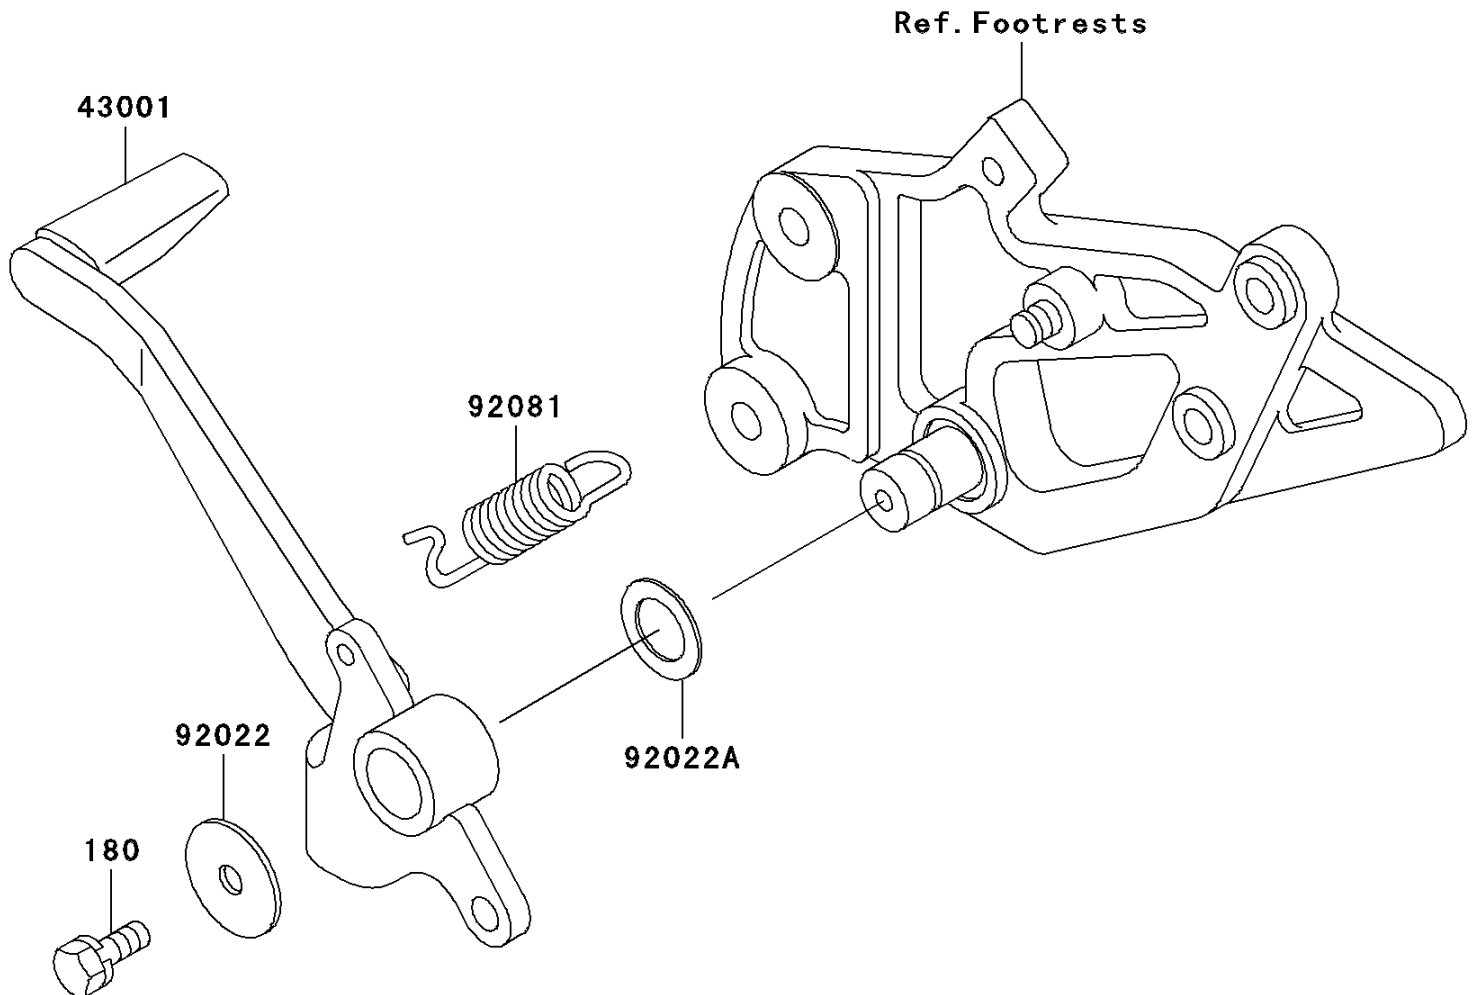

2003 Ninja[®] 500R

PARTS DIAGRAM

Brake Pedal/Torque Link

F2260

2003 Ninja® 500R

PARTS LIST

Brake Pedal/Torque Link

ITEM NAME

PART NUMBER

QUANTITY
