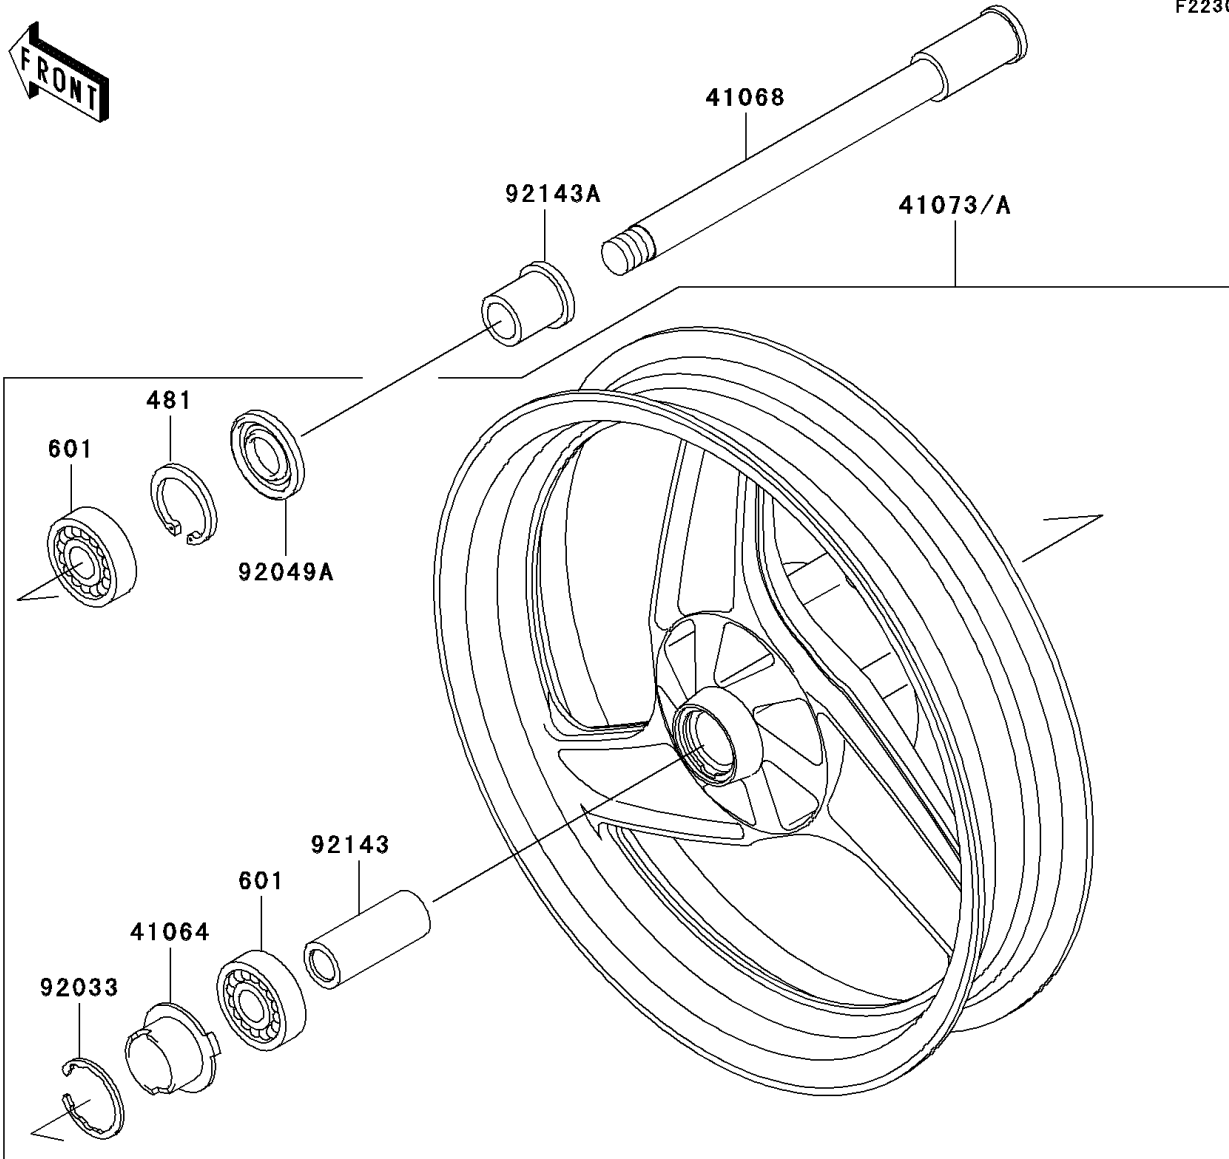

2003 Ninja[®] 500R

PARTS DIAGRAM

Front Wheel

F2230

2003 Ninja[®] 500R

PARTS LIST

Front Wheel

ITEM NAME

PART NUMBER

QUANTITY
