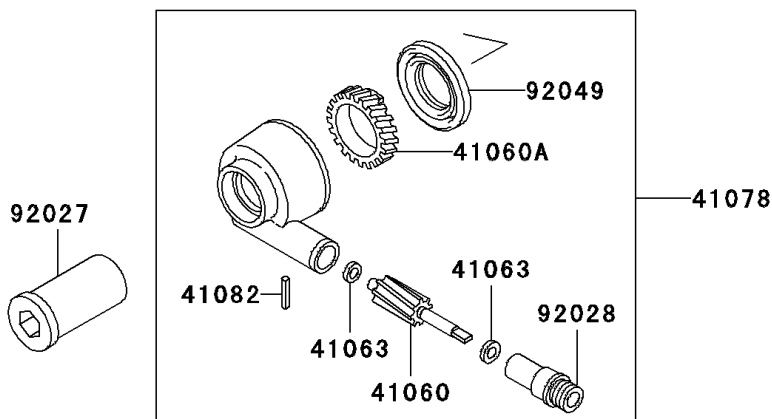

2003 Ninja[®] 500R

PARTS DIAGRAM

Front Wheel

F2230

2003 Ninja[®] 500R

PARTS LIST

Front Wheel

ITEM NAME

PART NUMBER

QUANTITY
