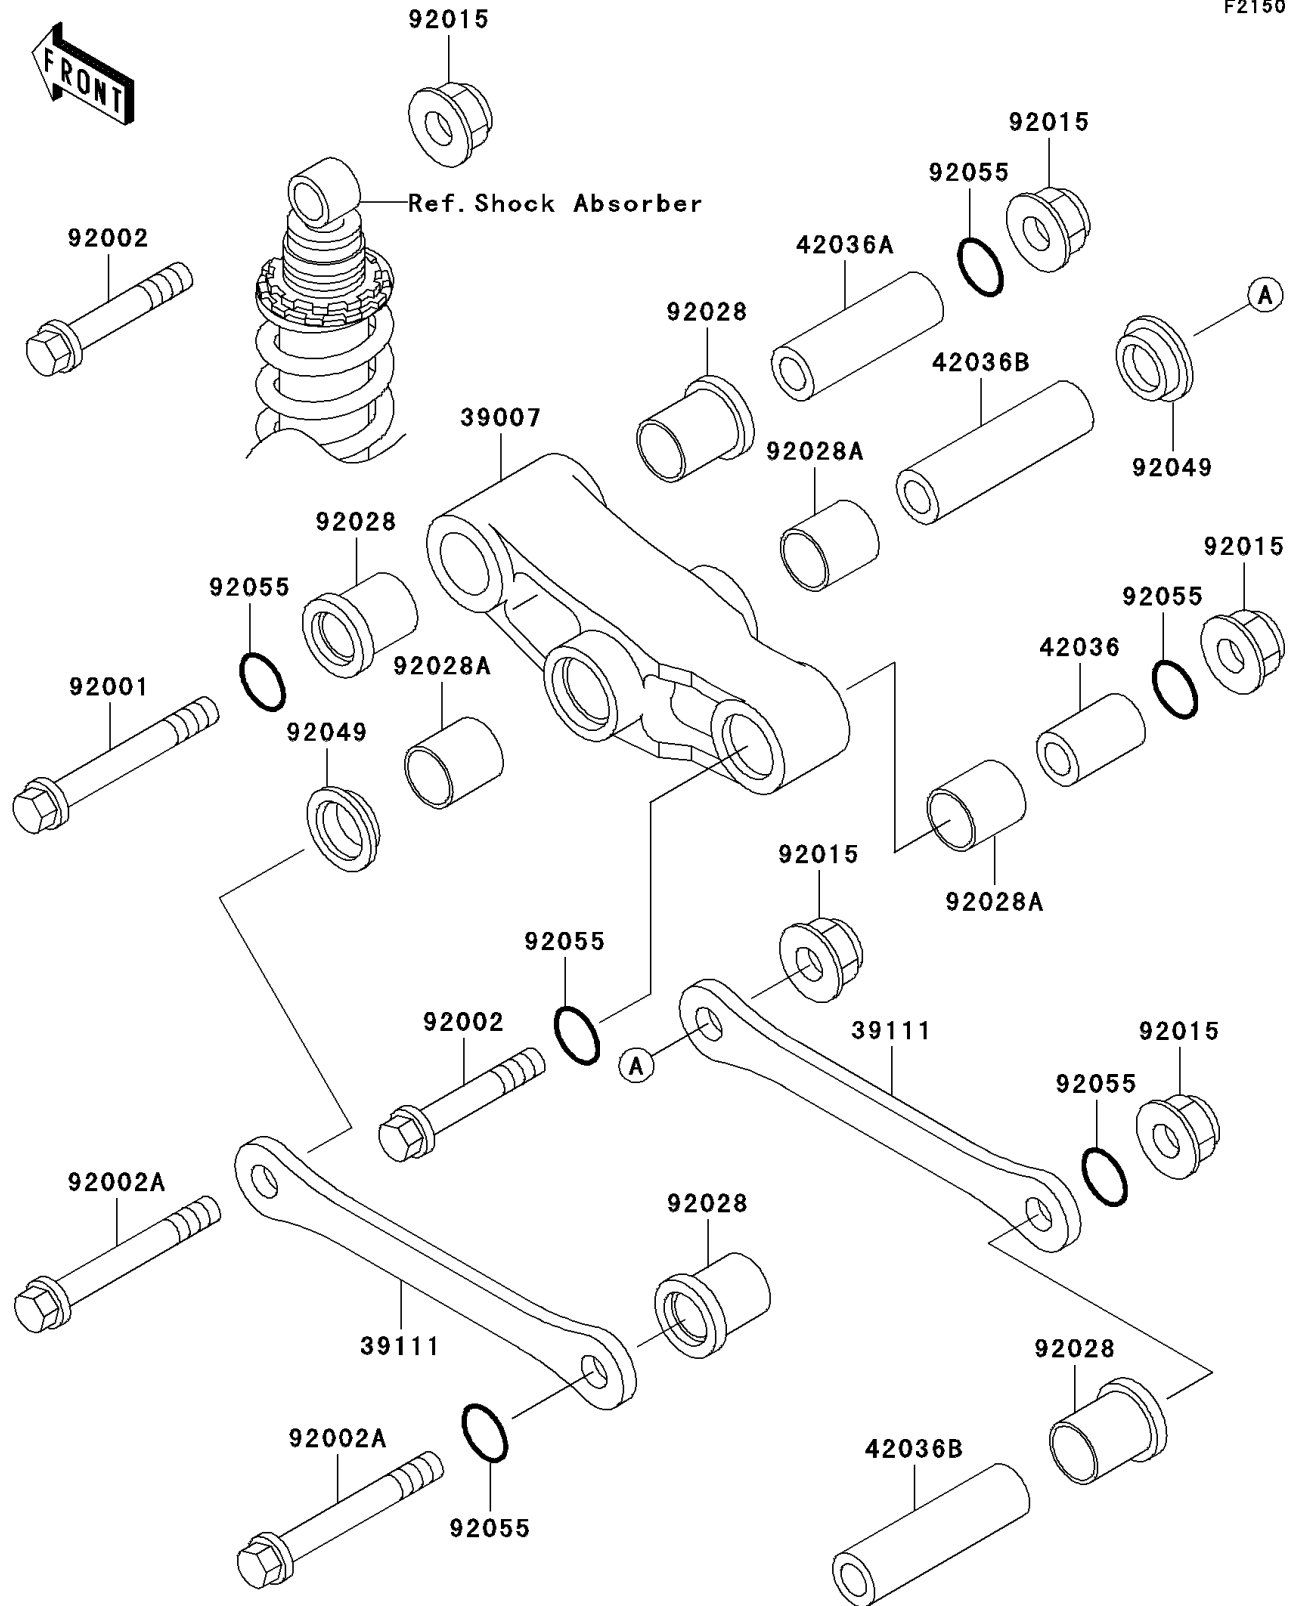

2003 Ninja[®] 500R

PARTS DIAGRAM

Rear Suspension

F2150

2003 Ninja[®] 500R

PARTS LIST

Rear Suspension

ITEM NAME

PART NUMBER

QUANTITY
