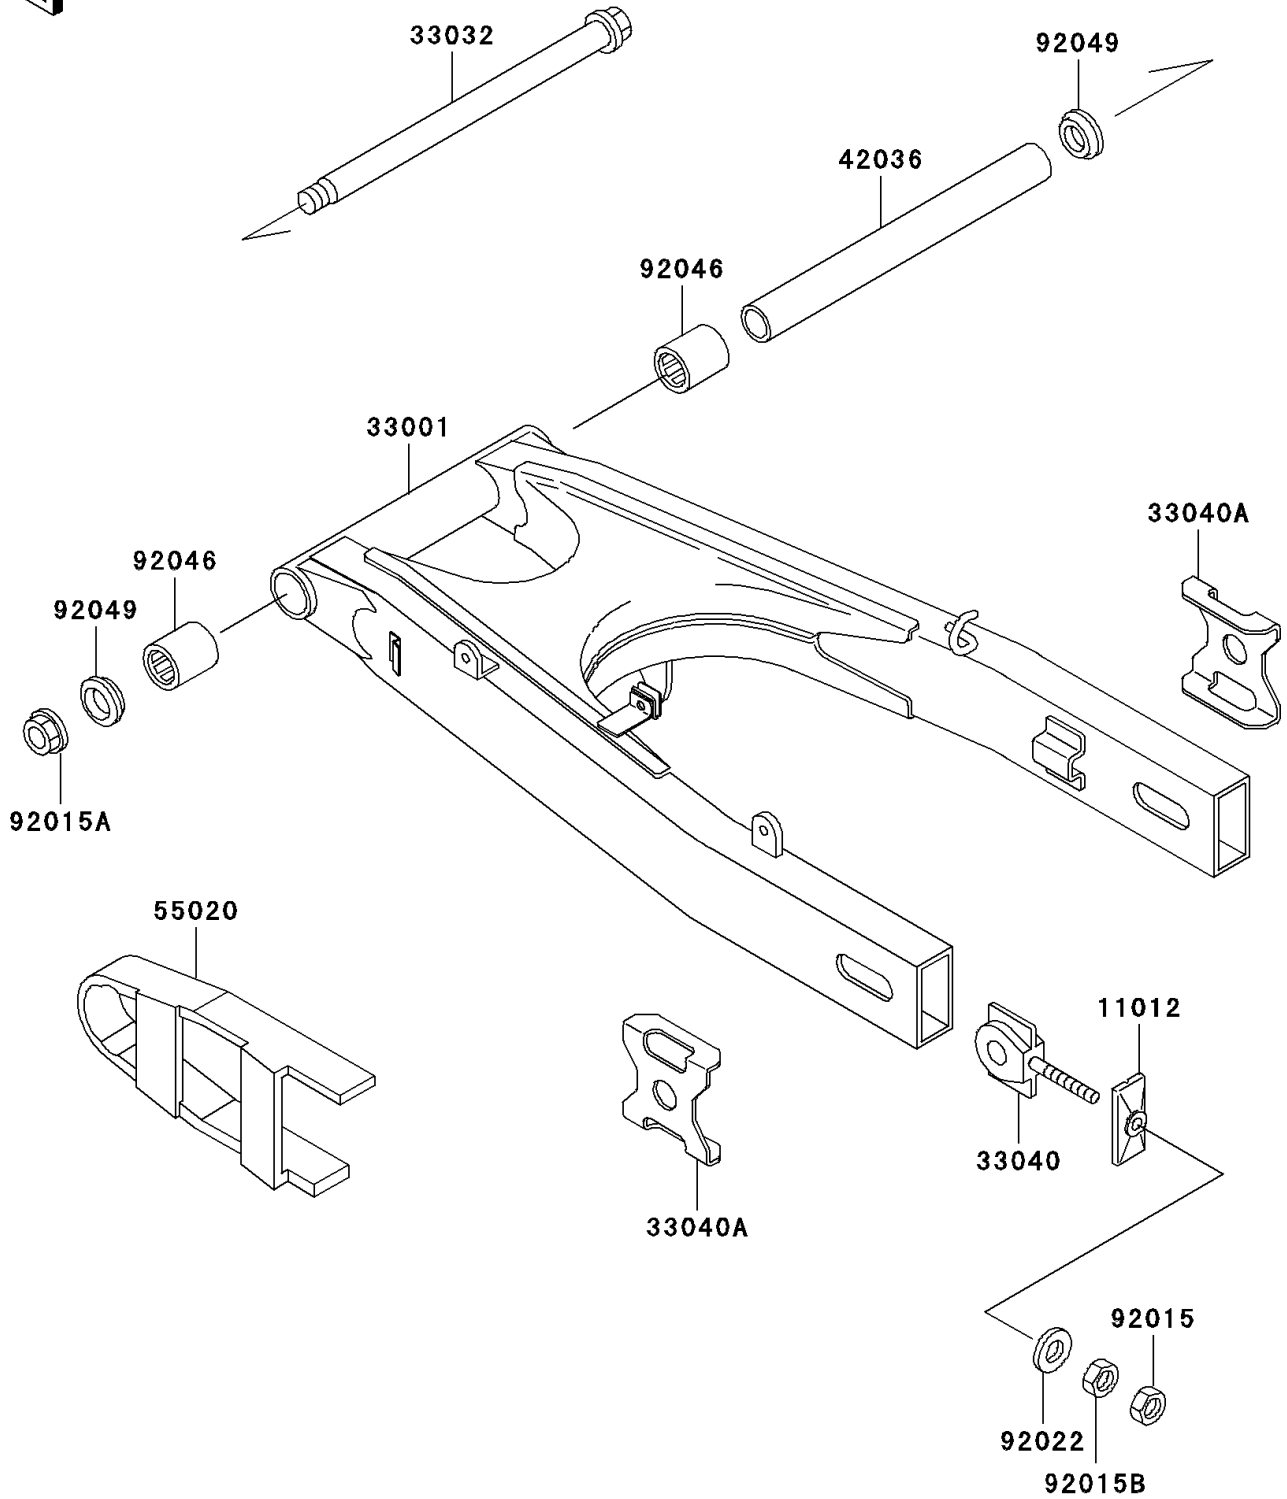

2003 Ninja[®] 500R

PARTS DIAGRAM

Swingarm

F2141

2003 Ninja® 500R

PARTS LIST

Swingarm

ITEM NAME

PART NUMBER

QUANTITY
