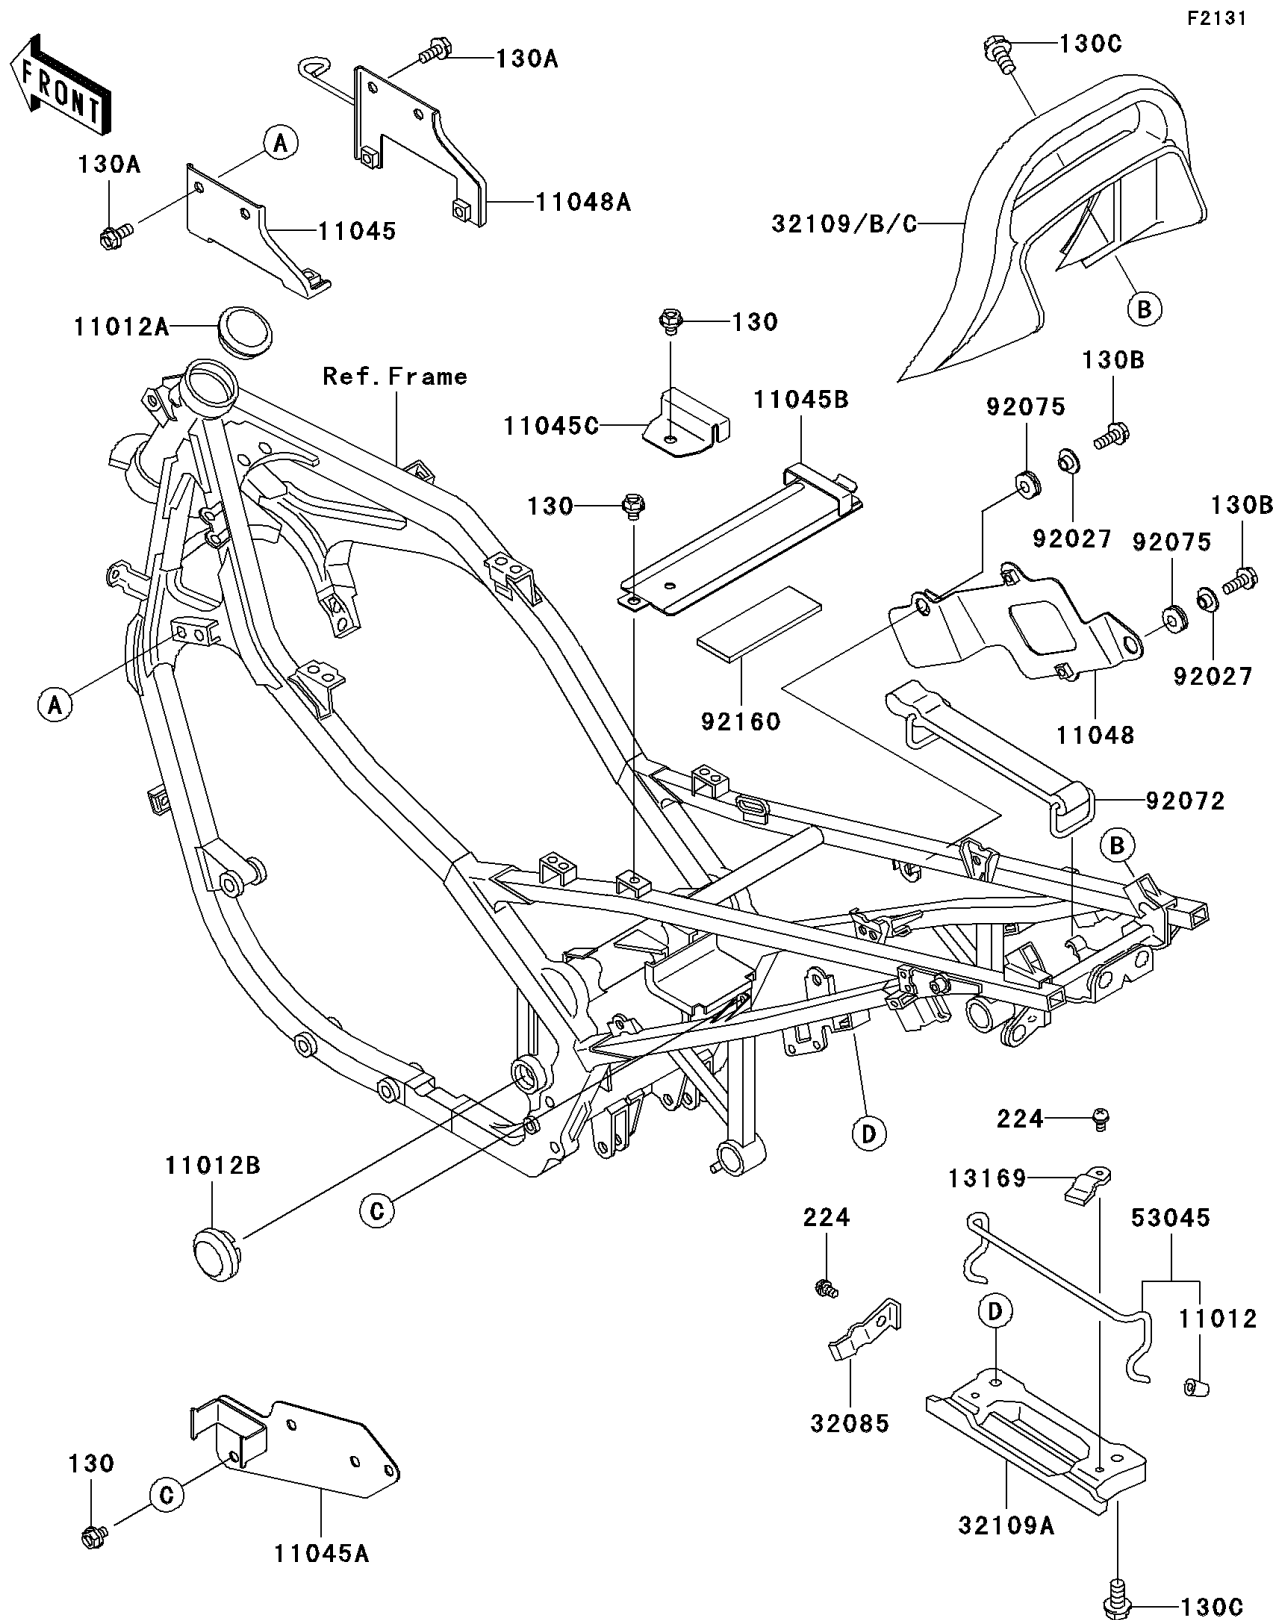

2003 Ninja[®] 500R

PARTS DIAGRAM

Frame Fittings

2003 Ninja[®] 500R

PARTS LIST Frame Fittings

ITEM NAME

PART NUMBER

QUANTITY
