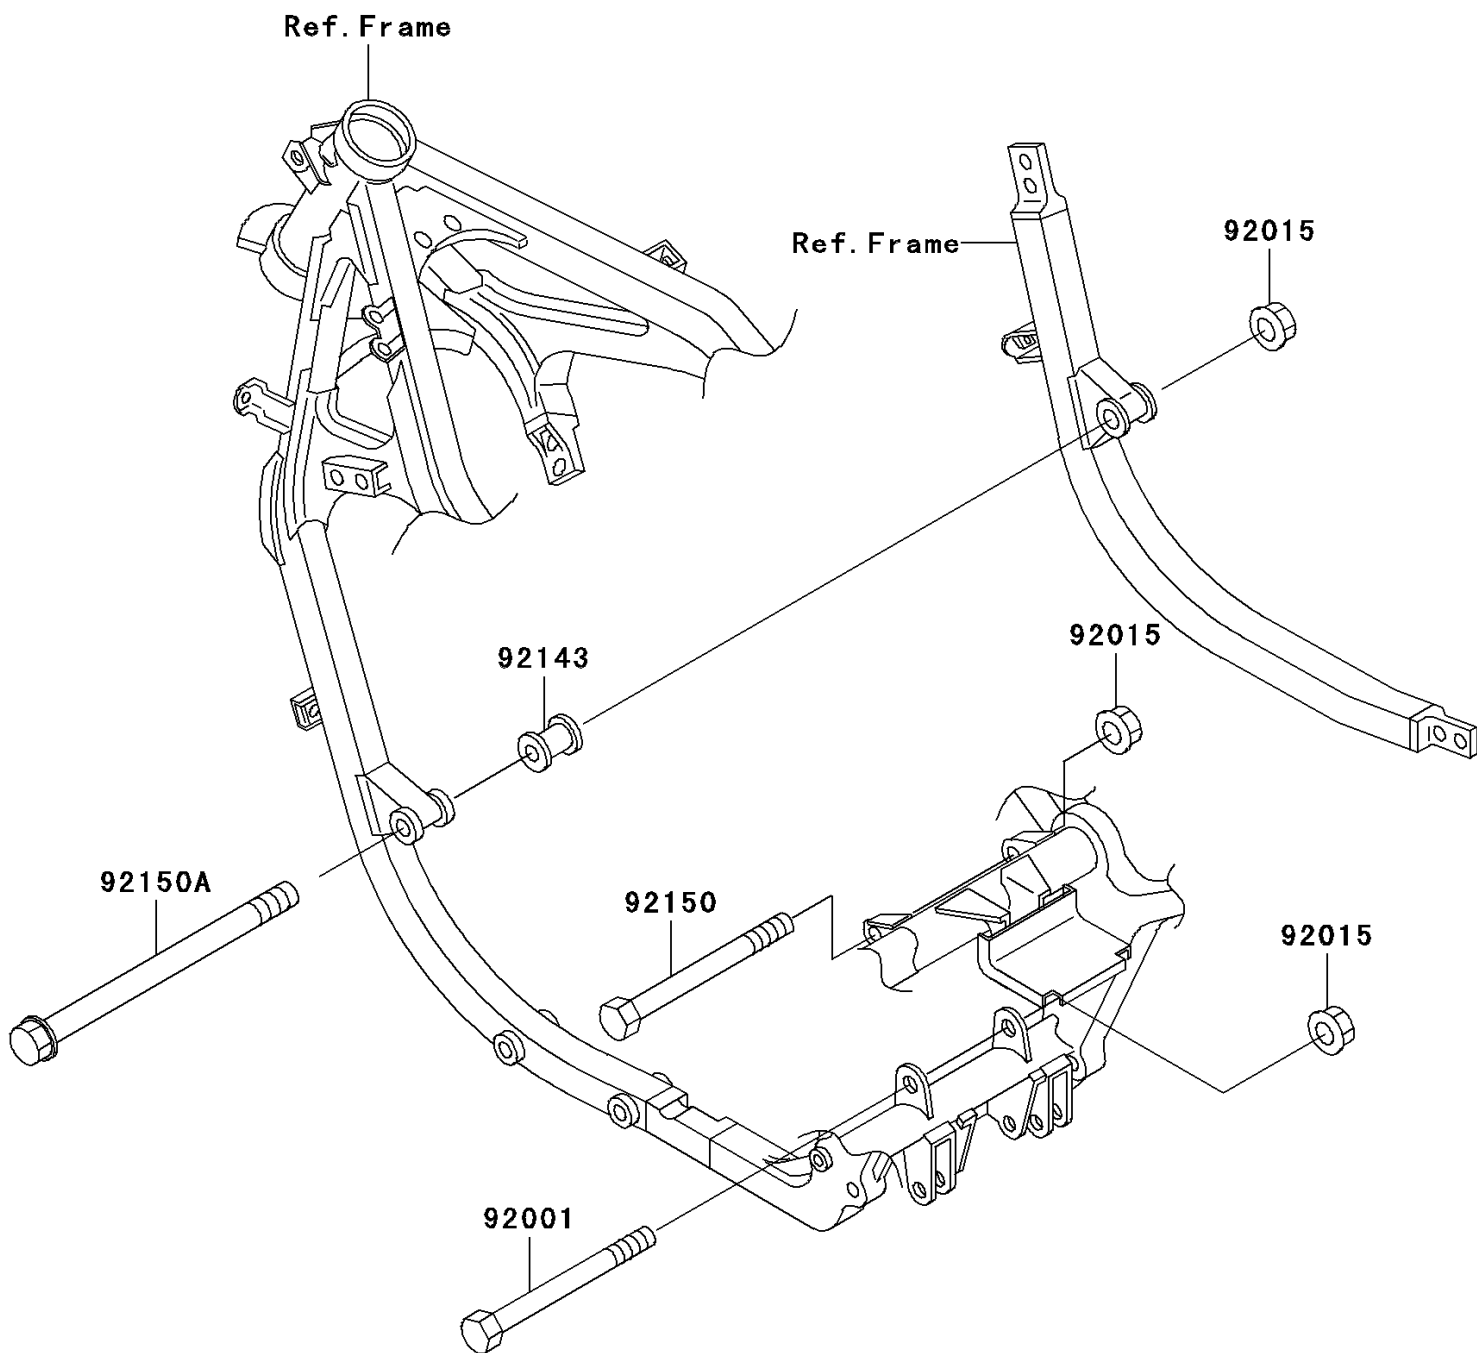

2003 Ninja[®] 500R

PARTS DIAGRAM

Engine Mount

Kawasaki

Let the Good Times Roll[®]

F2122

2003 Ninja[®] 500R

PARTS LIST

Engine Mount

ITEM NAME

PART NUMBER

QUANTITY
