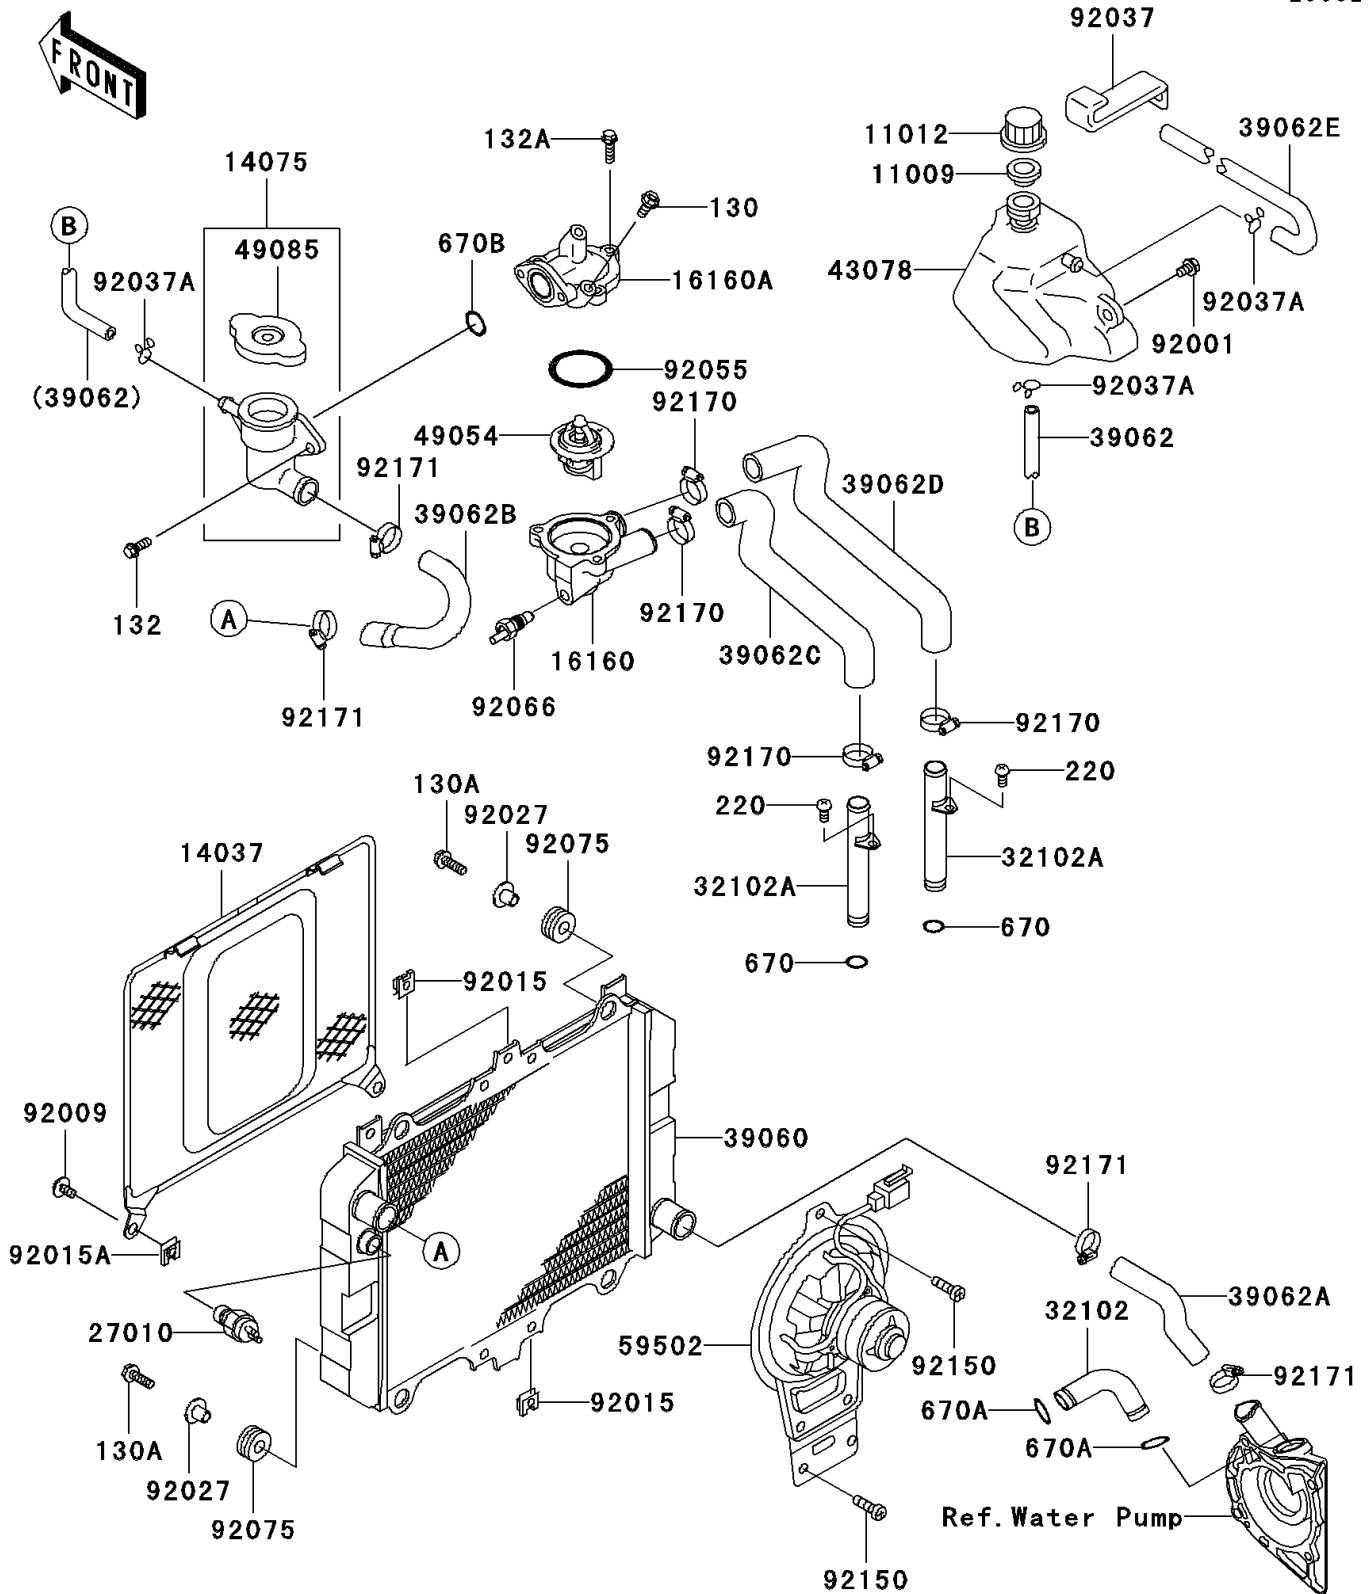

2003 Ninja[®] 500R

PARTS DIAGRAM

Radiator

E3032

2003 Ninja® 500R

PARTS LIST

Radiator

ITEM NAME

PART NUMBER

QUANTITY
