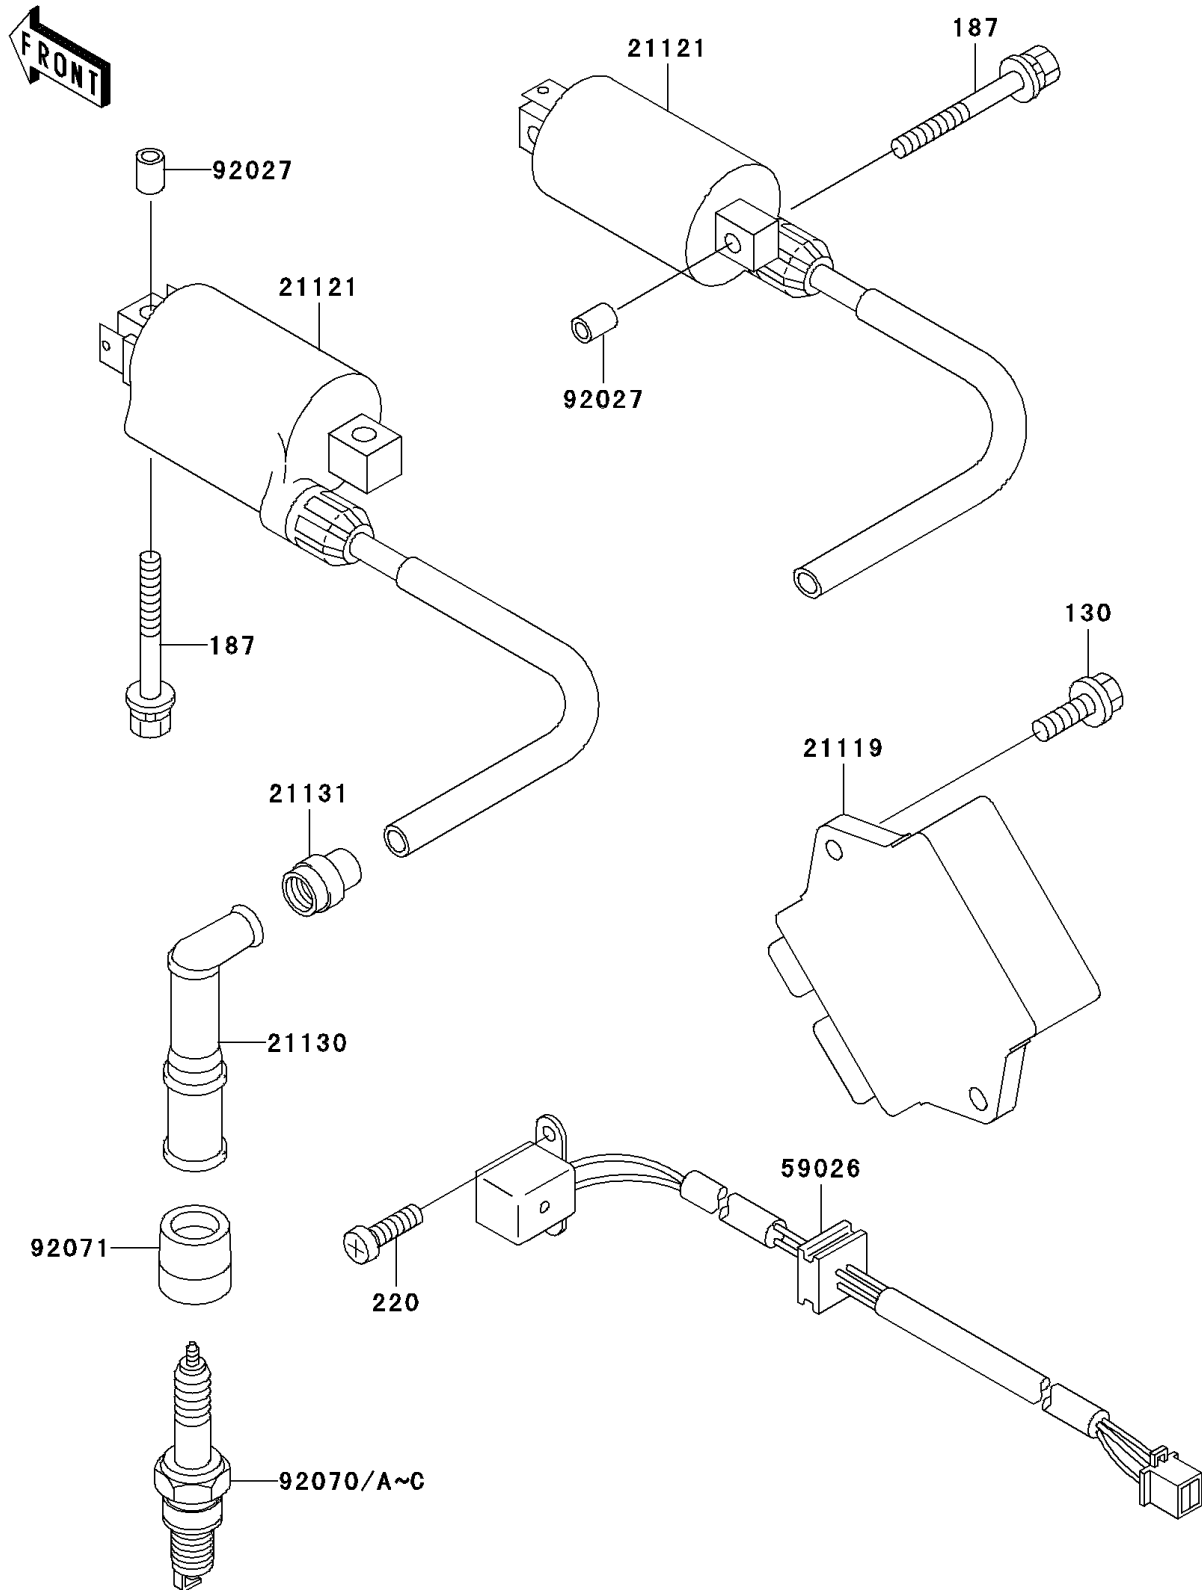

2003 Ninja[®] 500R

PARTS DIAGRAM

Ignition System

E1830

2003 Ninja[®] 500R

PARTS LIST

Ignition System

ITEM NAME

PART NUMBER

QUANTITY
