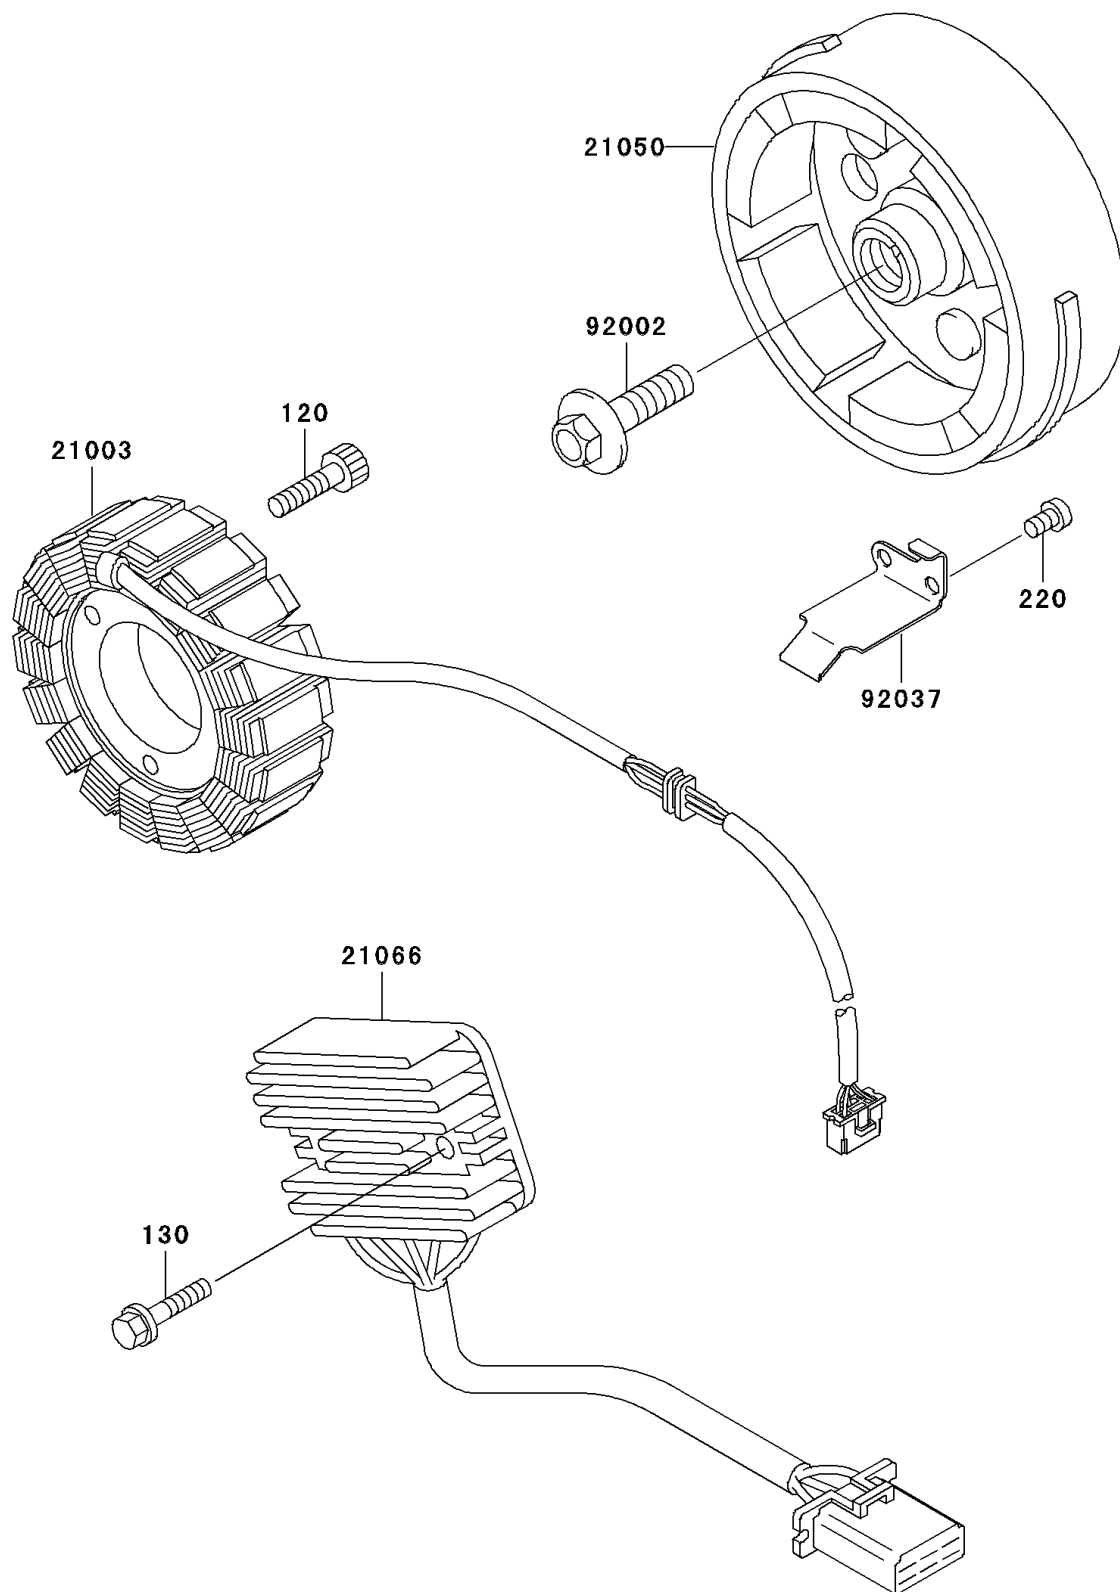

2003 Ninja[®] 500R

PARTS DIAGRAM

Generator

Kawasaki

Let the Good Times Roll[®]

E1810

2003 Ninja[®] 500R

PARTS LIST

Generator

ITEM NAME

PART NUMBER

QUANTITY
