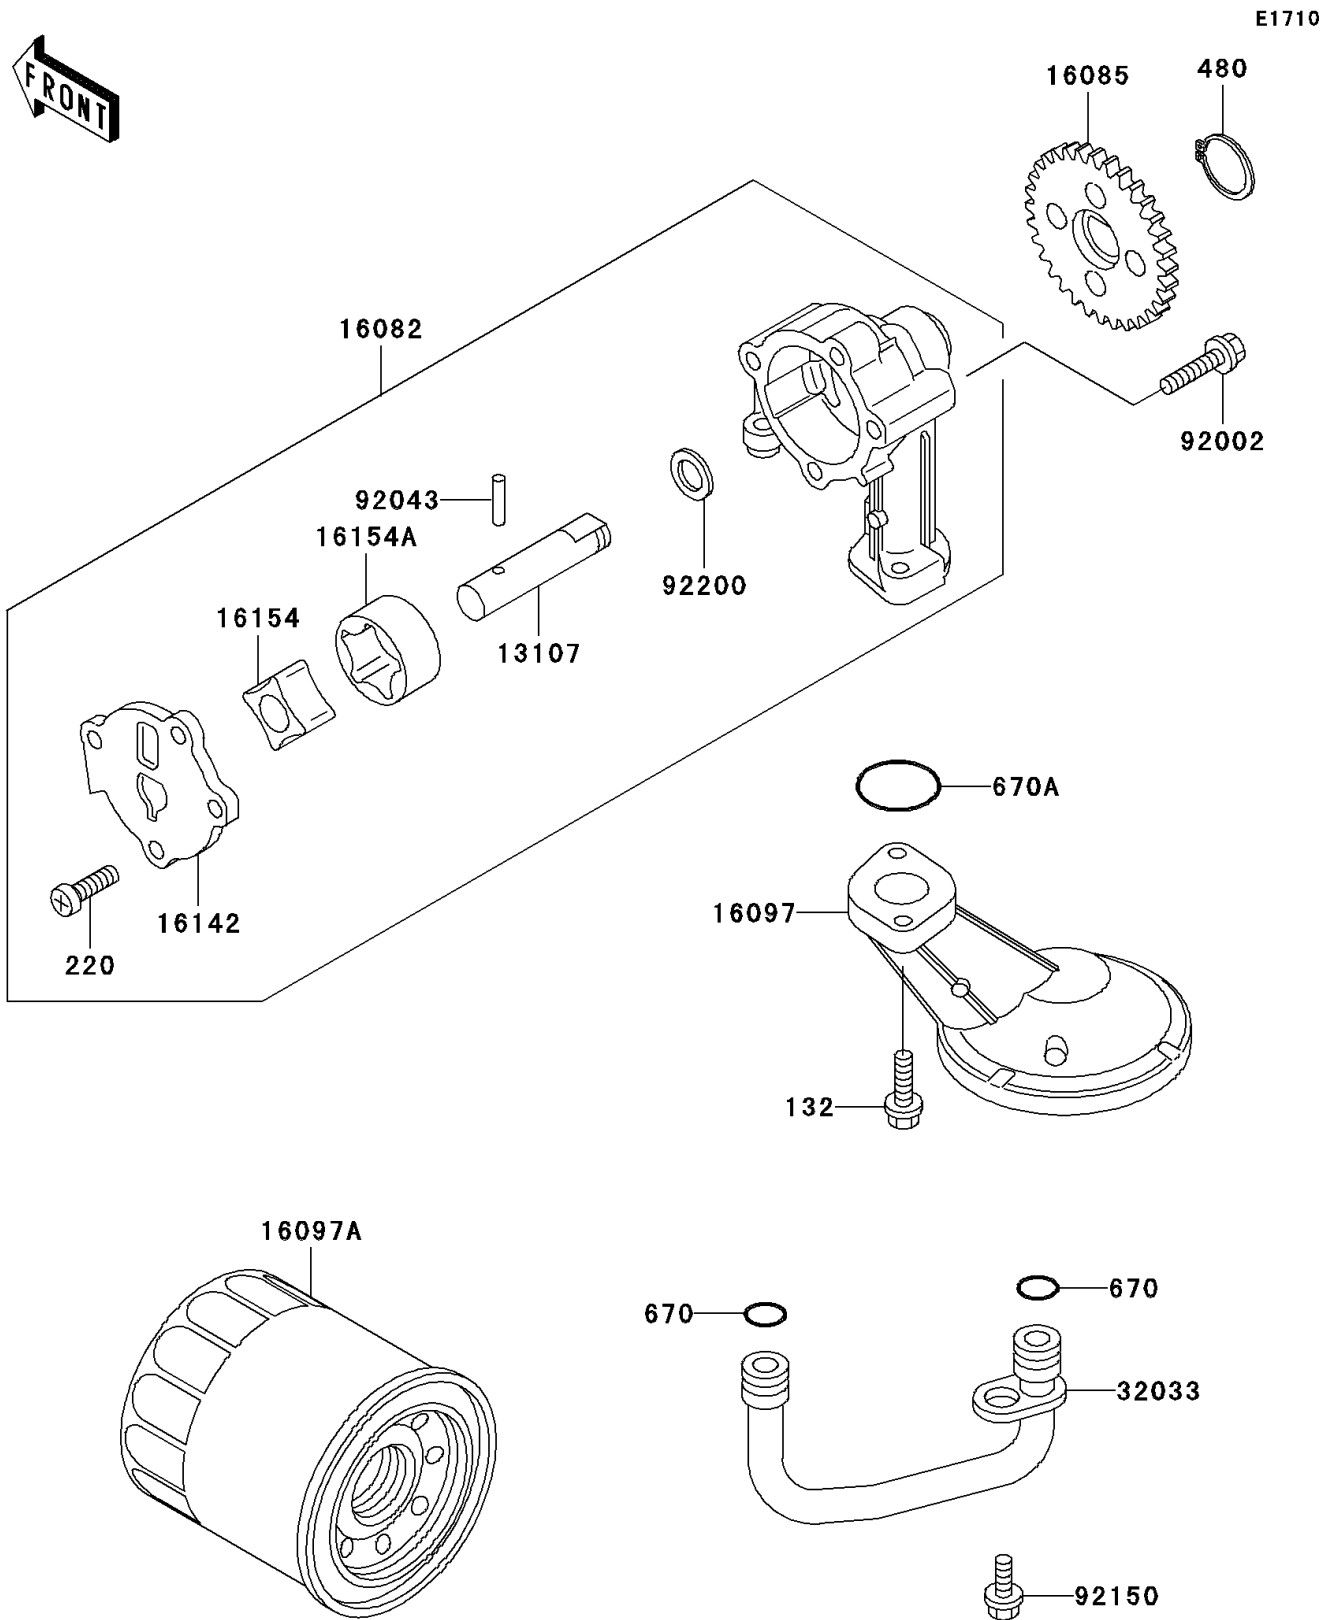

2003 Ninja[®] 500R

PARTS DIAGRAM

Oil Pump/Oil Filter

2003 Ninja® 500R

PARTS LIST

Oil Pump/Oil Filter

ITEM NAME

PART NUMBER

QUANTITY
