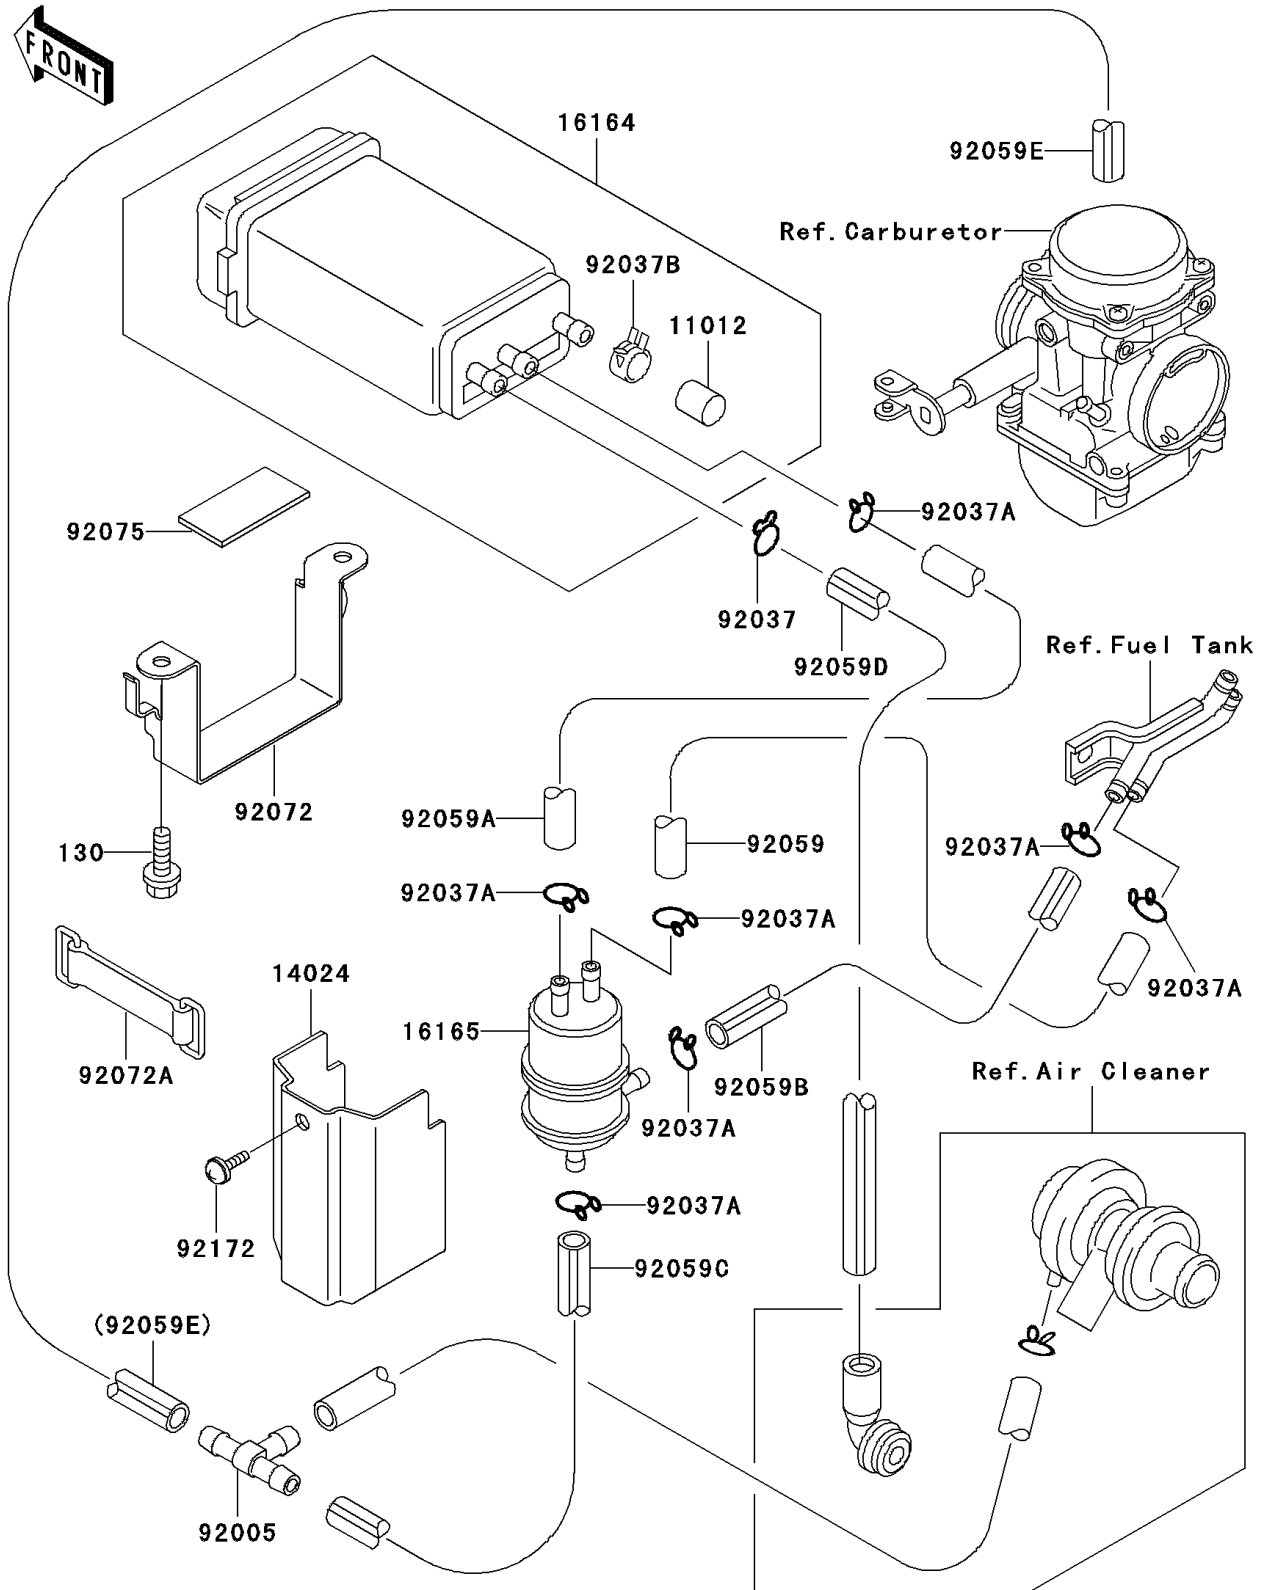

2003 Ninja® 500R

PARTS DIAGRAM

Fuel Evaporative System(CA)

E1650

2003 Ninja[®] 500R

PARTS LIST

Fuel Evaporative System(CA)

ITEM NAME

PART NUMBER

QUANTITY
