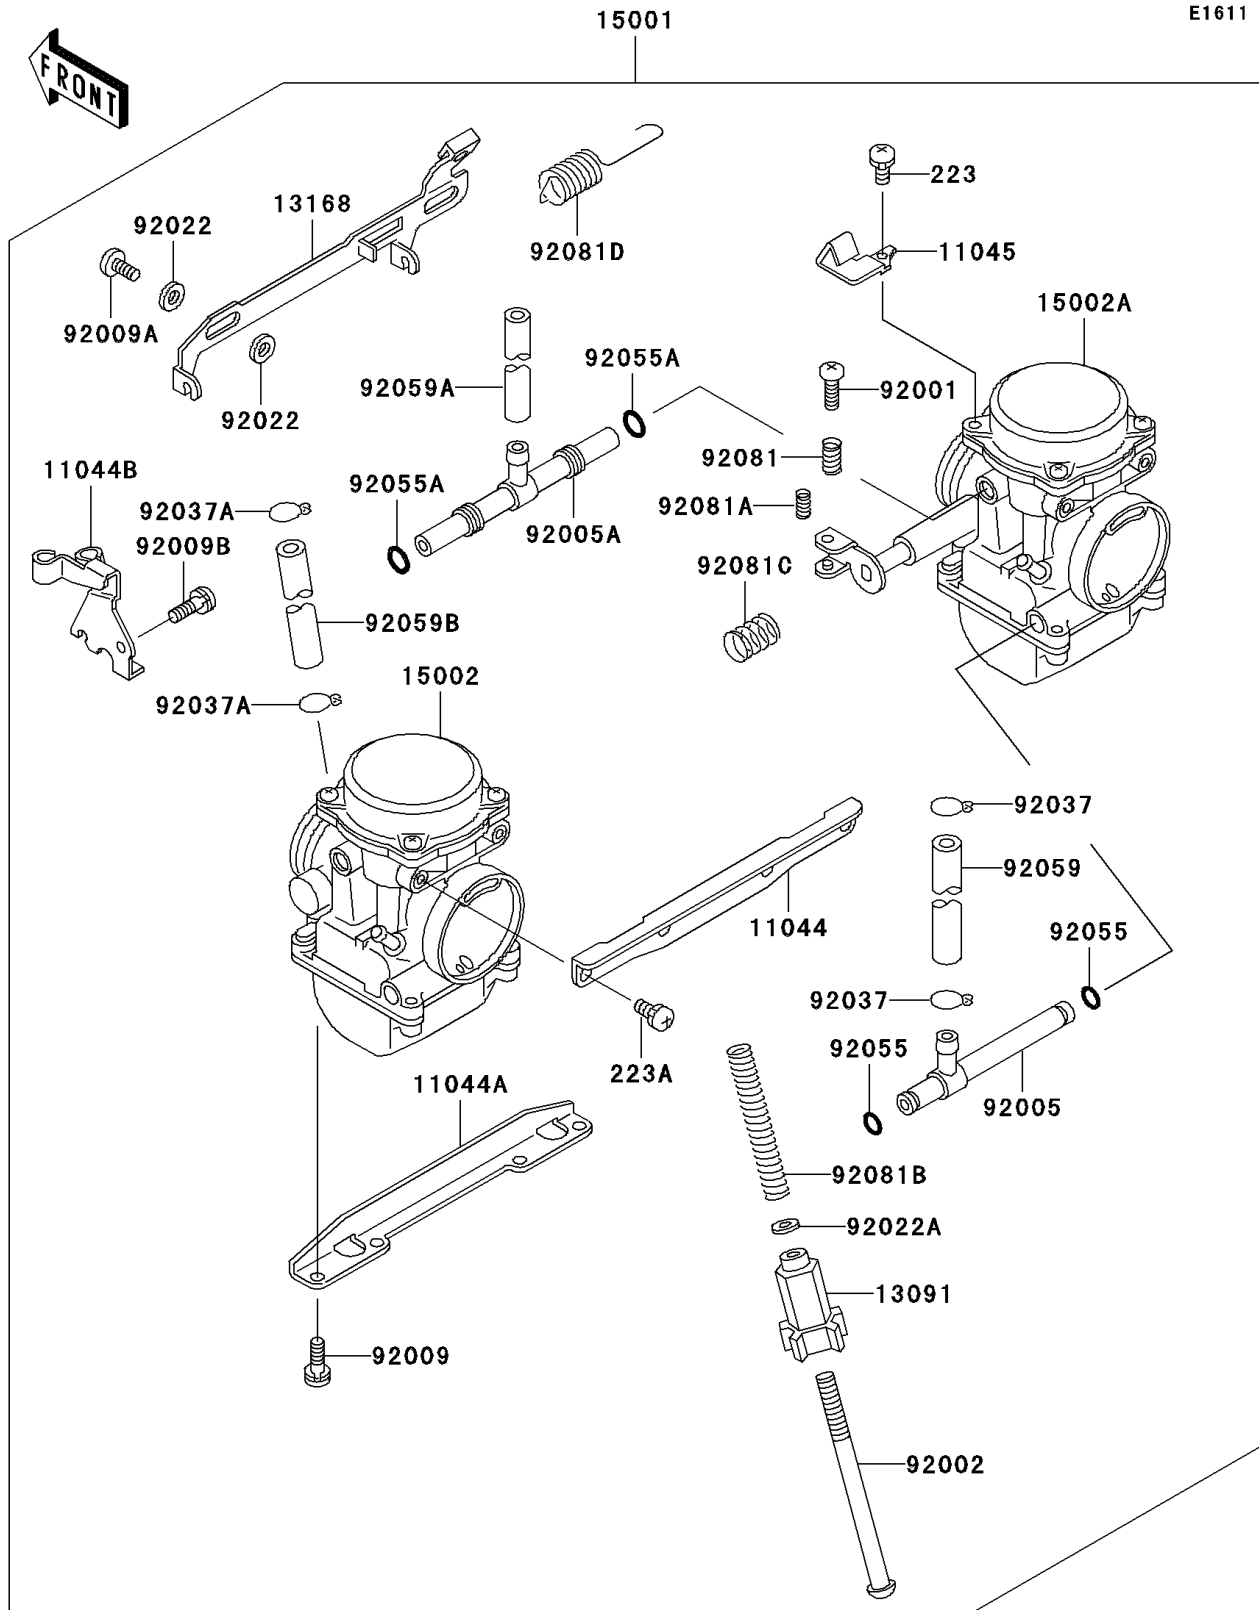

2003 Ninja[®] 500R

PARTS DIAGRAM

Carburetor

2003 Ninja® 500R

PARTS LIST

Carburetor

ITEM NAME

PART NUMBER

QUANTITY
