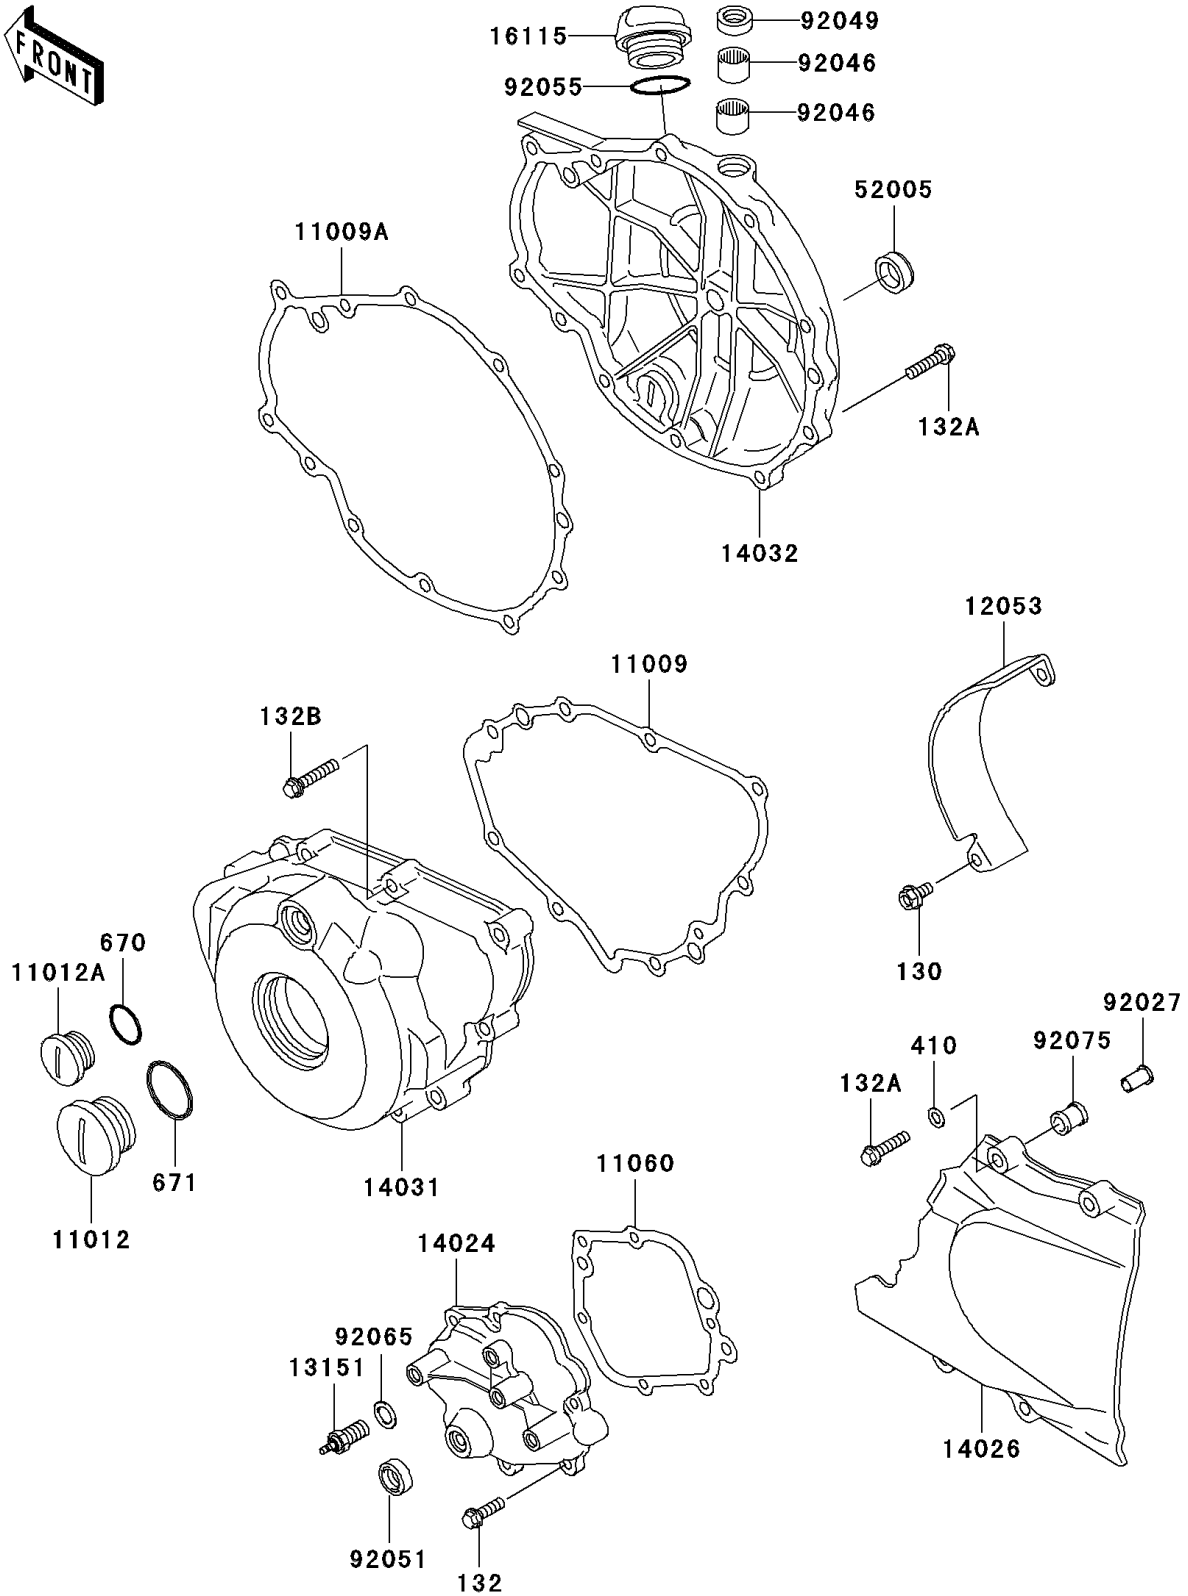

2003 Ninja® 500R

PARTS DIAGRAM

Engine Cover(s)

E1431

2003 Ninja[®] 500R

PARTS LIST

Engine Cover(s)

ITEM NAME

PART NUMBER

QUANTITY
