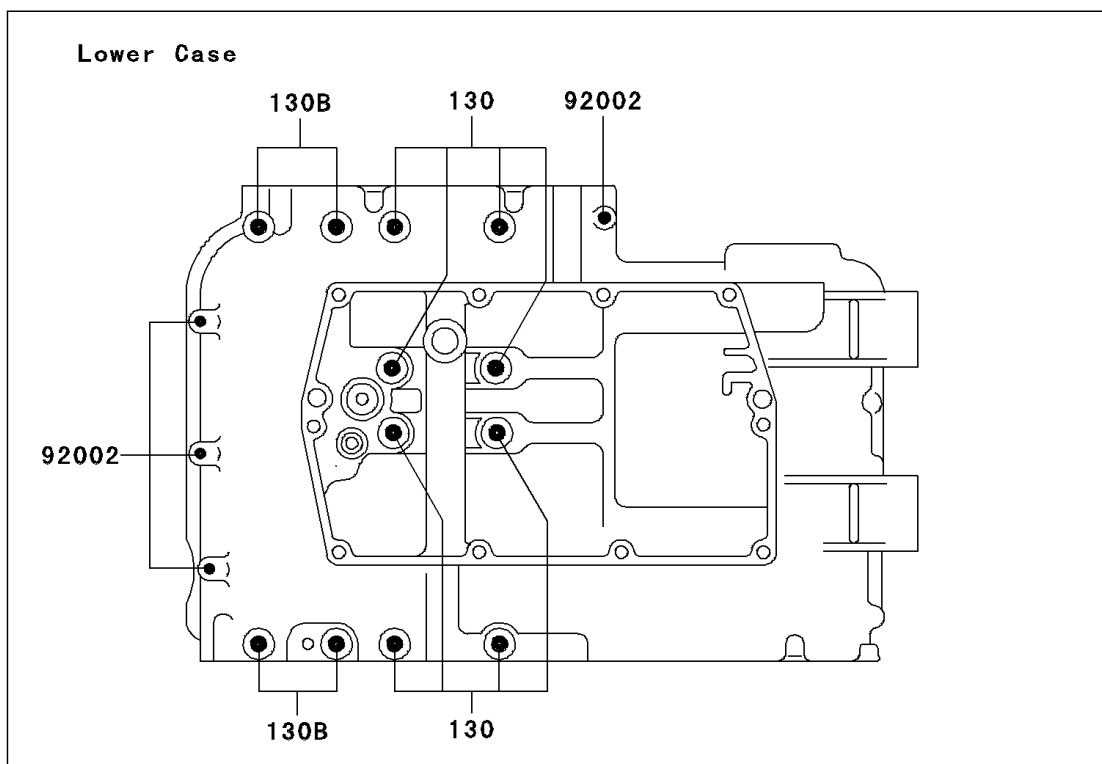

2003 Ninja[®] 500R

PARTS DIAGRAM

Crankcase Bolt Pattern

E1412

2003 Ninja[®] 500R

PARTS LIST

Crankcase Bolt Pattern

ITEM NAME

PART NUMBER

QUANTITY
