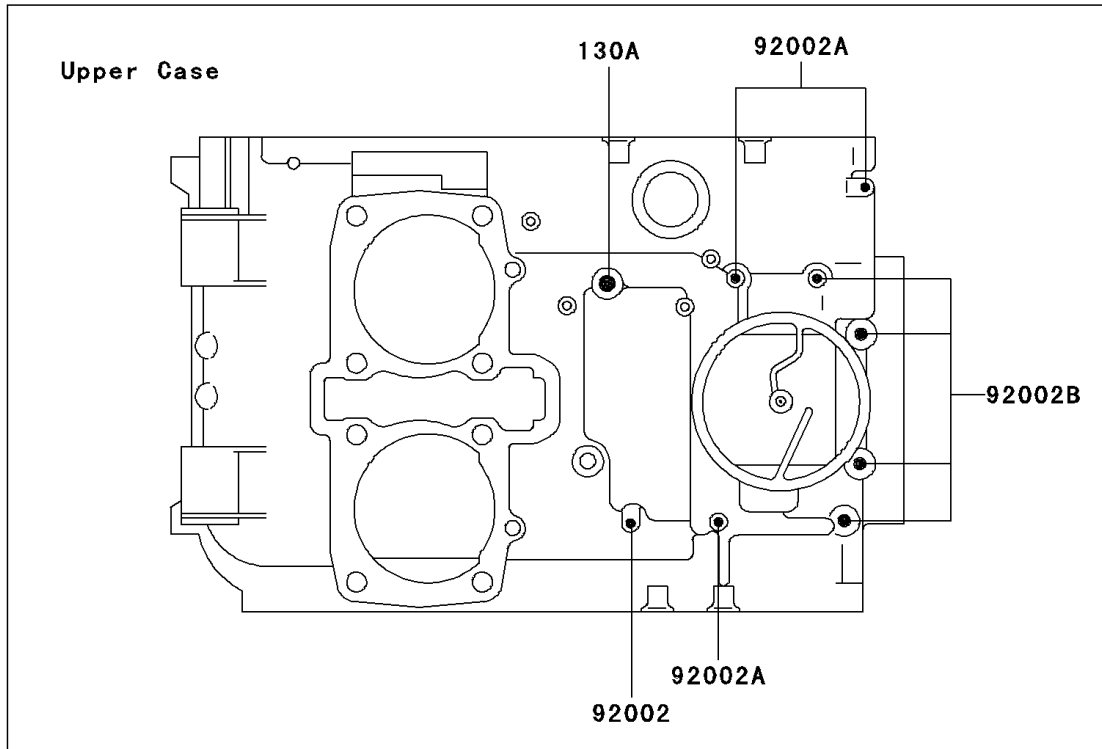

2003 Ninja[®] 500R

PARTS DIAGRAM

Crankcase Bolt Pattern

E1412

2003 Ninja[®] 500R

PARTS LIST

Crankcase Bolt Pattern

ITEM NAME

PART NUMBER

QUANTITY
