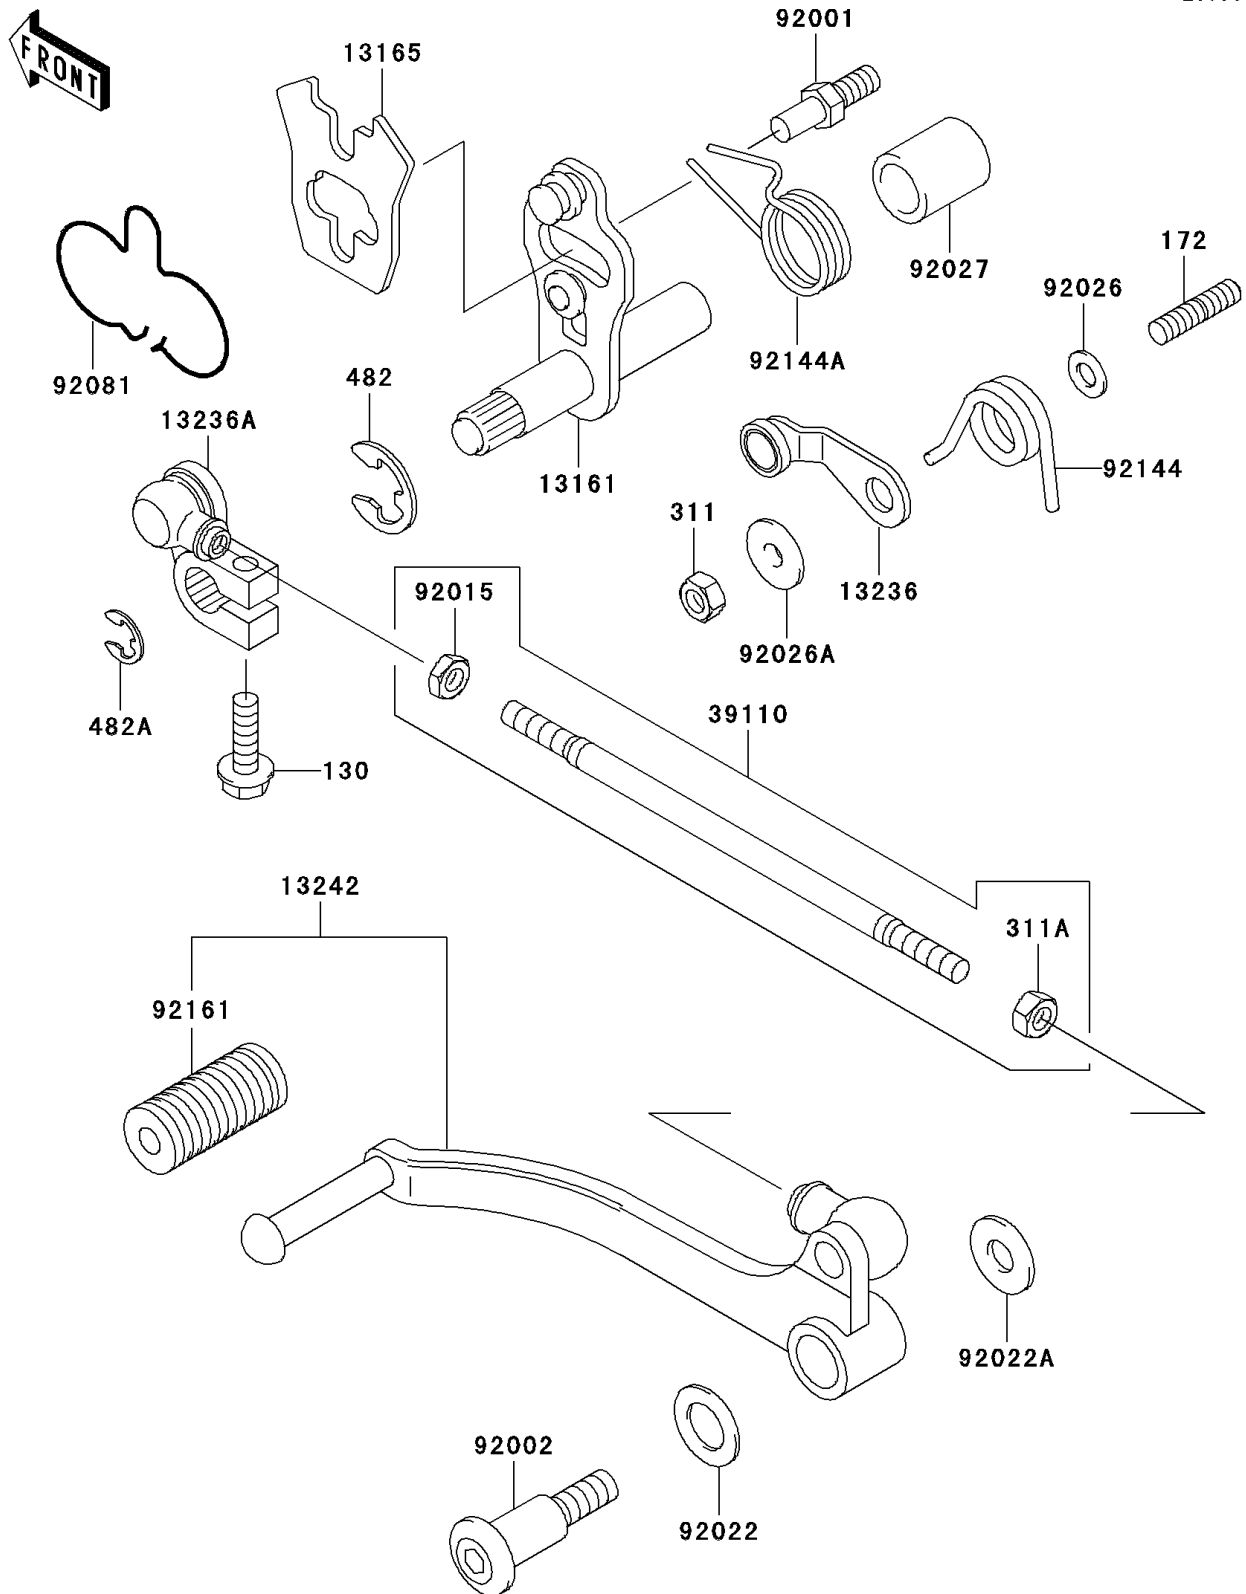

2003 Ninja® 500R

PARTS DIAGRAM

Gear Change Mechanism

E1370

2003 Ninja[®] 500R

PARTS LIST

Gear Change Mechanism

ITEM NAME

PART NUMBER

QUANTITY
