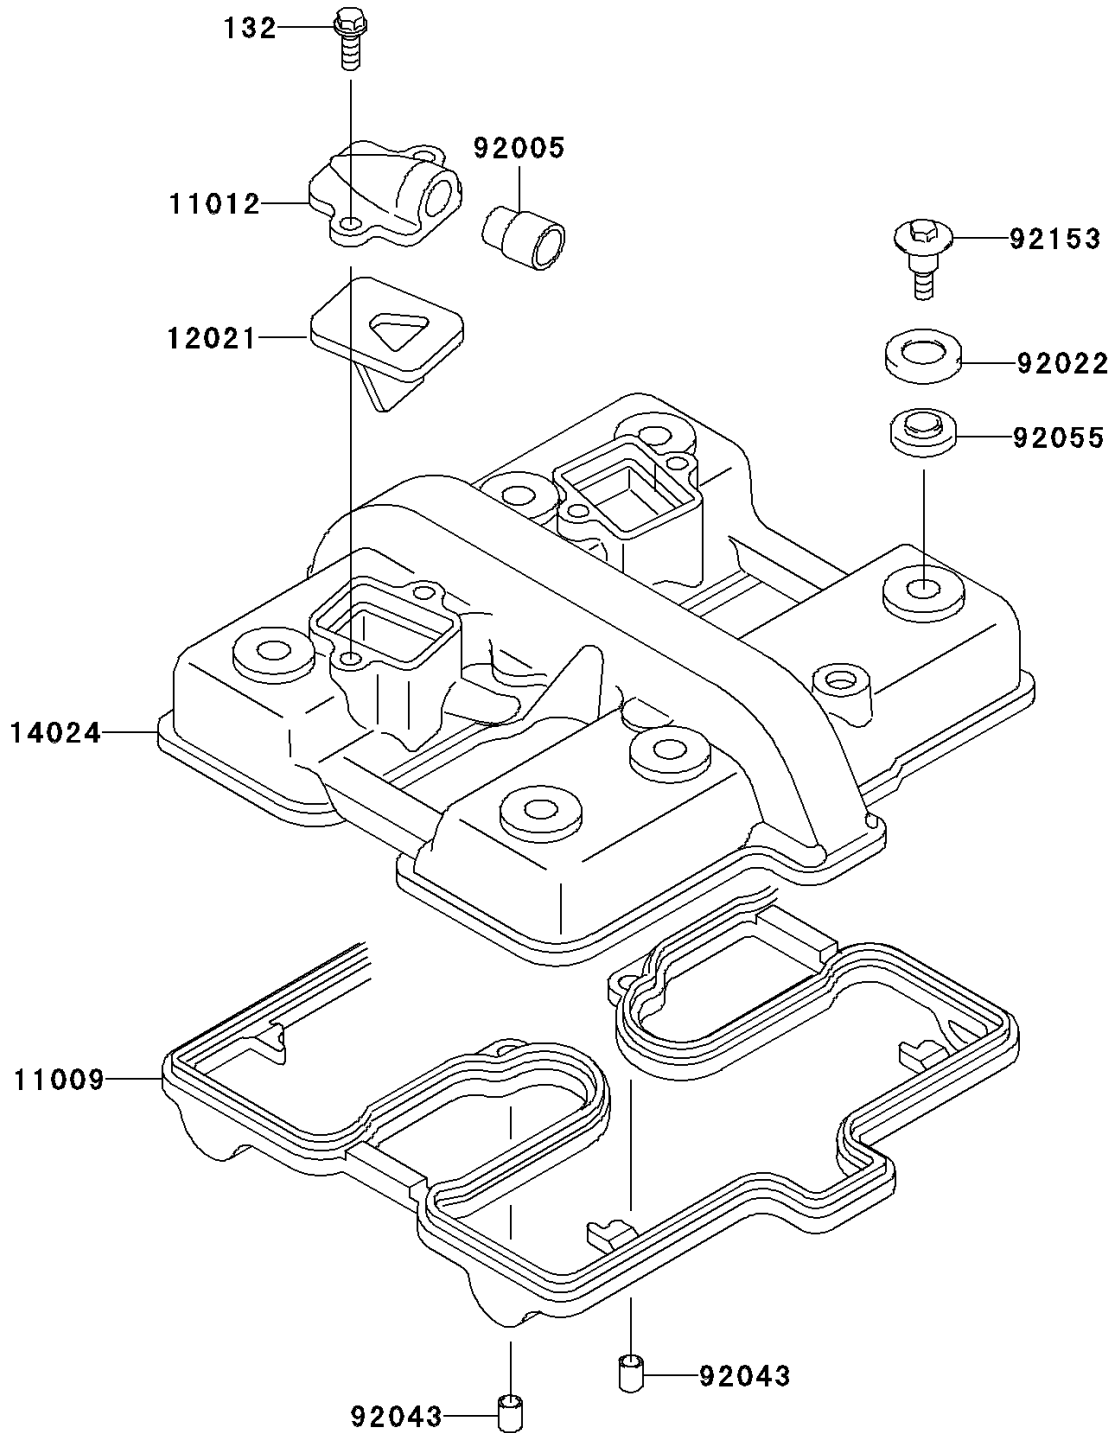

2003 Ninja[®] 500R

PARTS DIAGRAM

Cylinder Head Cover

E1112

2003 Ninja[®] 500R

PARTS LIST

Cylinder Head Cover

ITEM NAME

PART NUMBER

QUANTITY
