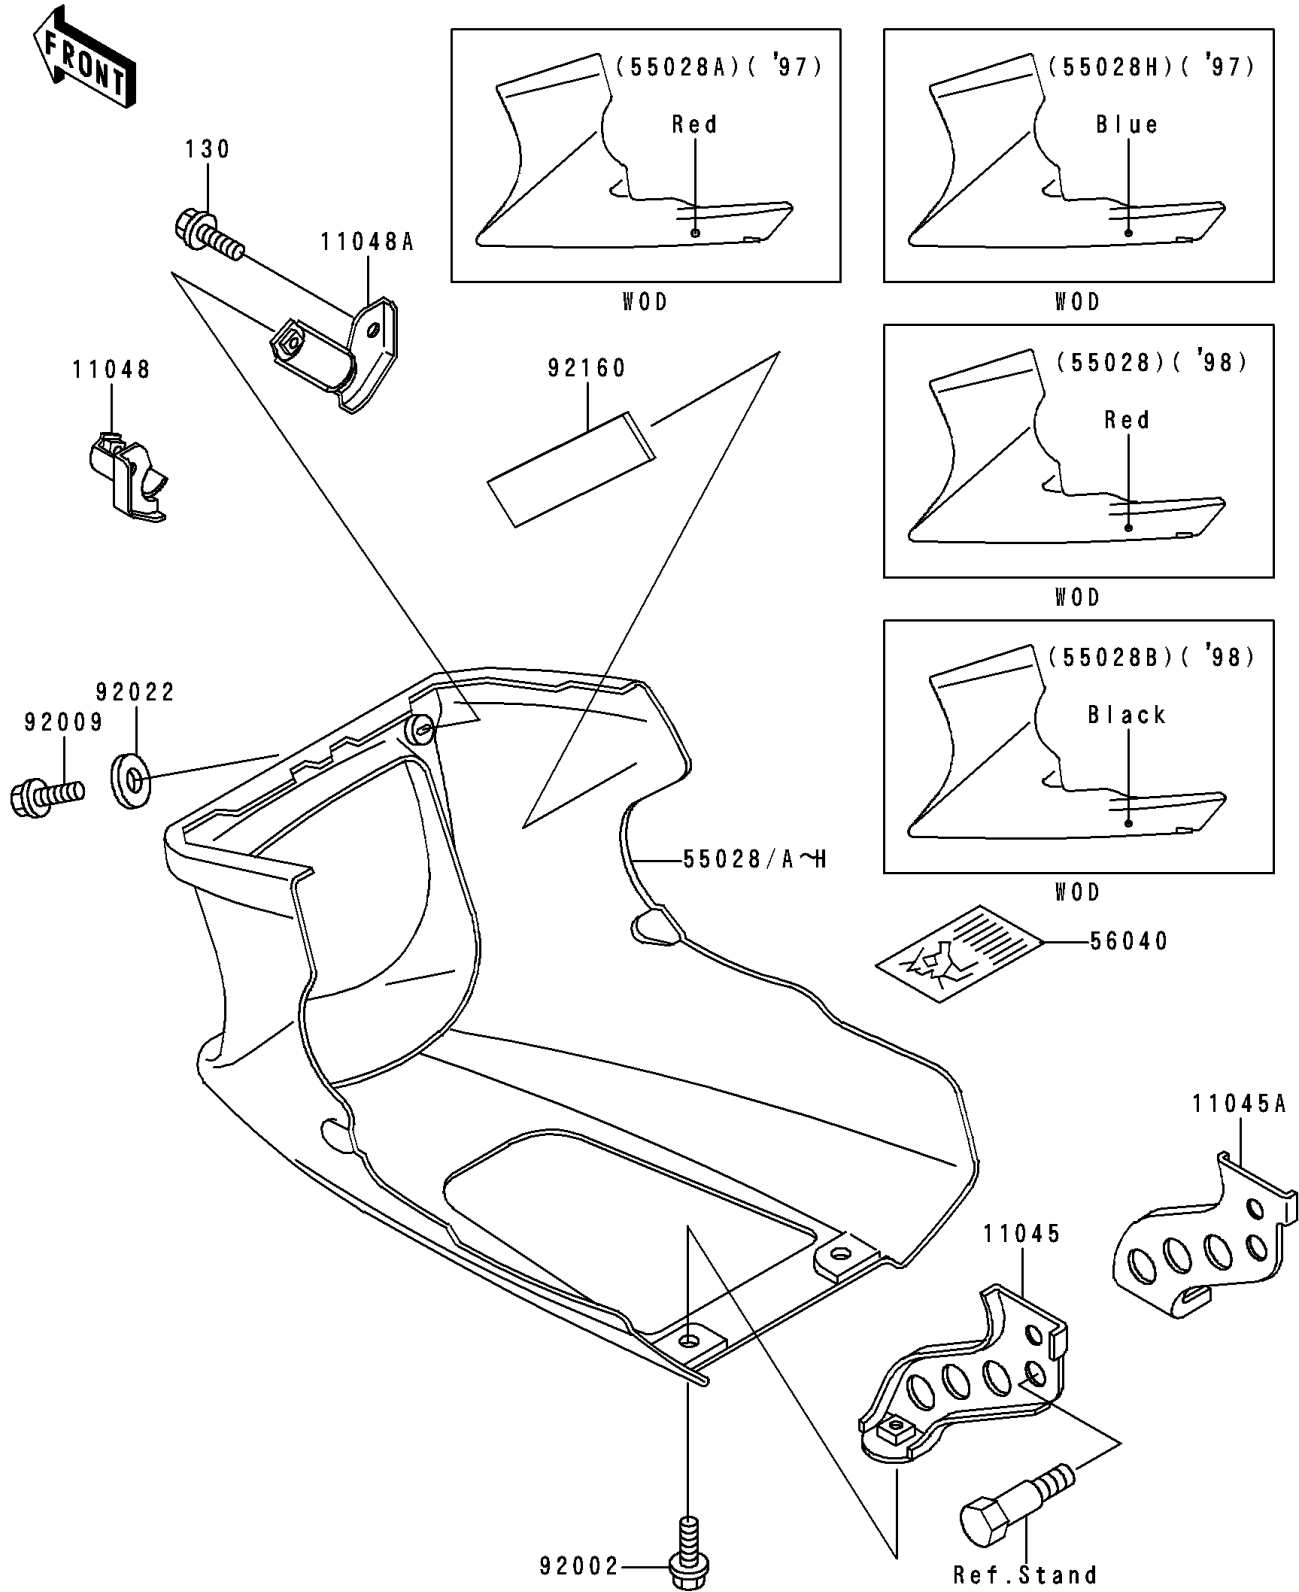

1996 Ninja[®] 500

PARTS DIAGRAM

Cowling Lower

F2872

1996 Ninja® 500

PARTS LIST

Cowling Lower

ITEM NAME	PART NUMBER	QUANTITY
BRACKET,LOWER COWLING,RR,LH (Ref # 11045)	11045-1573	1
BRACKET,LOWER COWLING,RR,RH (Ref # 11045A)	11045-1574	1
BRACKET,LOWER COWLING,FR,LH (Ref # 11048)	11048-1685	1
BRACKET,LOWER COWLING,FR,RH (Ref # 11048A)	11048-1686	1
COWLING,LWR,G.SILVER (Ref # 55028D)	55028-1161-F2	1
COWLING,LWR,P.G.GRAY (Ref # 55028F)	55028-1161-T8	1
BOLT-FLANGED,6X10 (Ref # 130)	130B0610	2
LABEL-WARNING,LOWER COWLING (Ref # 56040)	56040-1251	1
BOLT,6X16 (Ref # 92002)	92002-1188	2
SCREW,6X14,WHITE (Ref # 92009)	92009-1287	2
WASHER,6.5X16X1.0 (Ref # 92022)	92022-1654	2
DAMPER (Ref # 92160)	92160-1323	1