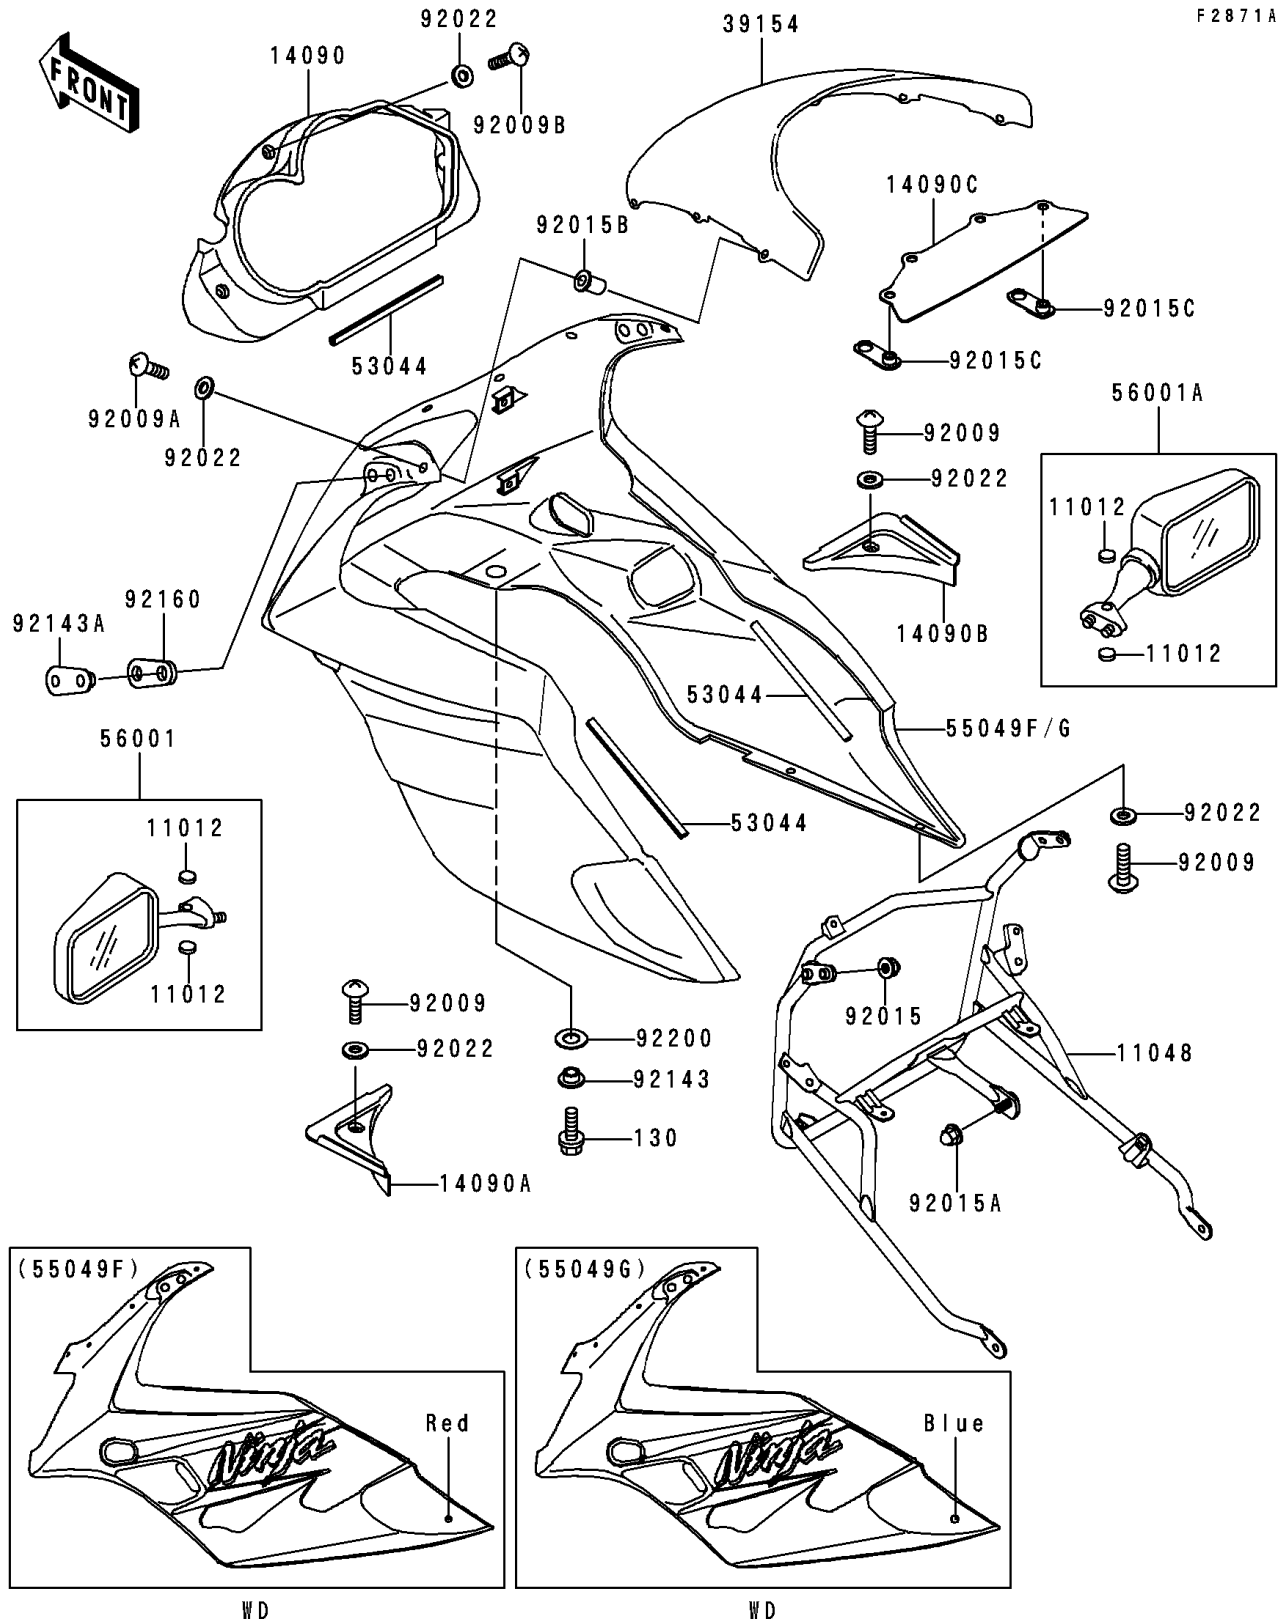

1995 Ninja® 500

PARTS DIAGRAM

Cowling(EX500-D2)

Kawasaki

Let the Good Times Roll®

F2871A

1995 Ninja[®] 500

PARTS LIST

Cowling(EX500-D2)

ITEM NAME

PART NUMBER

QUANTITY
