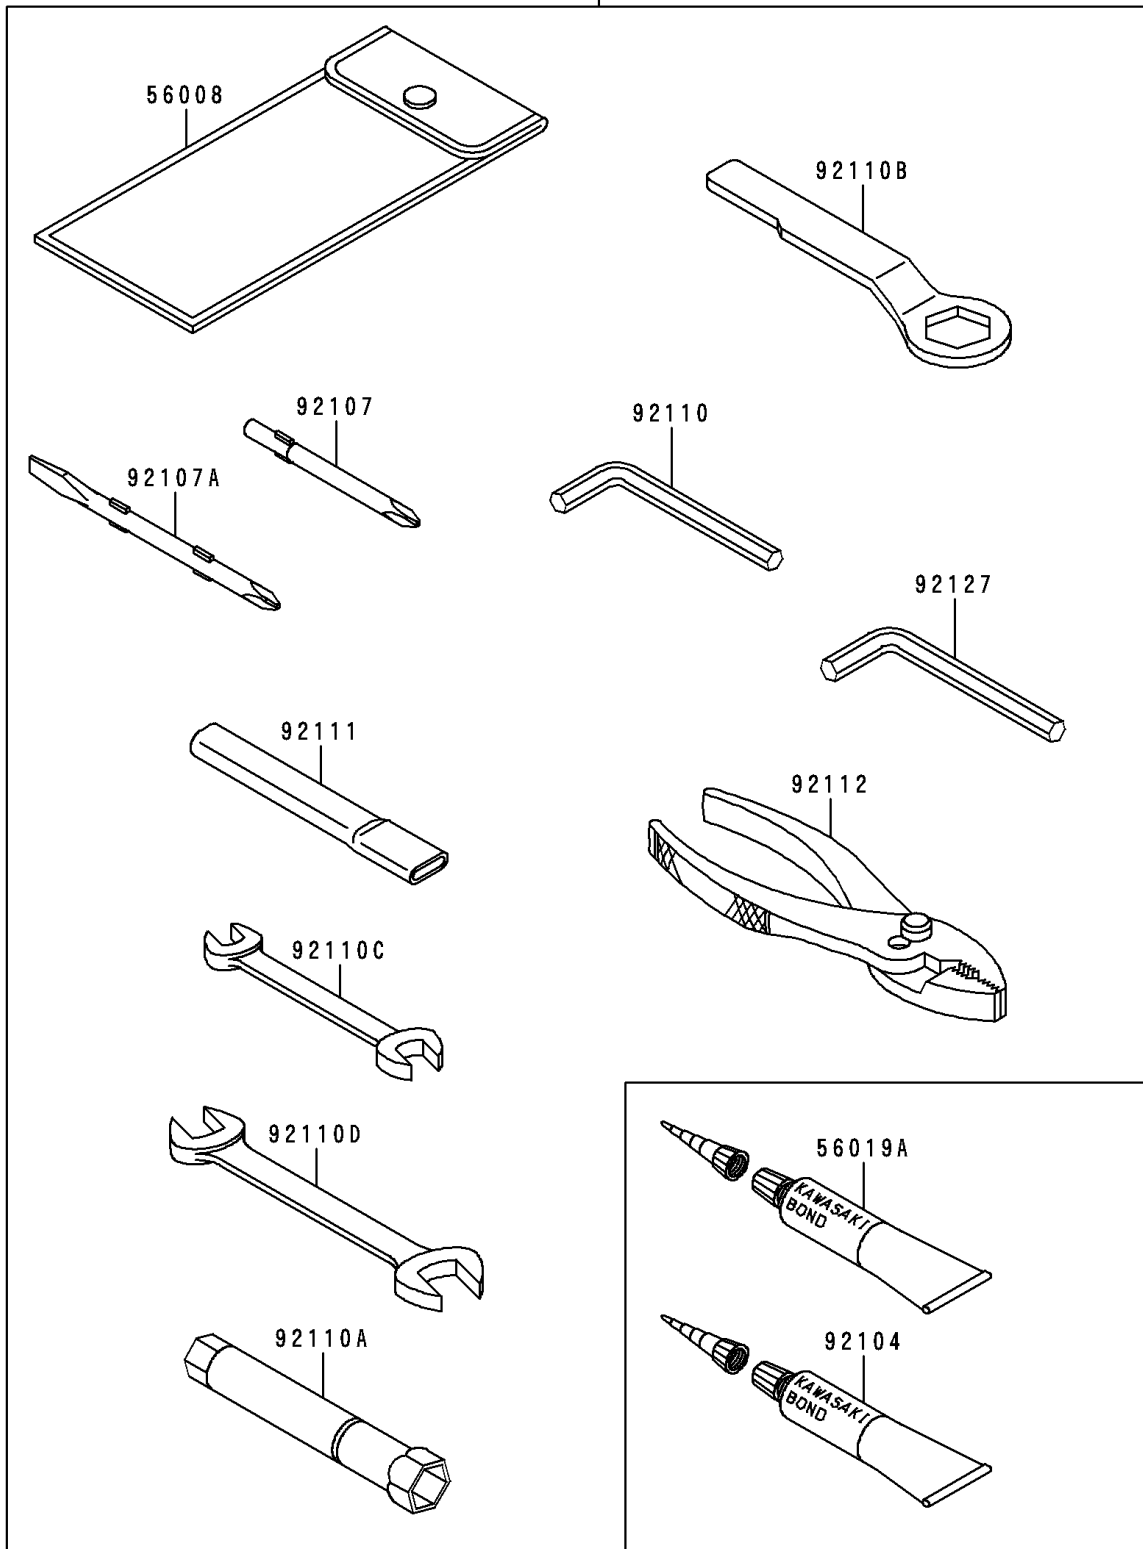

1996 Ninja[®] 500

PARTS DIAGRAM

Owner's Tools

56007

F2810

1996 Ninja[®] 500

PARTS LIST

Owner's Tools

Kawasaki

Let the Good Times Roll[®]

ITEM NAME	PART NUMBER	QUANTITY
TOOL-KIT (Ref # 56007)	56007-1386	1
BAG,TOOL (Ref # 56008)	56008-1075	1
THREE BOND TB1211,HT/RS,WHITE (Ref # 56019A)	56019-120	1
GASKET-LIQUID,TUBE,100G,SILVER (Ref # 92104)	92104-002	1
TOOL-DRIVER,#3PHILLIPS (Ref # 92107)	92107-005	1
TOOL-DRIVER,#2PHILLIPS (Ref # 92107A)	92107-1053	1
TOOL-WRENCH,ALLEN,5MM (Ref # 92110)	92110-1015	1
TOOL-WRENCH,BOX,18MM (Ref # 92110A)	92110-1110	1
TOOL-WRENCH,BOX END,24MM (Ref # 92110B)	92110-1150	1
TOOL-WRENCH,OPEN END,10X12 (Ref # 92110C)	92110-1152	1
TOOL-WRENCH,OPEN END,14X17 (Ref # 92110D)	92110-1153	1
TOOL-BAR,BOX END WRENCH (Ref # 92111)	92111-1051	1
TOOL-PLIERS (Ref # 92112)	92112-003	1
TOOL-WRENCH,ALLEN,6MM (Ref # 92127)	92127-003	1