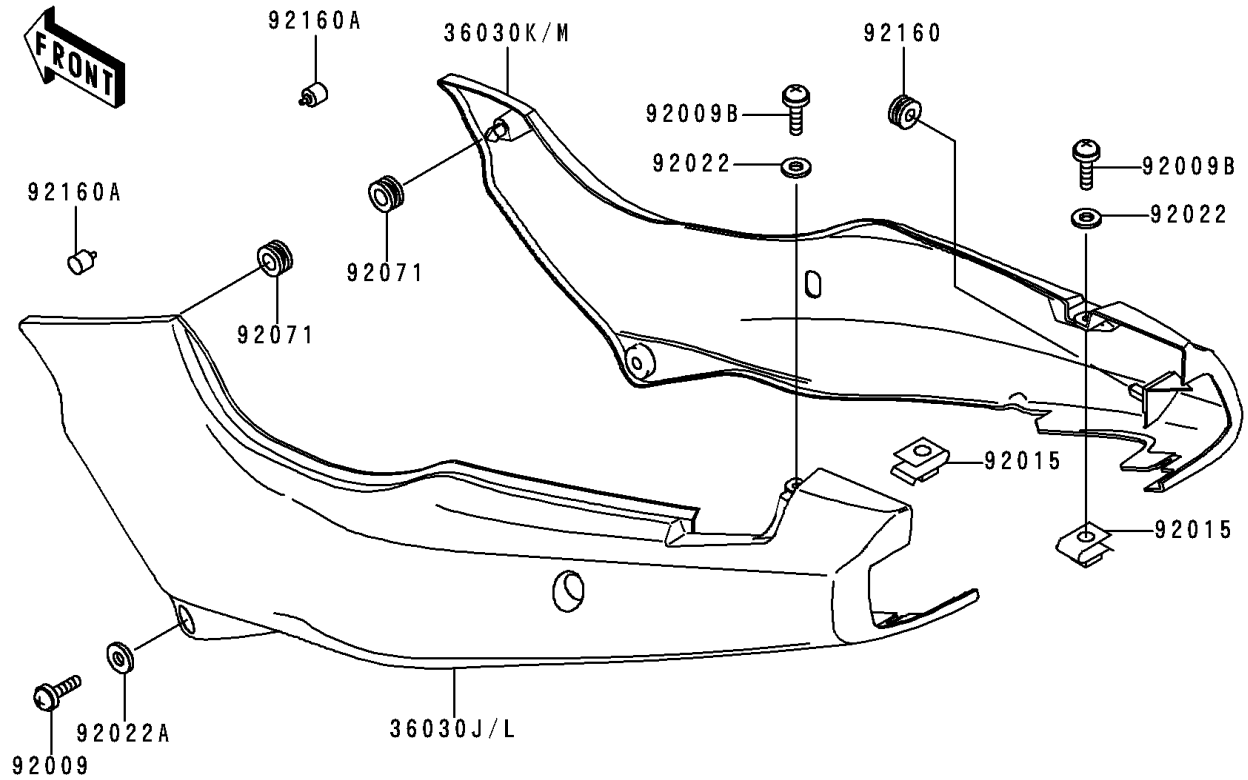

1995 Ninja® 500

PARTS DIAGRAM

Side Covers/Chain Cover(EX500-D2)

F 2610A

WD

WD

1995 Ninja[®] 500

PARTS LIST

Side Covers/Chain Cover(EX500-D2)

ITEM NAME

PART NUMBER

QUANTITY
