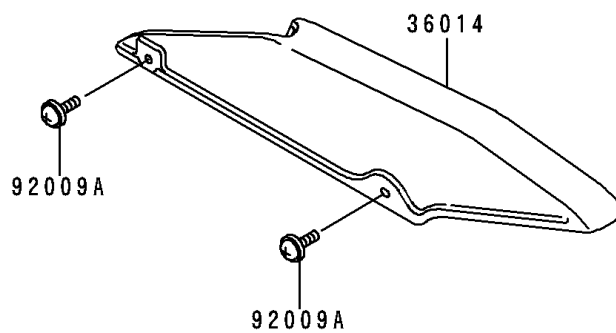

1995 Ninja® 500

PARTS DIAGRAM

Side Covers/Chain Cover(EX500-D2)

F 2610A

WD

WD

1995 Ninja[®] 500

PARTS LIST

Side Covers/Chain Cover(EX500-D2)

ITEM NAME

PART NUMBER

QUANTITY
