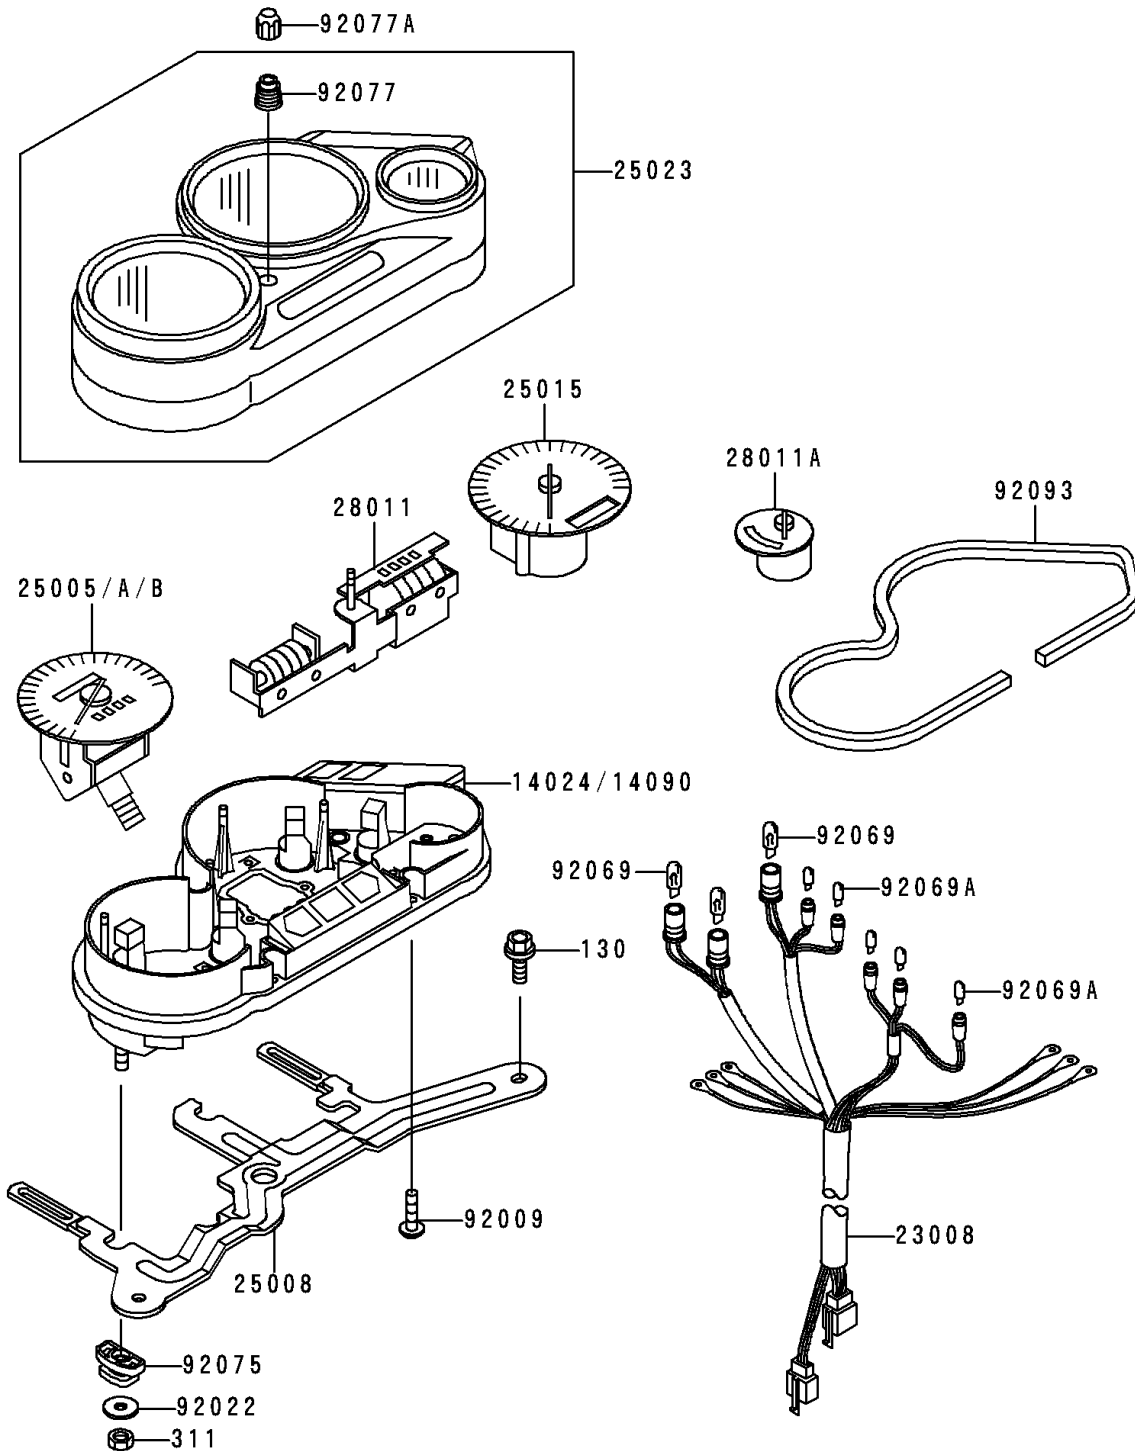

1995 Ninja[®] 500

PARTS DIAGRAM

Meter(s)

F2530

1995 Ninja[®] 500

PARTS LIST

Meter(s)

ITEM NAME

PART NUMBER

QUANTITY
