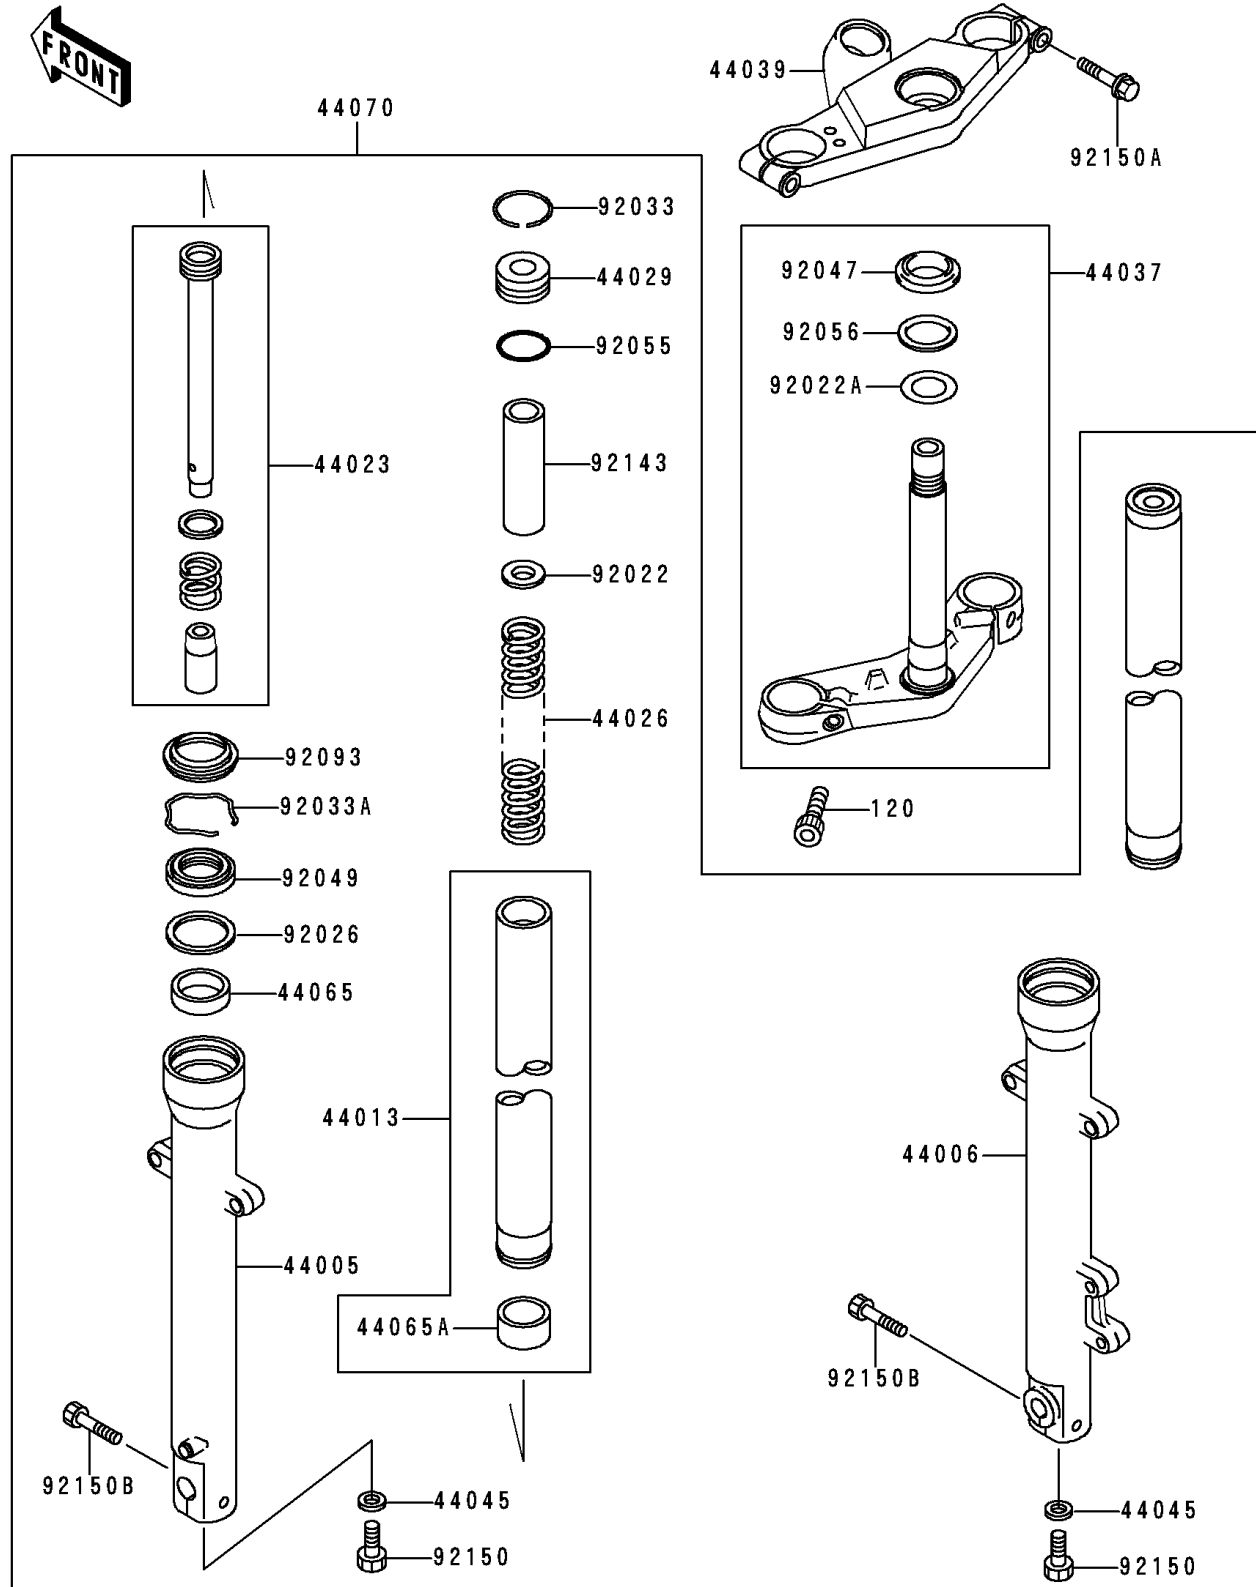

1998 Ninja[®] 500R

PARTS DIAGRAM

Front Fork

F2340

1998 Ninja[®] 500R

PARTS LIST

Front Fork

ITEM NAME

PART NUMBER

QUANTITY
