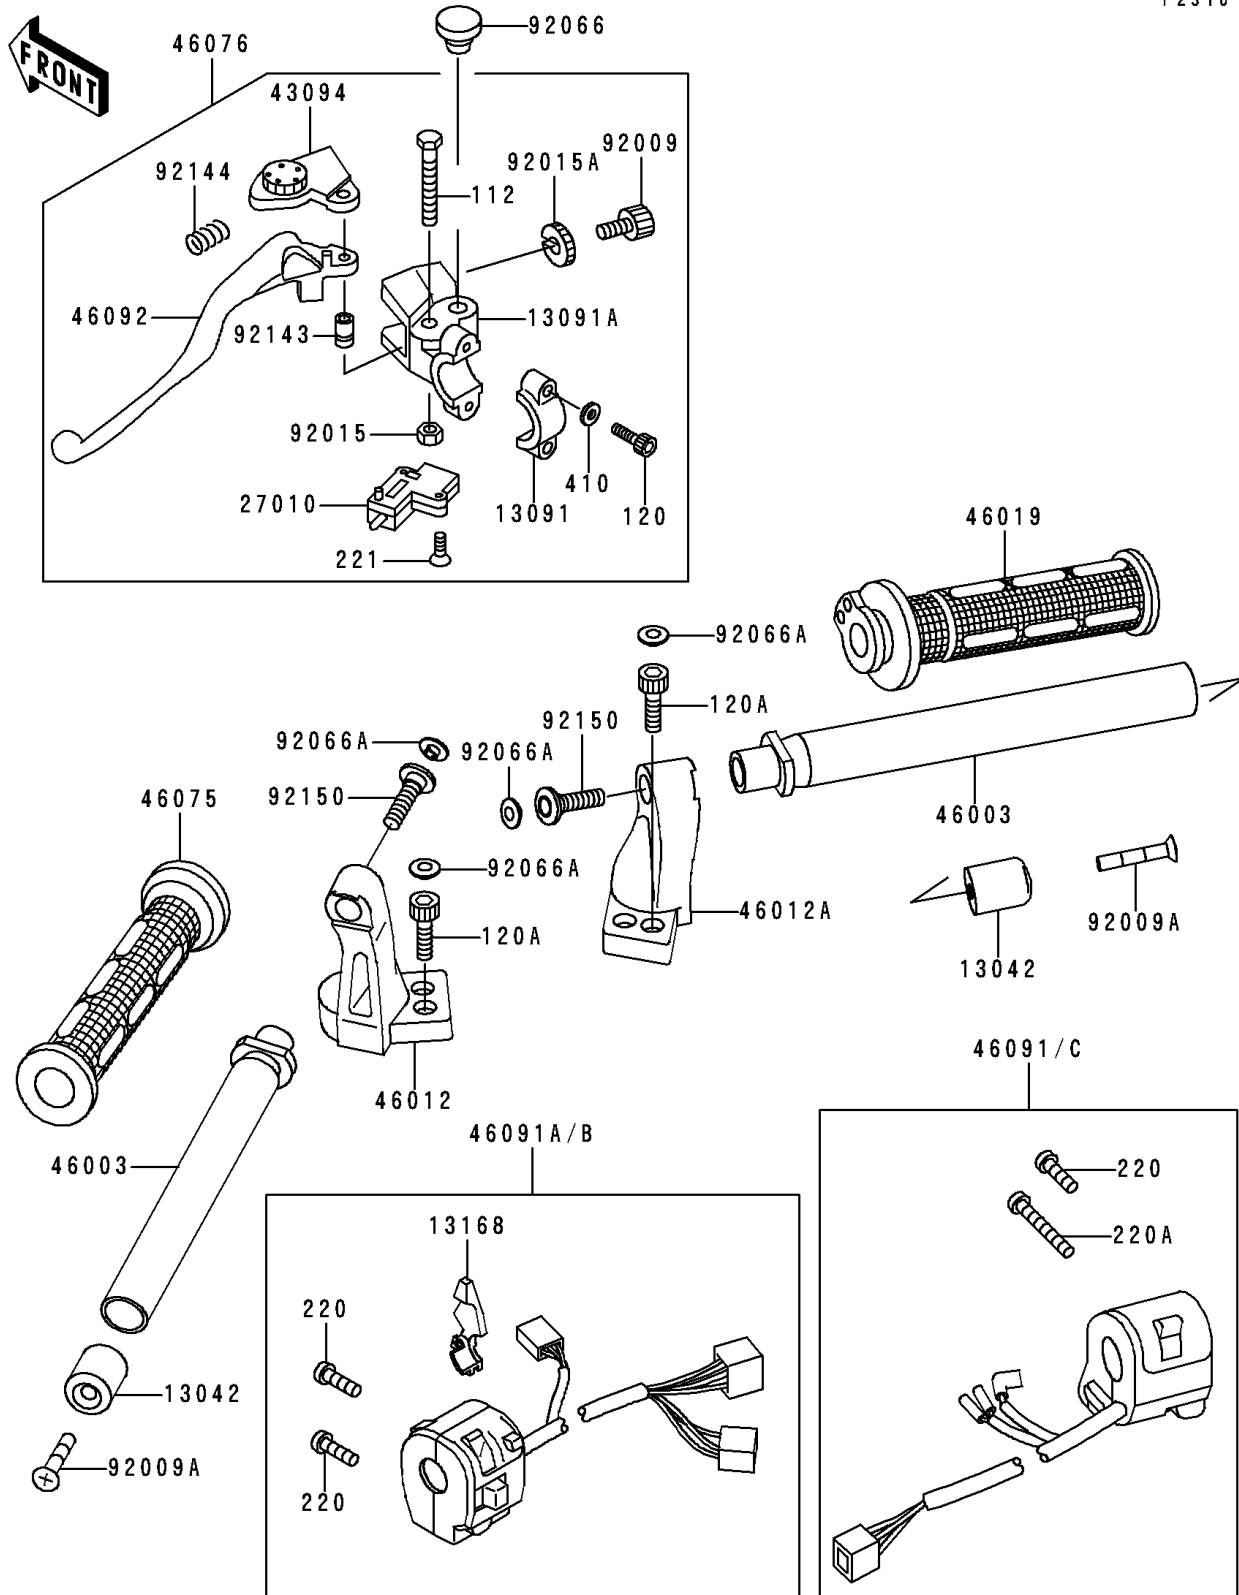

1995 Ninja[®] 500

PARTS DIAGRAM

Handlebar

F 2310

1995 Ninja[®] 500

PARTS LIST

Handlebar

ITEM NAME

PART NUMBER

QUANTITY
