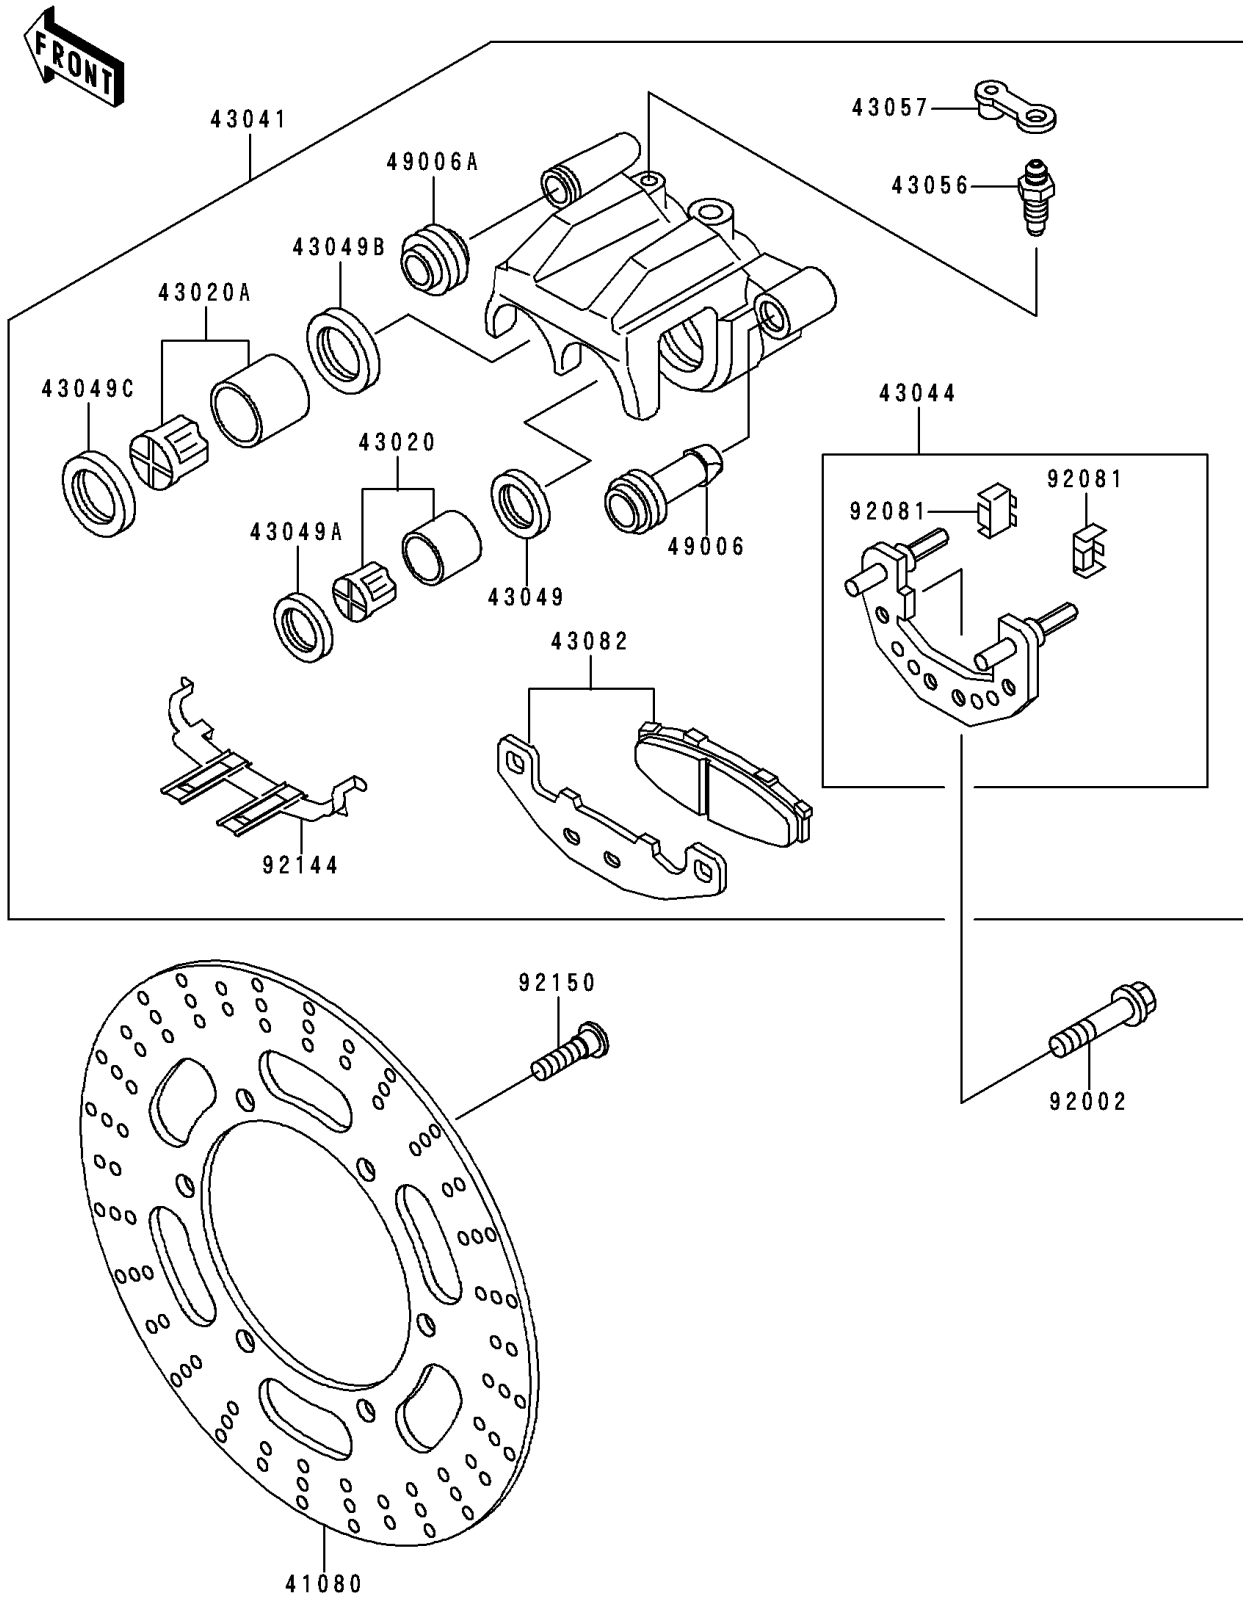

1995 Ninja[®] 500

PARTS DIAGRAM

Front Brake

F2292

1995 Ninja[®] 500

PARTS LIST

Front Brake

ITEM NAME

PART NUMBER

QUANTITY
