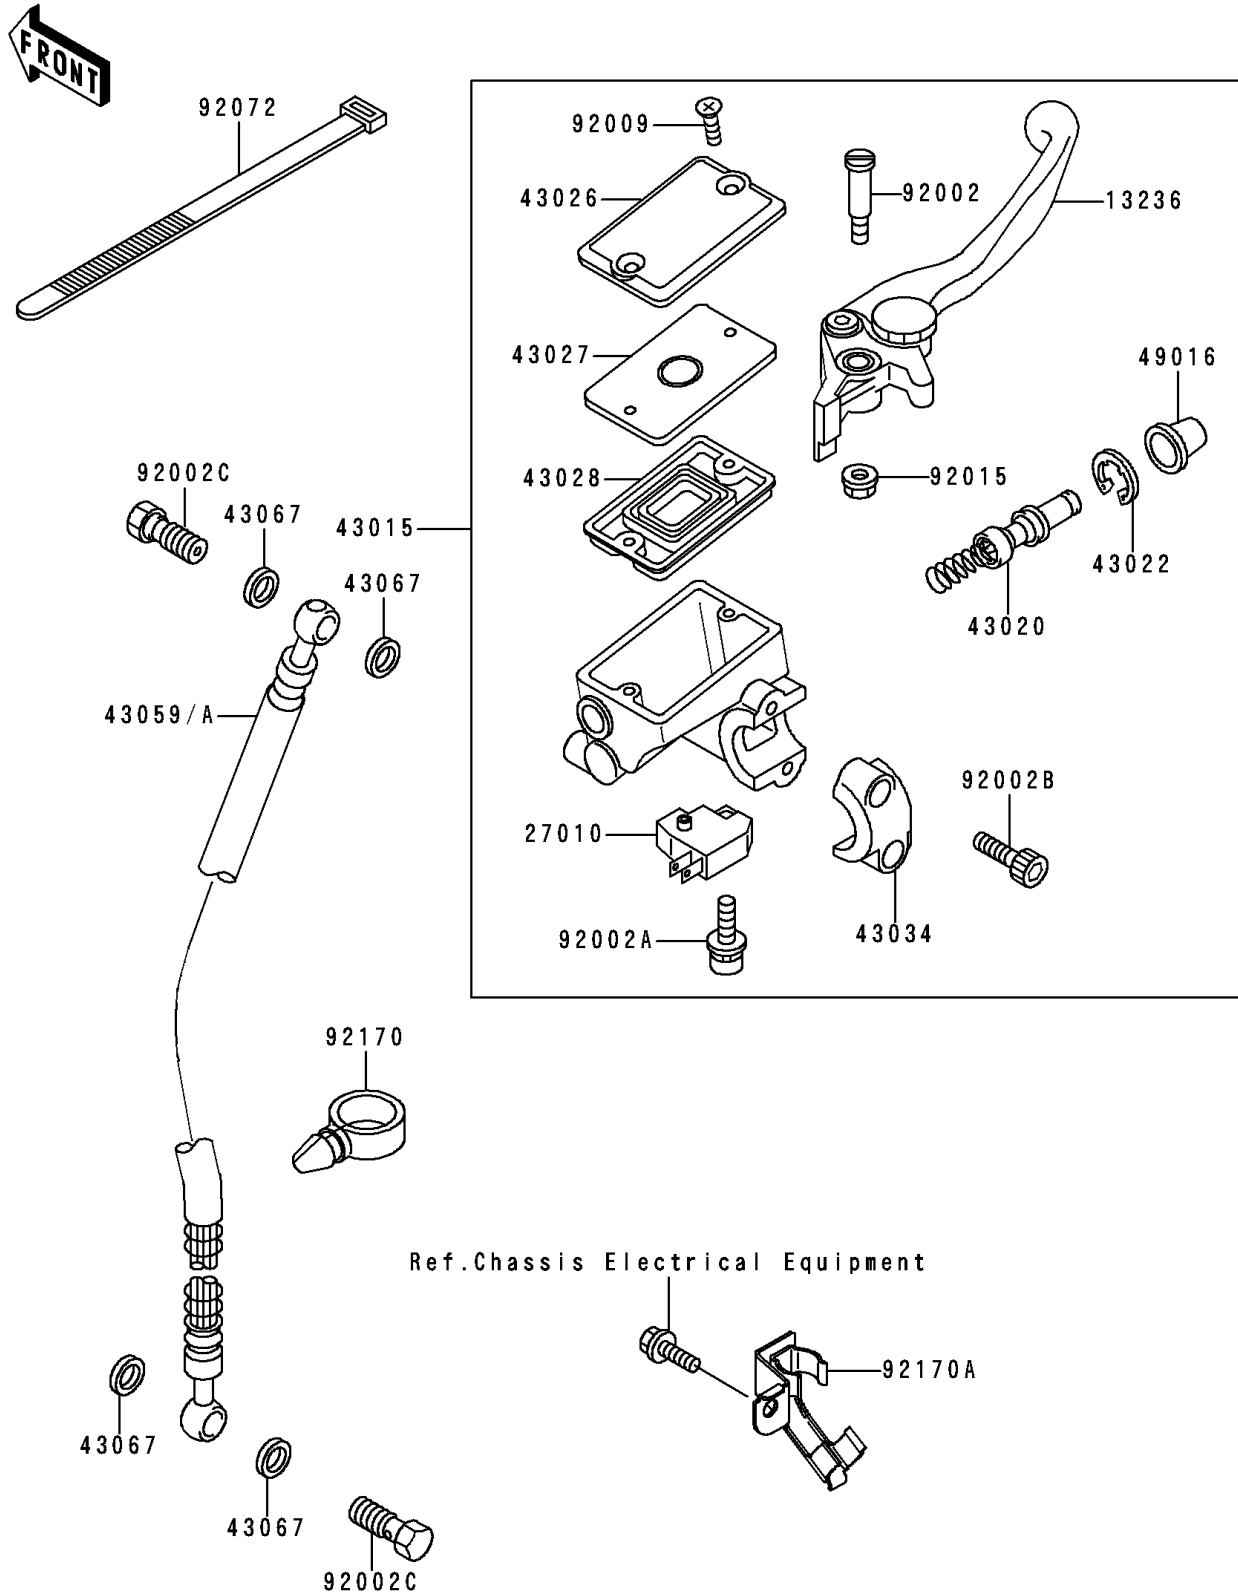

1995 Ninja[®] 500

PARTS DIAGRAM

Front Master Cylinder

F2291

1995 Ninja[®] 500

PARTS LIST

Front Master Cylinder

ITEM NAME

PART NUMBER

QUANTITY
