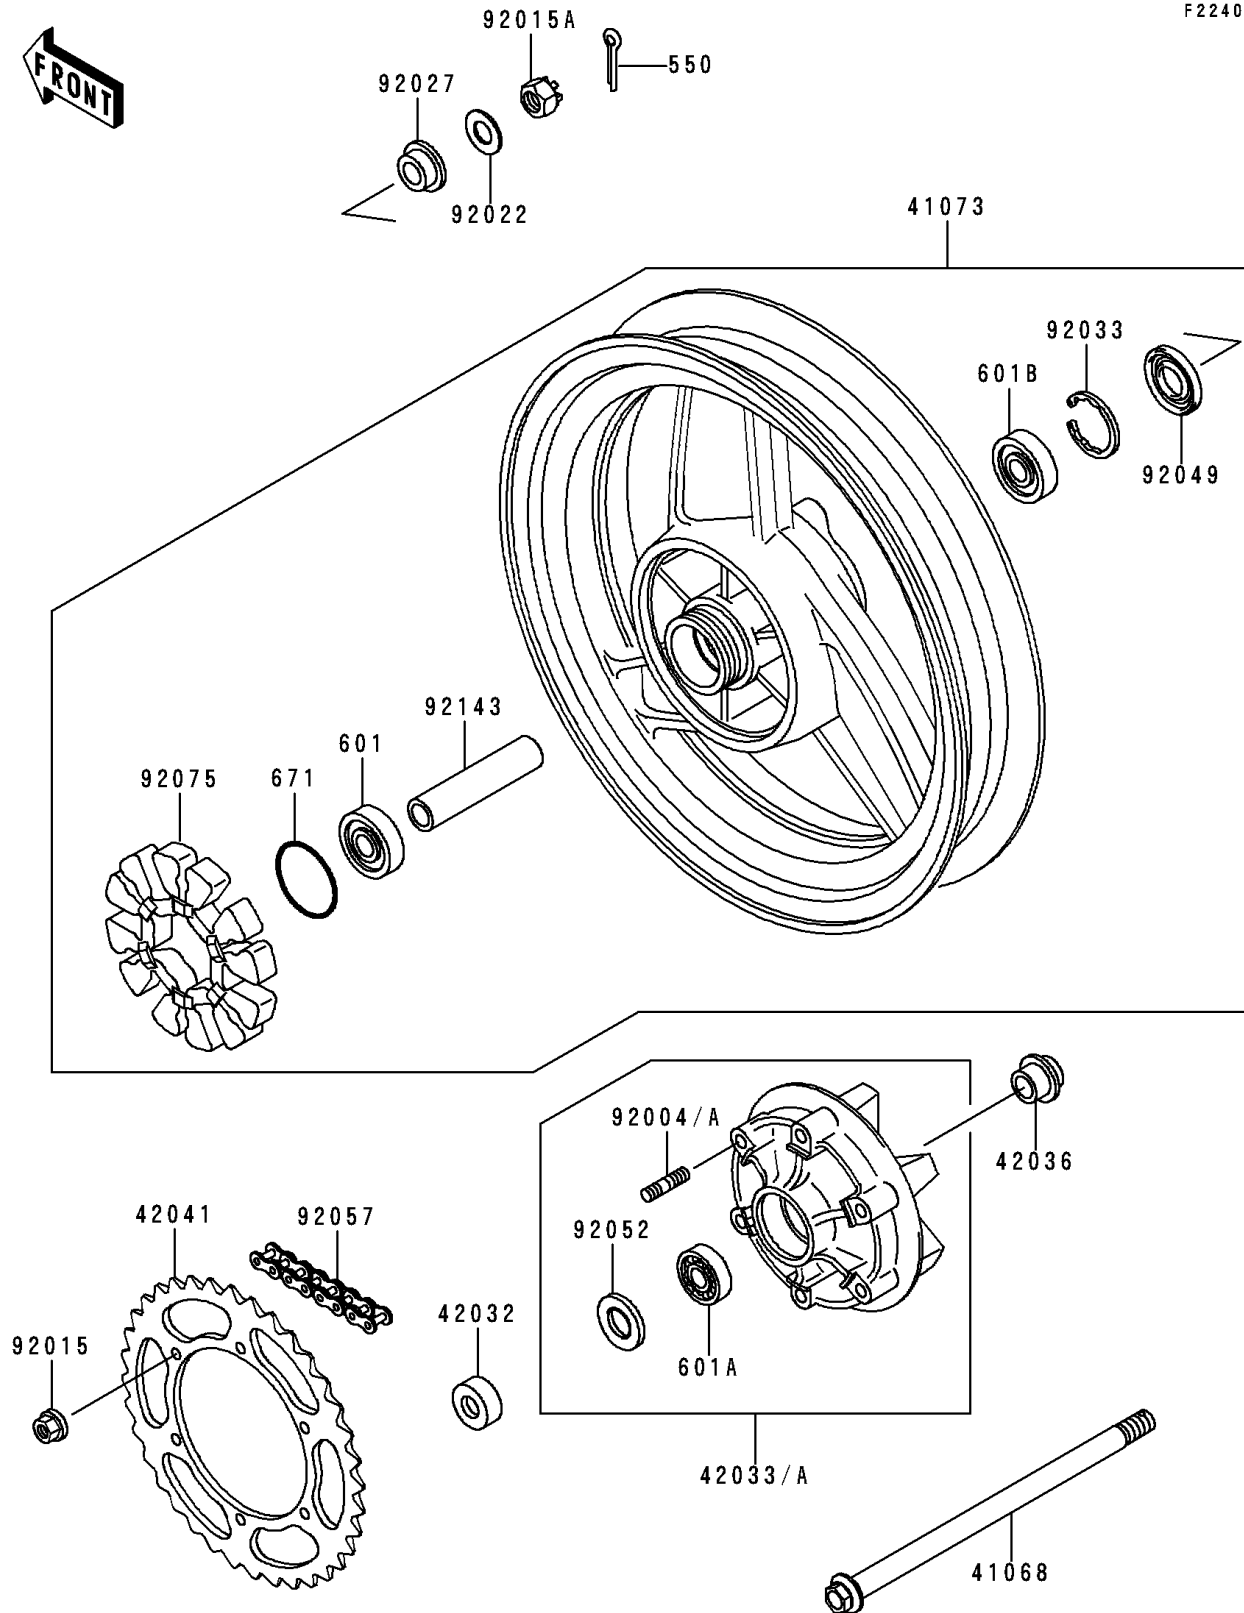

1995 Ninja[®] 500

PARTS DIAGRAM

Rear Wheel/Chain

F2240

1995 Ninja[®] 500

PARTS LIST

Rear Wheel/Chain

ITEM NAME

PART NUMBER

QUANTITY
