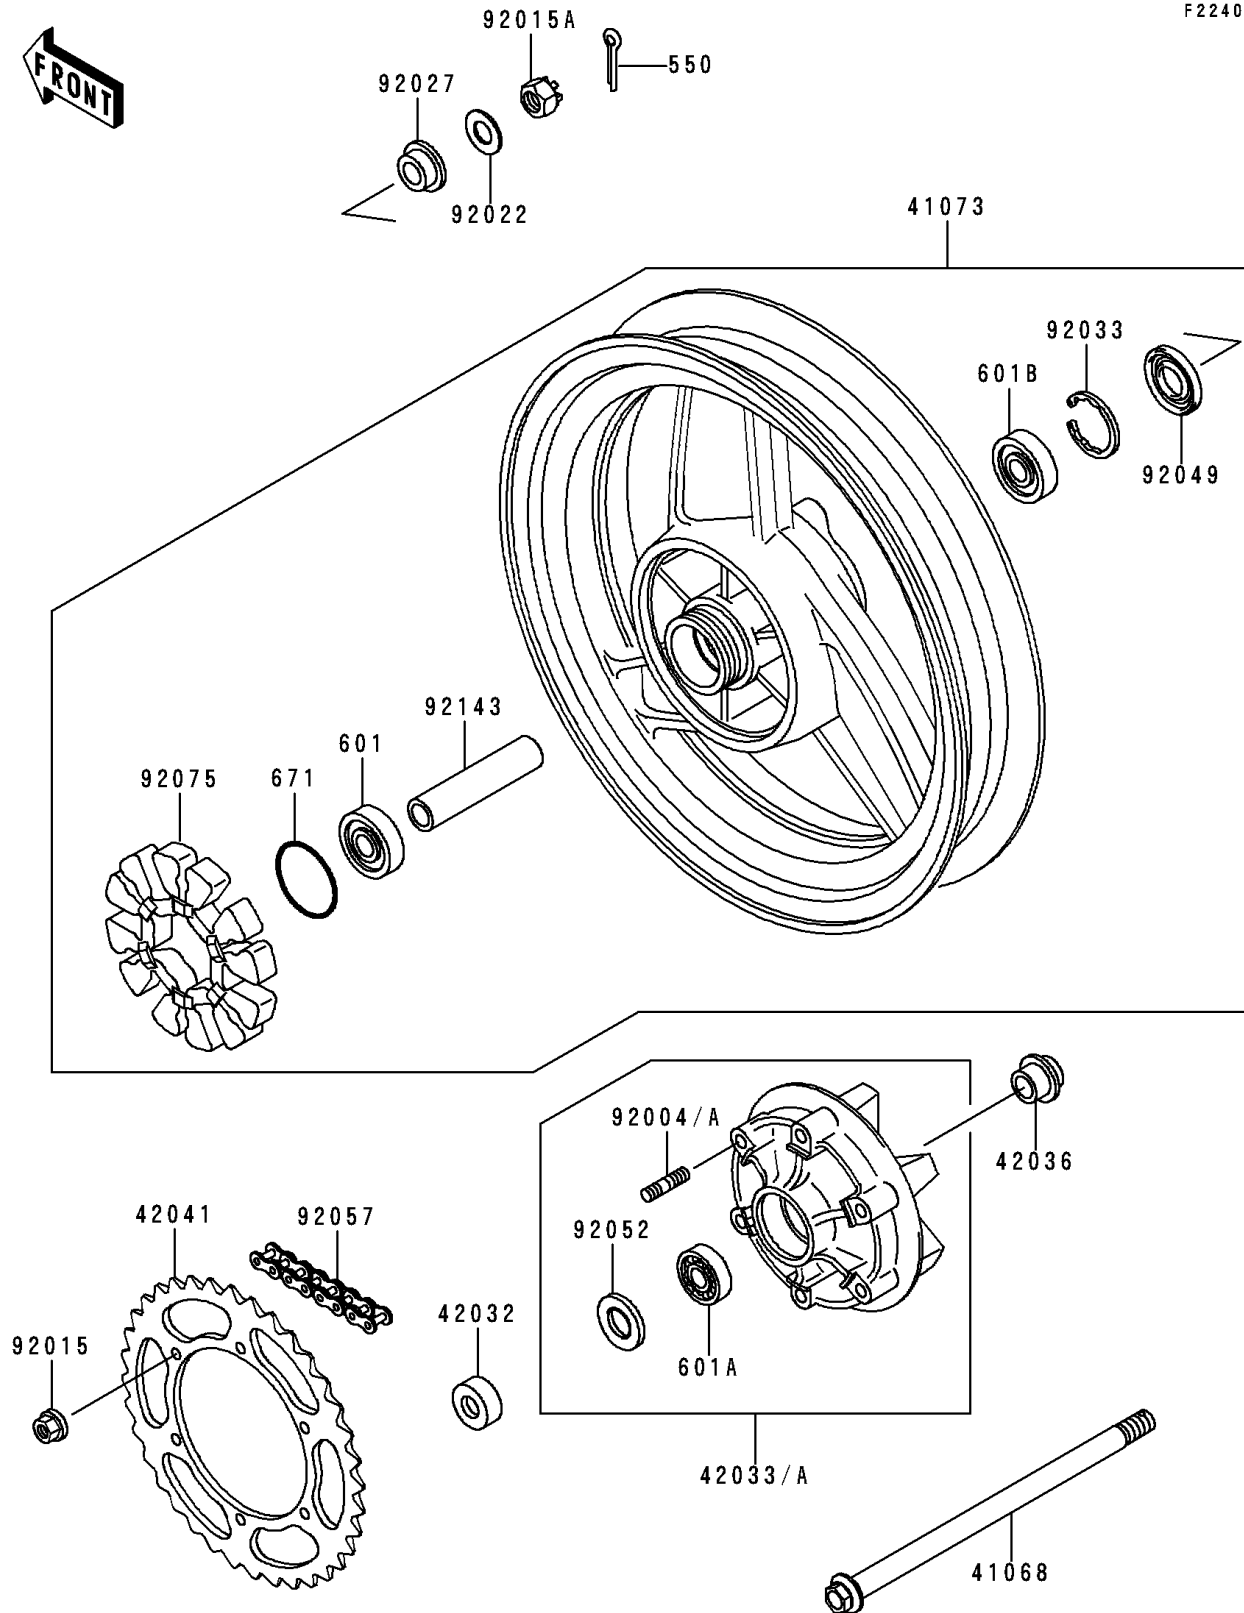

1998 Ninja[®] 500R

PARTS DIAGRAM

Rear Wheel/Chain

F2240

1998 Ninja[®] 500R

PARTS LIST

Rear Wheel/Chain

ITEM NAME

PART NUMBER

QUANTITY
