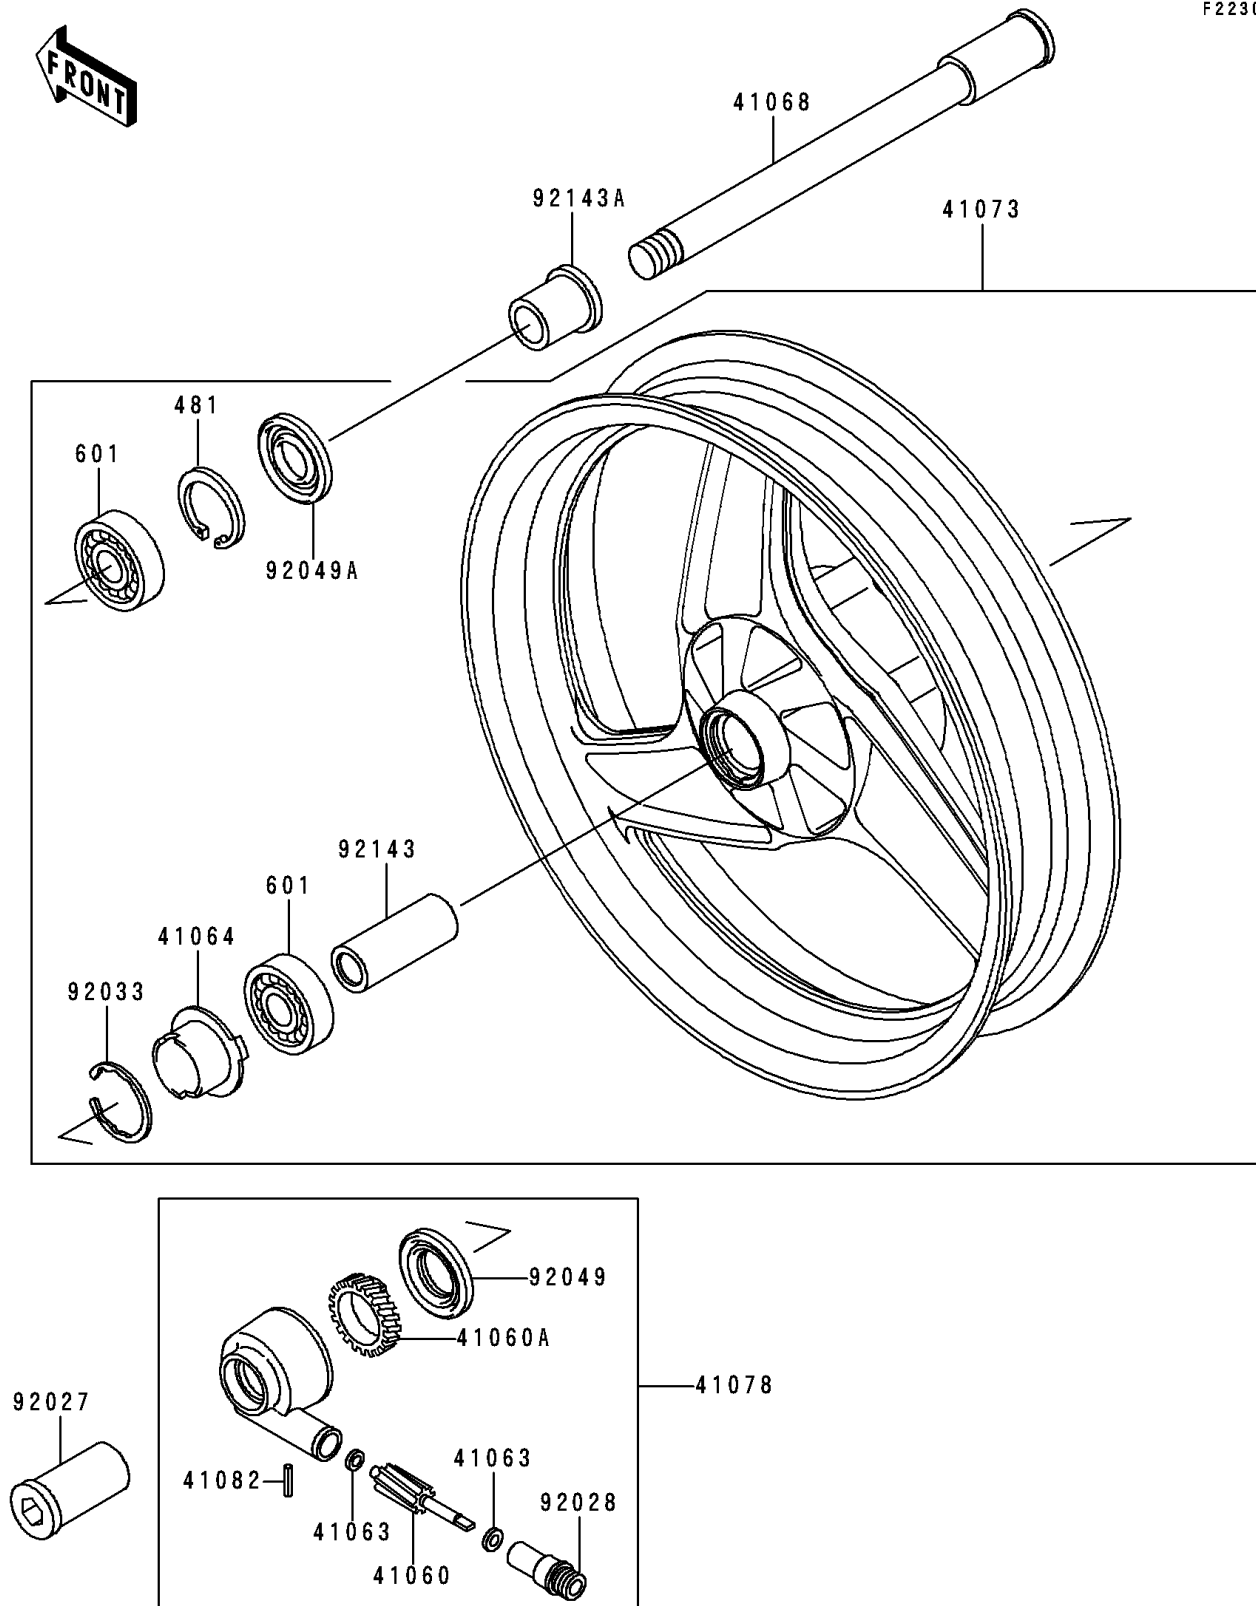

1995 Ninja[®] 500

PARTS DIAGRAM

Front Wheel

F2230

1995 Ninja[®] 500

PARTS LIST

Front Wheel

ITEM NAME

PART NUMBER

QUANTITY
