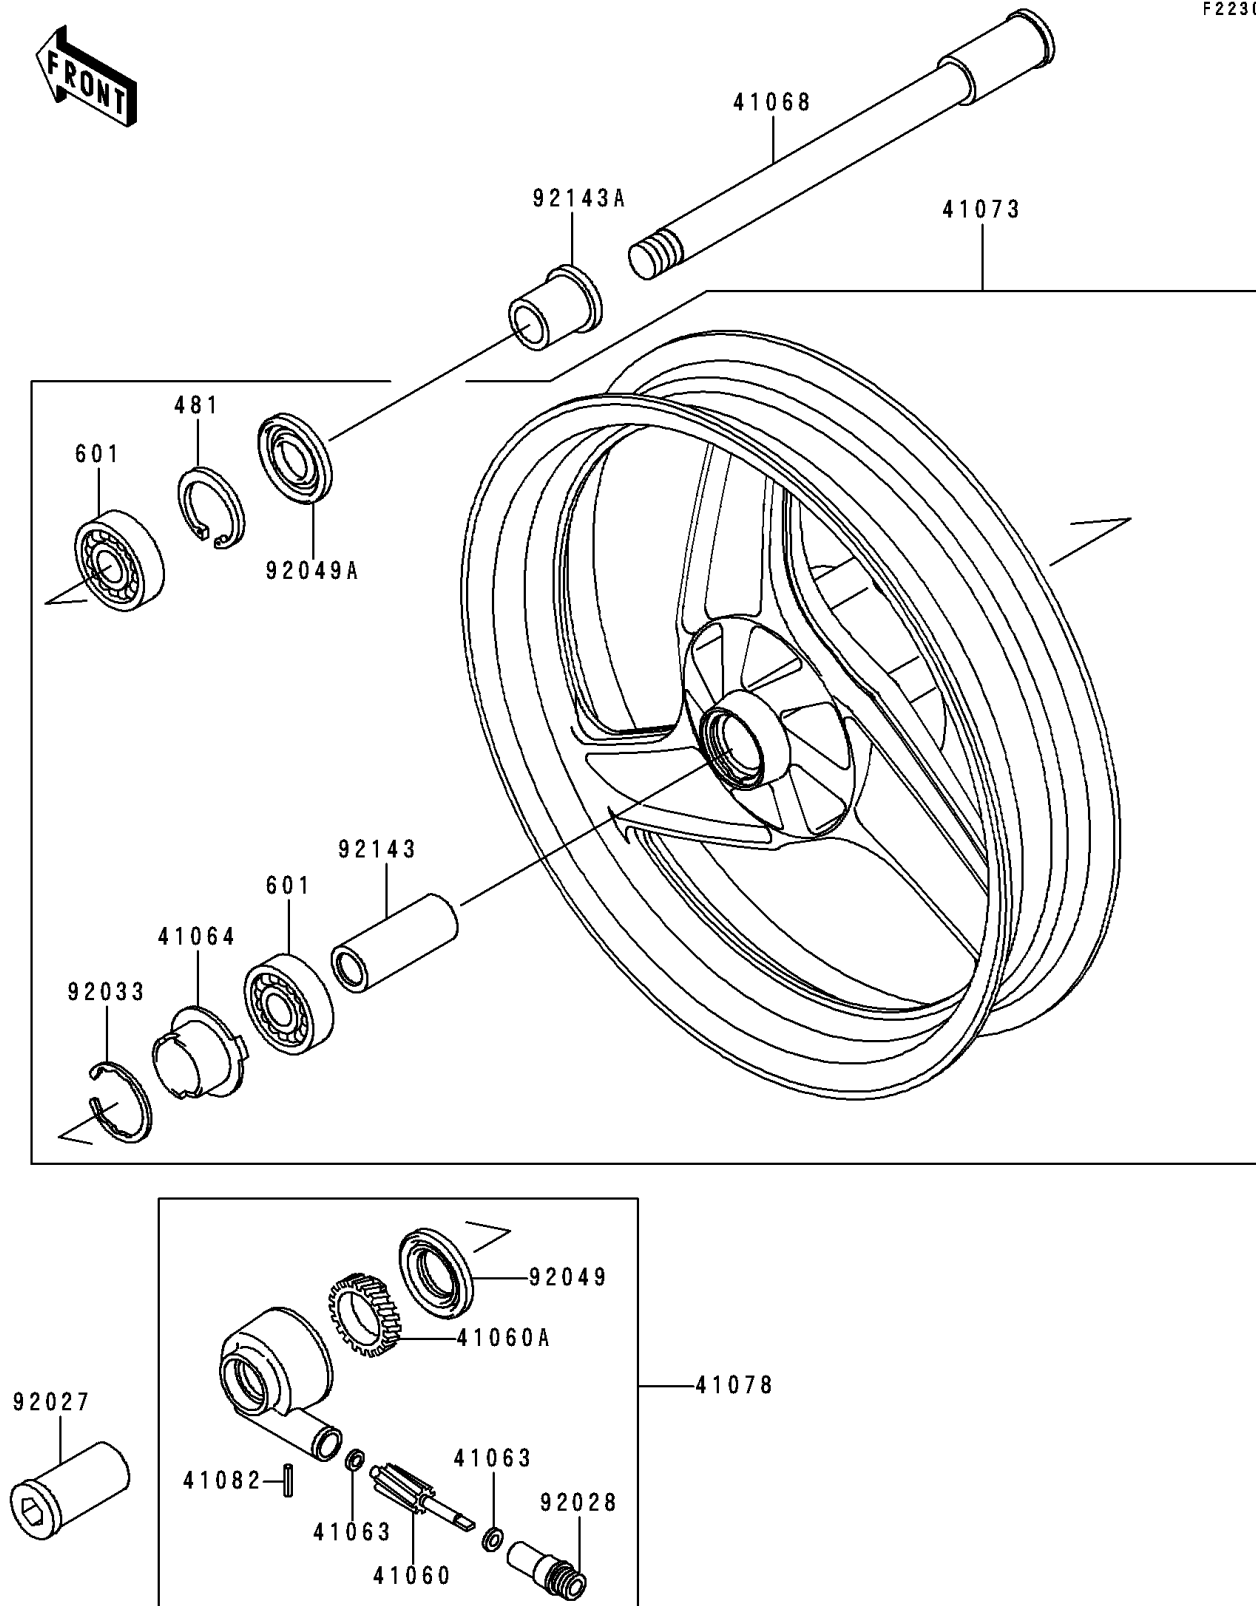

1998 Ninja[®] 500R

PARTS DIAGRAM

Front Wheel

F2230

1998 Ninja[®] 500R

PARTS LIST

Front Wheel

ITEM NAME

PART NUMBER

QUANTITY
